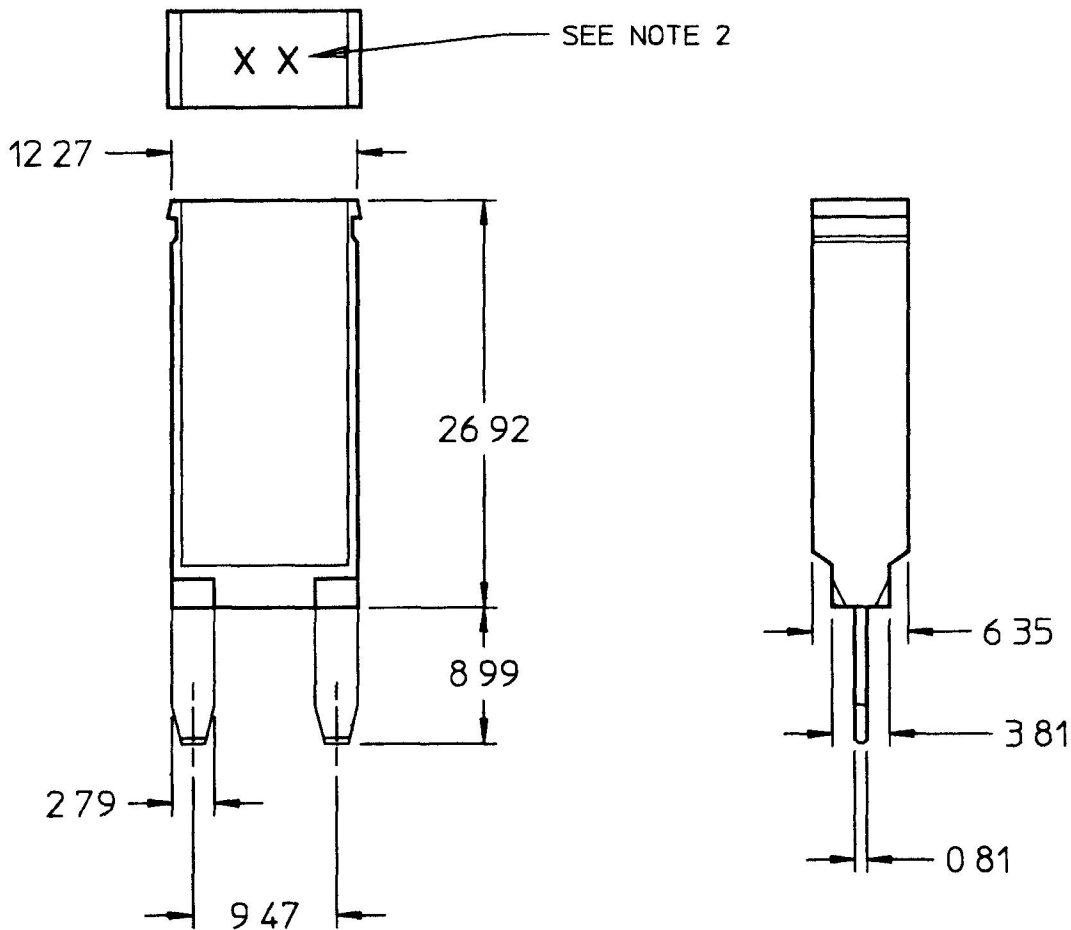

30418

CHART

	MM	IN
0	810	0 032
2	790	0 110
3	810	0 150
6	350	0 250
8	990	0 354
9	470	0 373
12	270	0 483
26	920	1 060

30418-25	25
30418-20	20
30418-15	15
30418-10	10
PT NO	AMPS

NOTES  
 1 ALL DIMENSIONS REFERENCE ONLY  
 2 AMP RATING  
 3 12V CIRCUIT BREAKER

DO NOT SCALE

LET	WAS	DATE	BY	LET	WAS	DATE	BY	MATERIAL	DRAWN	CHK	APVD	SCALE	DATE DRAWN
									AS		GA	21	07/09/99
								FINISH	<b>Cole Hersee Co.</b> 20 OLD COLONY AVENUE, BOSTON, MA, U.S.A. 02127				DATE BLUEPRINTED
								TOLERANCES	CIRCUIT BRKR, TYPE 1				30418
				--	ISSUED	7/22/99	GA	DECIMAL ± ANGLE ±	Confidential Property of Cole Hersee				