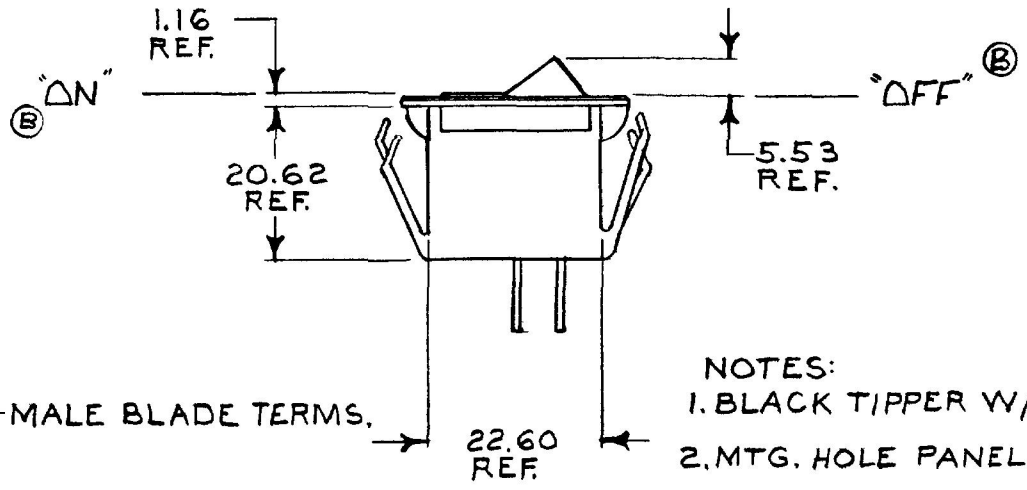

54000-03

MOUNTING HOLE DETAIL

- NOTES:
 1. BLACK TIPPER W/BLACK BASE
 2. MTG. HOLE PANEL .020 -.250 THK.

METRIC

EX 18093A

DO NOT SCALE

LET	WAS	DATE	BY	LET	WAS	DATE	BY	MATERIAL	DRAWN	CHECKED	APPRV D	SCALE	DATE DRAWN
								<i>X</i>	EA	<i>SU</i>		1:1	10-26-78
								FINISH	Cole Hersee Co. <small>20 OLD COLONY AVENUE SOUTH BOSTON MA U.S.A. 02127</small>				DATE BLUEPRINT
								<i>X</i>					
				E	ECN 24161	8-24-89	JK	TOLERANCES	SWITCH, ROCKER, S.P.S.T. 54000-03				
				A	REDRAWN	11-19-84	AK	DECIMAL ±					
								METRIC ±					

H-188(4-78)