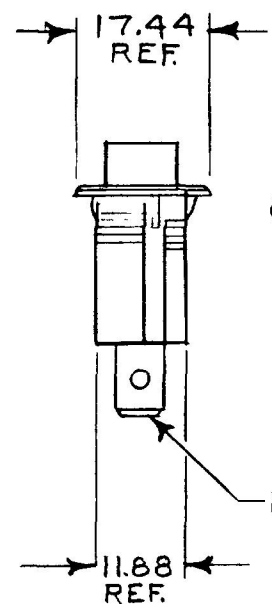

54000-03

MOUNTING HOLE DETAIL

- NOTES:
 1. BLACK TIPPER W/BLACK BASE
 2. MTG. HOLE PANEL .020 -.250 THK.

METRIC

EX 18093A

DO NOT SCALE

LET	WAS	DATE	BY	LET	WAS	DATE	BY	MATERIAL	DRAWN	CHECKED	APPRV D	SCALE	DATE DRAWN
								<i>X</i>	EA	<i>SU</i>		1:1	10-26-78
								FINISH	Cole Hersee Co. <small>20 OLD COLONY AVENUE SOUTH BOSTON MA U.S.A. 02127</small>				DATE BLUEPRINT
								<i>X</i>					
				E	ECN 24161	8-24-89	JK	TOLERANCES	SWITCH, ROCKER, S.P.S.T. 54000-03				
				A	REDRAWN	11-19-84	AK	DECIMAL ±					
								METRIC ±					

H-188(4-78)