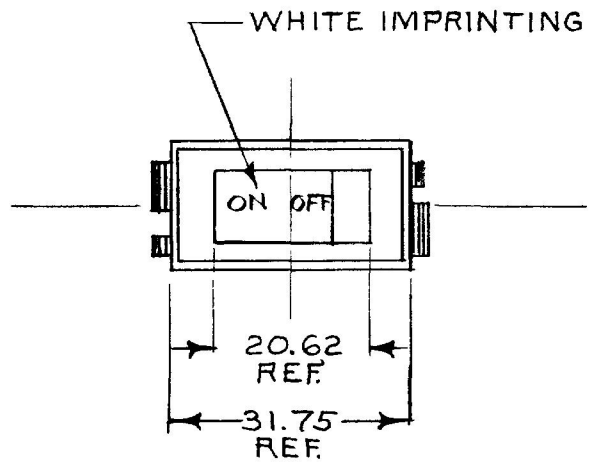

54000-03

MOUNTING HOLE DETAIL

- NOTES:
 1. BLACK TIPPER W/BLACK BASE
 2. MTG. HOLE PANEL .020 -.250 THK.

METRIC

EX 18093A

DO NOT SCALE

LET	WAS	DATE	BY	LET	WAS	DATE	BY	MATERIAL	DRAWN	CHECKED	APPRV D	SCALE	DATE DRAWN
								<i>X</i>	EA	<i>SU</i>		1:1	10-26-78
								FINISH	Cole Hersee Co. <small>20 OLD COLONY AVENUE SOUTH BOSTON MA U.S.A. 02127</small>				DATE BLUEPRINT
								<i>X</i>					
				E	ECN 24161	8-24-89	JK	TOLERANCES	SWITCH, ROCKER, S.P.S.T. 54000-03				
				A	REDRAWN	11-19-84	AK	DECIMAL ±					
								METRIC ±					

H-188(4-78)