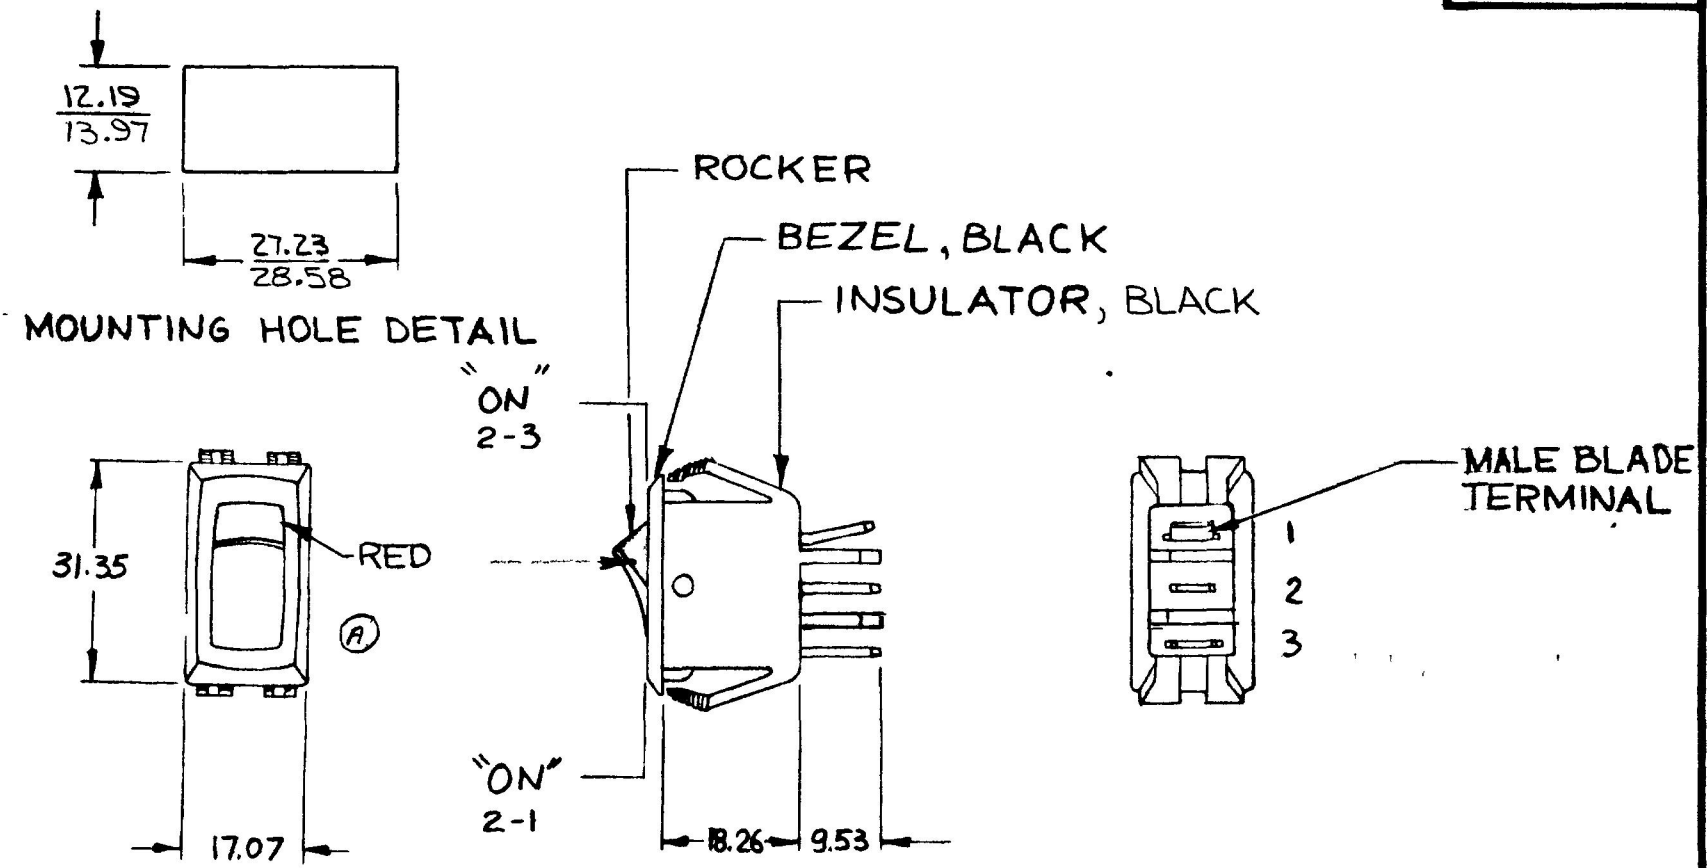

54007

MM	IN
9.53	.375
12.19	.480
15.87	.550
17.07	.672
18.26	.719
27.23	1.072
28.58	1.125
31.35	1.234

EX 22490A

METRIC

DO NOT SCALE

LET	WAS	DATE	BY	LET	WAS	DATE	BY	MATERIAL	DRAWN	CHECKED	APPR'D	SCALE	DATE DRAWN
								—	ZU	<i>[Signature]</i>		1:1	3-5-87
								FINISH	 <small>20 OLD COLONY AVENUE SOUTH BOSTON MA U.S.A. 02127</small>				DATE BLUEPRINT
								TOLERANCES					
				A	ECN 23491	4/16/87	AF	DECIMAL ±	SWITCH, ROCKER, SPDT				54007
					ISSUED	3-9-87	METRIC ±						