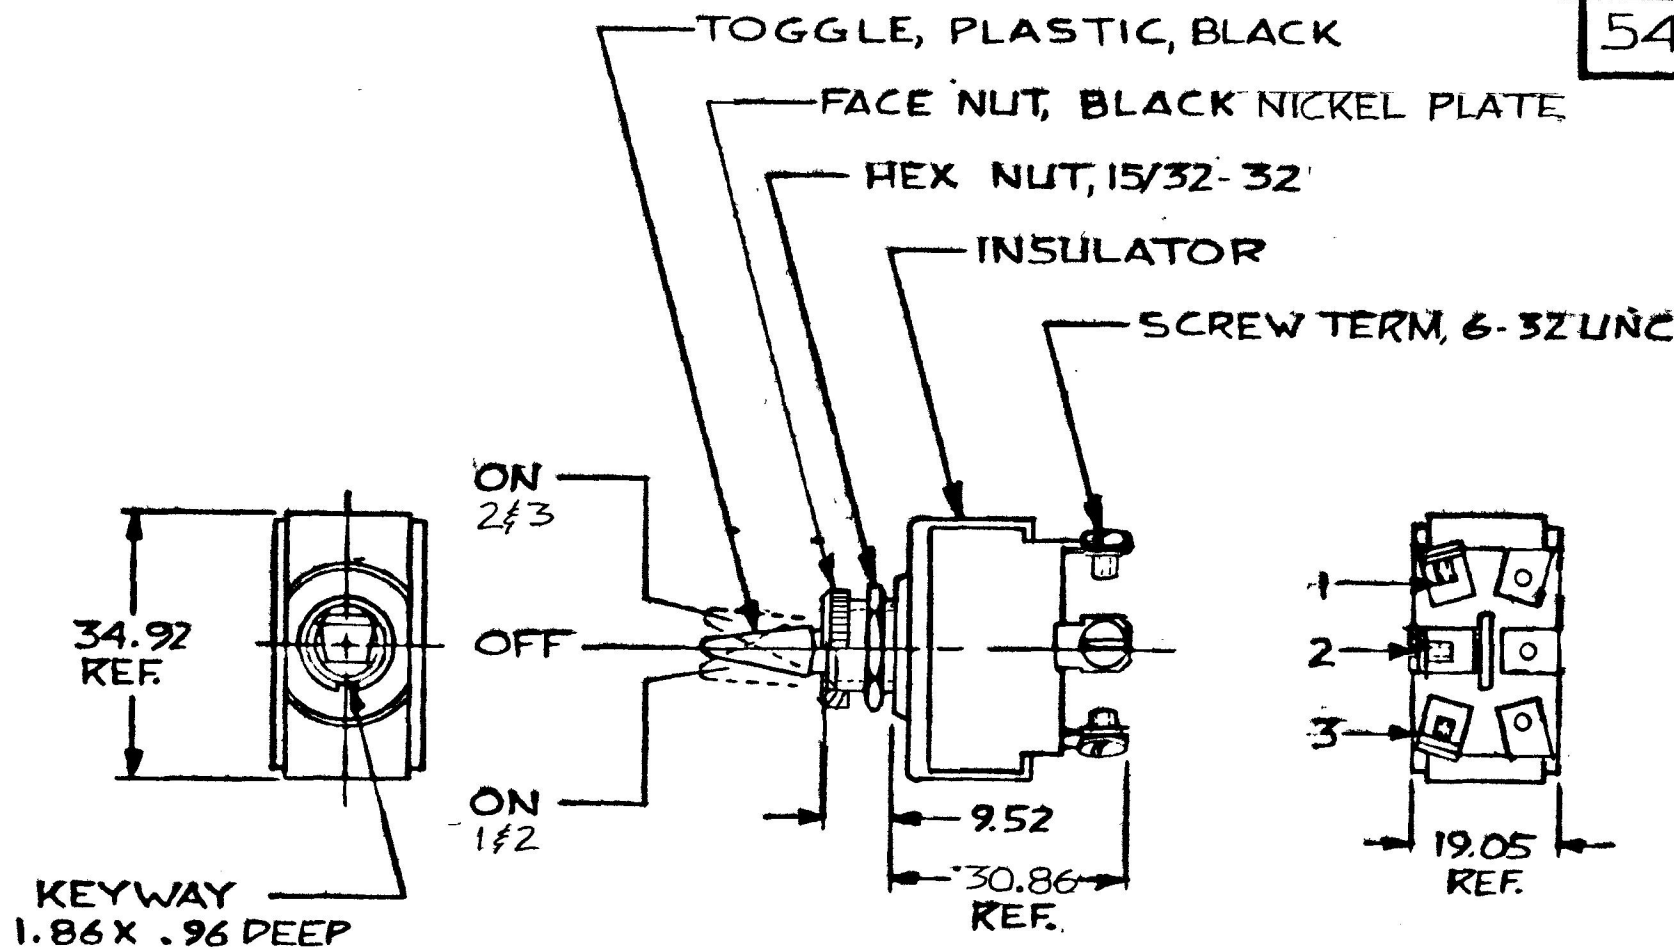

MM	IN
.96	.038
1.82	.072
9.52	.375
19.05	.750
30.86	1.215
49.2	1.375

54103

NOTES
 1. SILVER CONTACTS
 2. RATING: 25AMPS @12V. DC LAMP LOAD

METRIC

DO NOT SCALE

LET	WAS	DATE	BY	LET	WAS	DATE	BY	MATERIAL	DRAWN	CHECKED	APPRV'D	SCALE	DATE DRAWN
								—H—	DPS	RJH		1:1	10-5-81
								FINISH	 Cole Hersee Co. <small>20 OLD COLONY AVENUE SOUTH BOSTON, MA U.S.A. 02127</small>				DATE BLUEPRINT
								—H—					
								TOLERANCES	S.P.D.T. TOGGLE SW. 54103				
								DECIMAL ±.010					
								METRIC ±.25					
					ISSUED	11-2-81	RVP						

10014-78