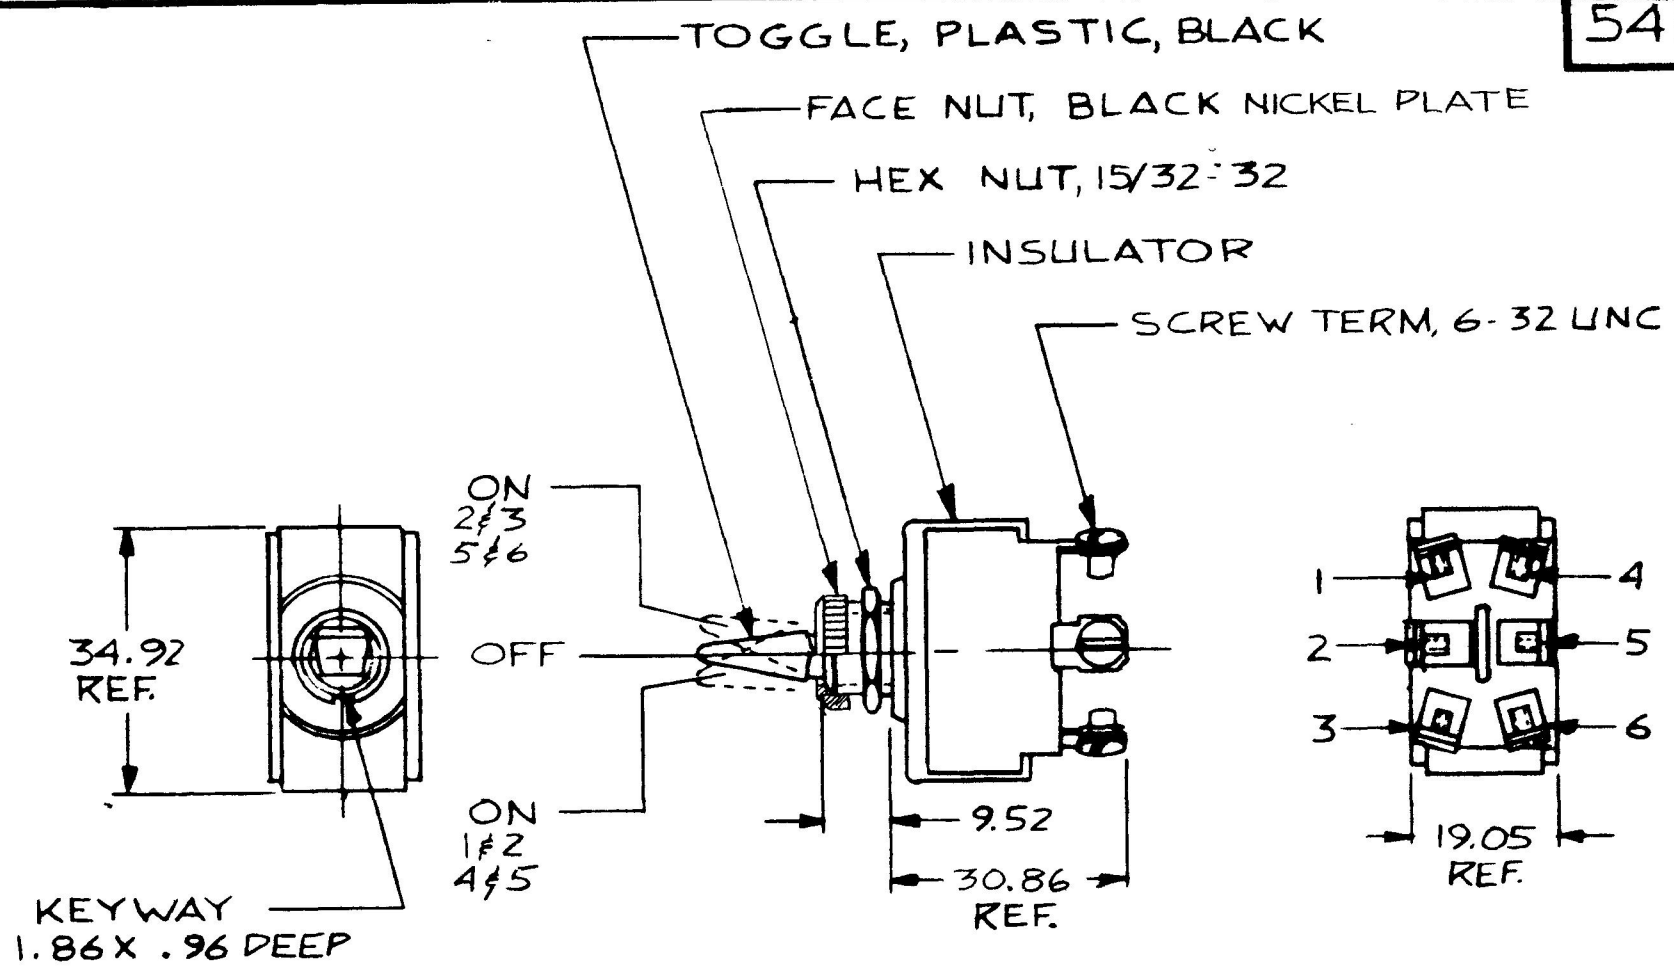

54107

MM	IN
76	.038
82	.072
52	.375
10.05	.750
30.86	1.215
41.92	1.575

NOTES
 1. SILVER CONTACTS
 2. RATING: 25AMPS @12V. DC LAMP LOAD

METRIC

DO NOT SCALE

LET	WAS	DATE	BY	LET	WAS	DATE	BY	MATERIAL	DRAWN	CHECKED	APPROVED	SCALE	DATE DRAWN
								#	DPS	RJA		1:1	10-5-81
								FINISH	 Cole Hersee Co. <small>20 OLD COLONY AVENUE SOUTH DENVER CO. U.S.A. 80177</small>				DATE BLUEPRINT
								TOLERANCES					
								DECIMAL ± .010	D.P.D.T. TOGGLE SW.				54107
								METRIC ± .25	ISSUED				11-2-81 RJP