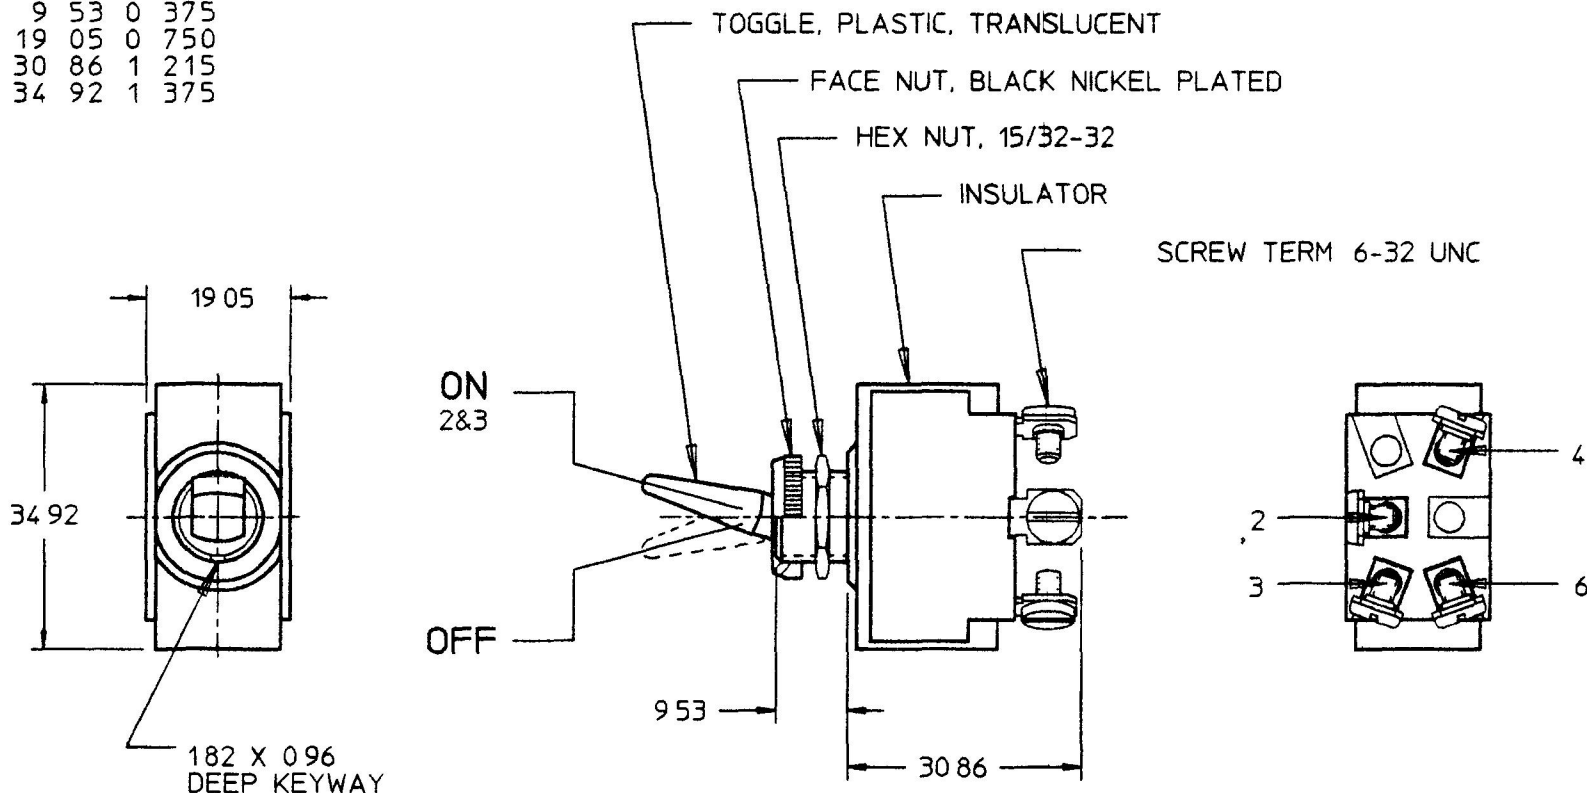

MM	IN
0 96 0	0 32
1 82 0	0 72
9 53 0	3 75
19 05 0	7 50
30 86 1	1 215
34 92 1	3 75

NOTES

- 1 SILVER CONTACTS
- 2 25 AMPS @ 12V DC LAMP LOAD
- 3 INDEPENDENT PILOT LIGHT (12V BULB) @ 4 & 6 (SEE CHART FOR COLOR)
- 4 NEOPRENE SEAL IN BUSHING
- 5 ALL DIMENSIONS REFERENCE

ON	RED
OFF	WHITE
TOGGLE POS	PILOT LT 'ON' TOGGLE COLOR

METRIC

DO NOT SCALE

LET	WAS	DATE	BY	LET	WAS	DATE	BY	MATERIAL	DRAWN	CHK	APVD	SCALE	DATE DRAWN
									DPS	MF		11	9/30/81
								FINISH	Cole Hersee Co. 20 OLD COLONY AVENUE BOSTON MA USA 02127				DATE BLUEPRINTED
				A	PUT ON CAD ECN 26129	3/5/96	EB	TOLERANCES DECIMAL ±	SW, TOGGLE SPST				54109
					ISSUED	11/2/81	RJF	ANGLE ±					Confidential Property of Cole Hersee