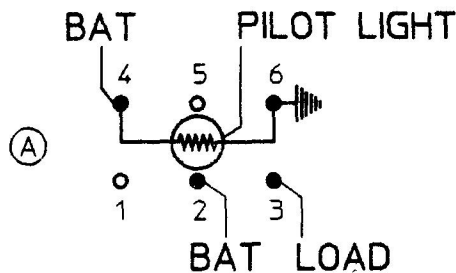

MM	IN
0 96 0	0 32
1 82 0	0 72
9 53 0	3 75
19 05 0	7 50
30 86 1	1 215
34 92 1	3 75

NOTES

- 1 SILVER CONTACTS
- 2 25 AMPS @ 12V DC LAMP LOAD
- 3 INDEPENDENT PILOT LIGHT (12V BULB) @ 4 & 6 (SEE CHART FOR COLOR)
- 4 NEOPRENE SEAL IN BUSHING
- 5 ALL DIMENSIONS REFERENCE

ON	RED
OFF	WHITE
TOGGLE POS	PILOT LT 'ON' TOGGLE COLOR

METRIC

DO NOT SCALE

LET	WAS	DATE	BY	LET	WAS	DATE	BY	MATERIAL	DRAWN	CHK	APVD	SCALE	DATE DRAWN
									DPS	MF		11	9/30/81
								FINISH	Cole Hersee Co. 20 OLD COLONY AVENUE BOSTON MA USA 02127				DATE BLUEPRINTED
				A	PUT ON CAD ECN 26129	3/5/96	EB	TOLERANCES DECIMAL ±	SW, TOGGLE SPST				54109
					ISSUED	11/2/81	RJF	ANGLE ±					Confidential Property of Cole Hersee