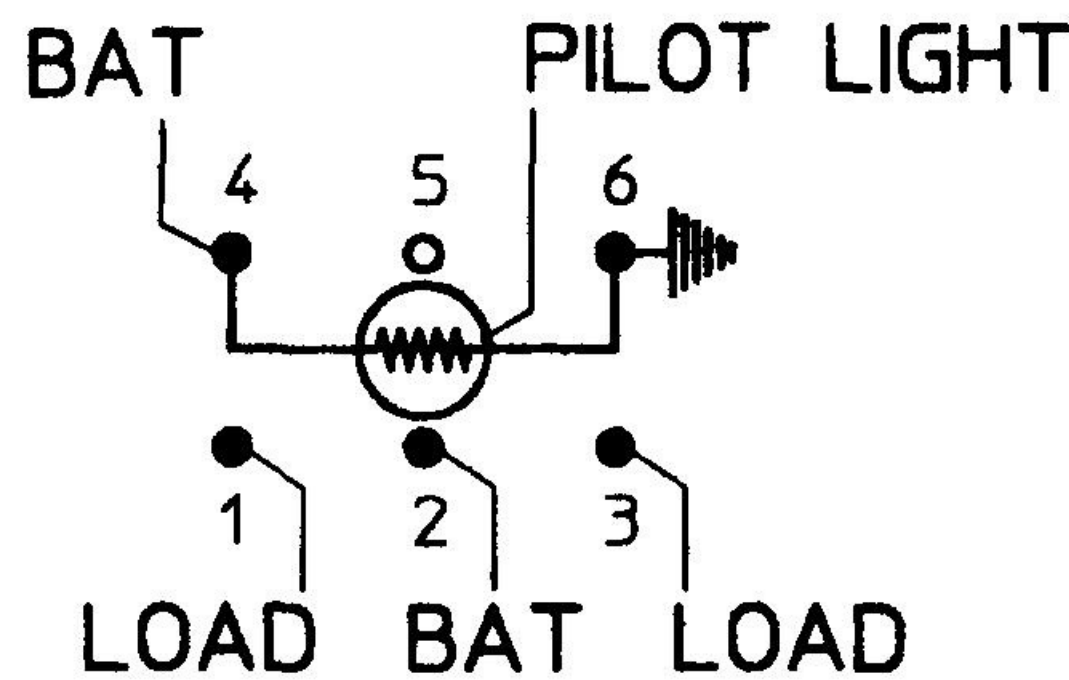

MM	IN
0 96	0 032
1 82	0 072
9 53	0 375
19 05	0 750
30 86	1 215
34 92	1 375

- NOTES
- 1 SILVER CONTACTS
  - 2 25 AMPS @ 12V DC LAMP LOAD
  - 3 INDEPENDENT PILOT LIGHT (12V BULB) @ 4 & 6 (SEE CHART FOR COLOR)
  - 4 NEOPRENE SEAL IN BUSHING
  - 5 ALL DIMENSIONS REFERENCE

ON1	RED
OFF	WHITE
ON2	WHITE
TOGGLE POS.	PILOT LT 'ON' TOGGLE COLOR

METRIC

DO NOT SCALE

LET	WAS	DATE	BY	LET	WAS	DATE	BY	MATERIAL	DRAWN	CHK	APVD	SCALE	DATE DRAWN
									DPS	AF		11	9/29/81
				B	PER ECO #520107	11/15/81	CM	FINISH	<b>Cole Hersee Co.</b> 20 OLD COLONY AVENUE BOSTON, MA, U.S.A., 02127				DATE BLUEPRINTED
				A	PUT ON CAD ECN 28129	3/5/96	EB	TOLERANCES DECIMAL ±0.10 ANGLE ±					SW, TOGGLE SPDT
					ISSUED	11/2/81	RJF						