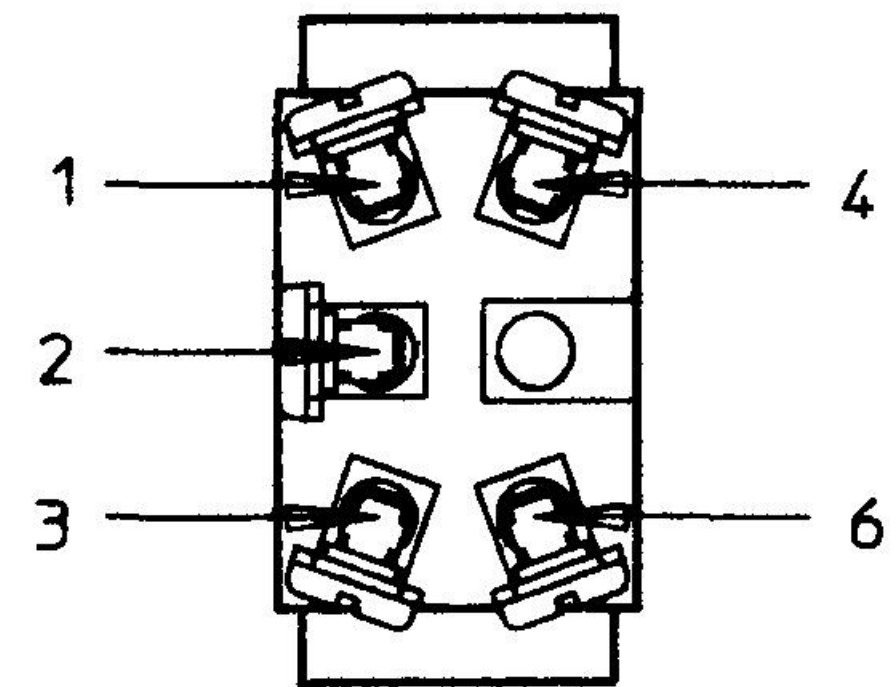

MM	IN
0 96	0 032
1 82	0 072
9 53	0 375
19 05	0 750
30 86	1 215
34 92	1 375

- NOTES
- 1 SILVER CONTACTS
  - 2 25 AMPS @ 12V DC LAMP LOAD
  - 3 INDEPENDENT PILOT LIGHT (12V BULB) @ 4 & 6 (SEE CHART FOR COLOR)
  - 4 NEOPRENE SEAL IN BUSHING
  - 5 ALL DIMENSIONS REFERENCE

ON1	RED
OFF	WHITE
ON2	WHITE
TOGGLE POS.	PILOT LT 'ON' TOGGLE COLOR

METRIC

DO NOT SCALE

LET	WAS	DATE	BY	LET	WAS	DATE	BY	MATERIAL	DRAWN	CHK	APVD	SCALE	DATE DRAWN
									DPS	AF		11	9/29/81
				B	PER ECO #520107	11/15/81	CM	FINISH	<b>Cole Hersee Co.</b> 20 OLD COLONY AVENUE BOSTON, MA, U.S.A., 02127				DATE BLUEPRINTED
				A	PUT ON CAD ECN 28129	3/5/96	EB	TOLERANCES DECIMAL ±0.10 ANGLE ±					SW, TOGGLE SPDT
					ISSUED	11/2/81	RJF						