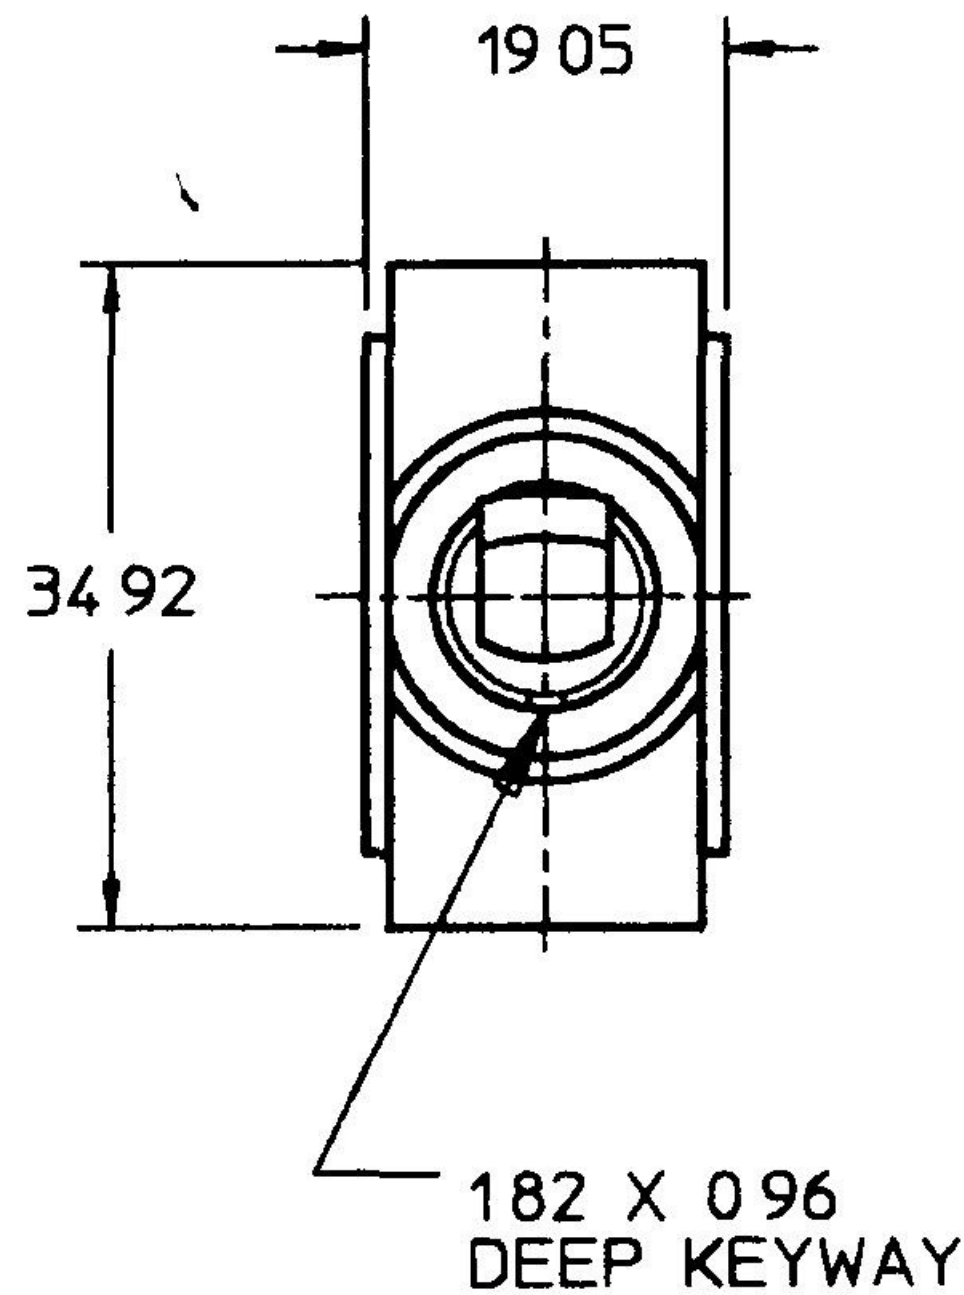

MM	IN
0 96	0 032
1 82	0 072
9 53	0 375
19 05	0 750
30 86	1 215
34 92	1 375

- NOTES
- 1 SILVER CONTACTS
  - 2 25 AMPS @ 12V DC LAMP LOAD
  - 3 INDEPENDENT PILOT LIGHT (12V BULB) @ 4 & 6 (SEE CHART FOR COLOR)
  - 4 NEOPRENE SEAL IN BUSHING
  - 5 ALL DIMENSIONS REFERENCE

ON1	RED
OFF	WHITE
ON2	WHITE
TOGGLE POS.	PILOT LT 'ON' TOGGLE COLOR

METRIC

DO NOT SCALE

LET	WAS	DATE	BY	LET	WAS	DATE	BY	MATERIAL	DRAWN	CHK	APVD	SCALE	DATE DRAWN
									DPS	AF		11	9/29/81
				B	PER ECO #520107	11/15/81	CM	FINISH	<b>Cole Hersee Co.</b> 20 OLD COLONY AVENUE BOSTON, MA, U.S.A., 02127				DATE BLUEPRINTED
				A	PUT ON CAD ECN 28129	3/5/96	EB	TOLERANCES DECIMAL ±0.10 ANGLE ±					SW, TOGGLE SPDT
					ISSUED	11/2/81	RJF						