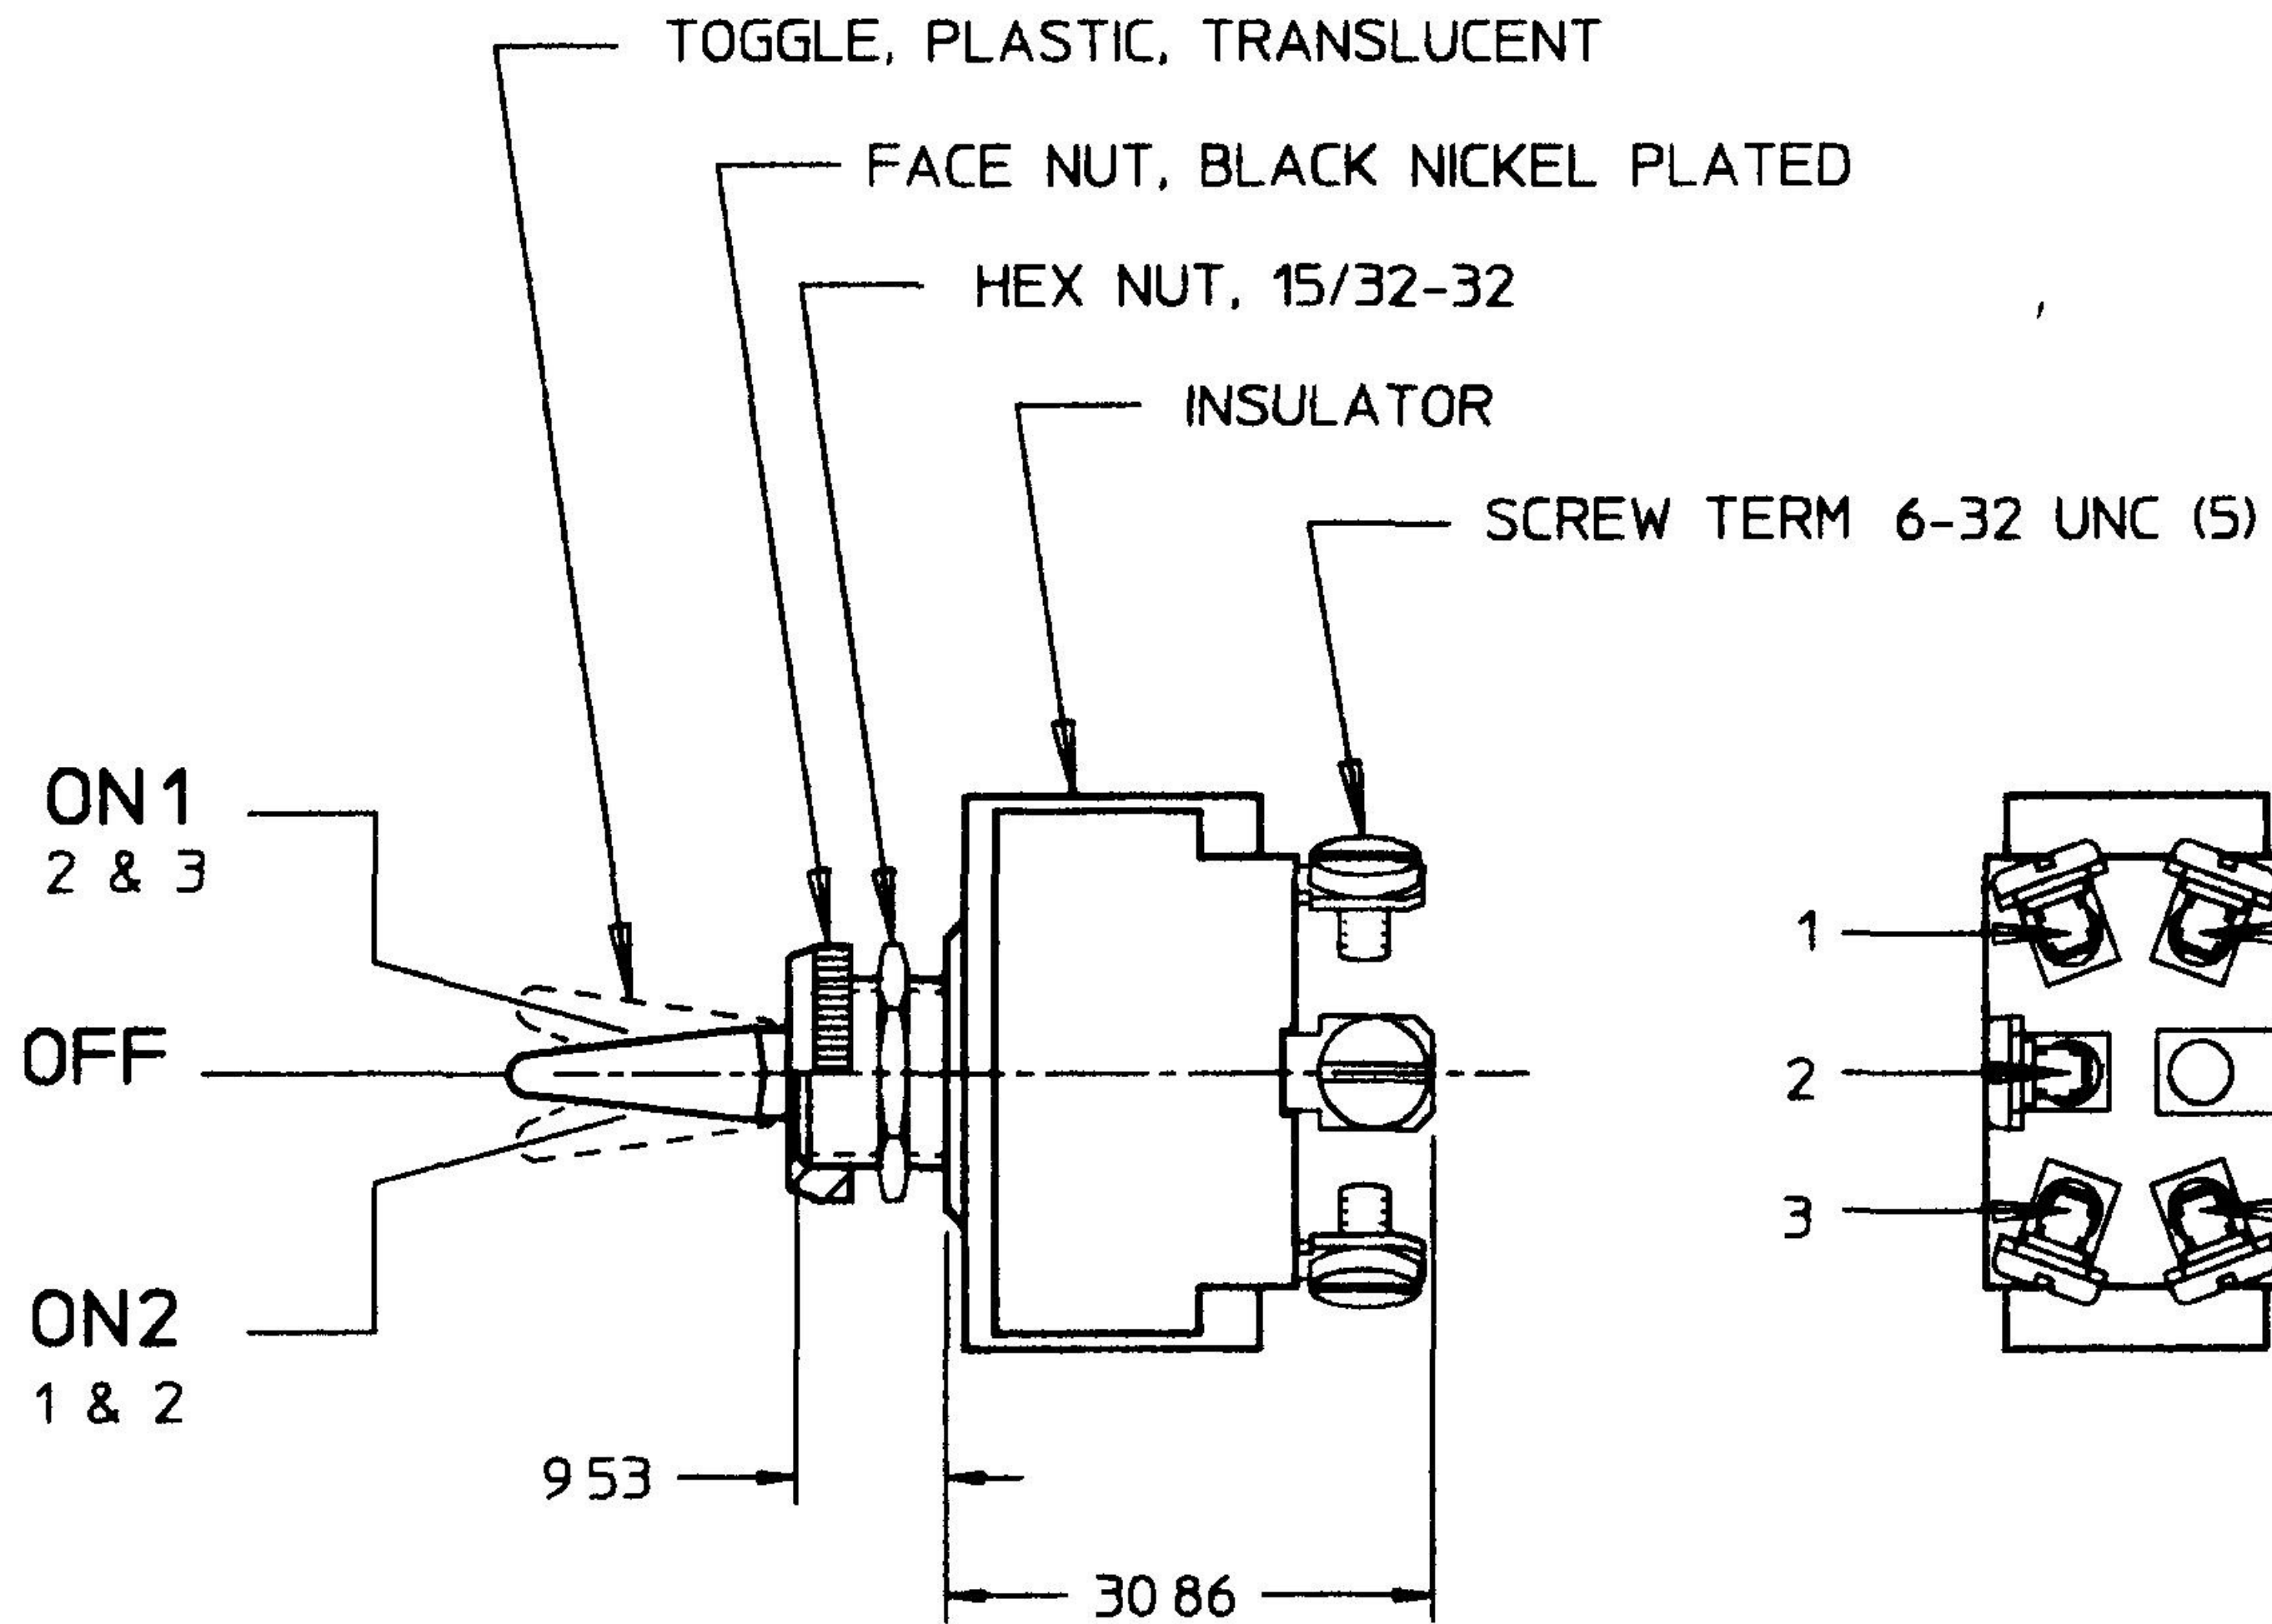

MM	IN
0 96	0 032
1 82	0 072
9 53	0 375
19 05	0 750
30 86	1 215
34 92	1 375

- NOTES
- 1 SILVER CONTACTS
  - 2 25 AMPS @ 12V DC LAMP LOAD
  - 3 INDEPENDENT PILOT LIGHT (12V BULB) @ 4 & 6 (SEE CHART FOR COLOR)
  - 4 NEOPRENE SEAL IN BUSHING
  - 5 ALL DIMENSIONS REFERENCE

ON1	RED
OFF	WHITE
ON2	WHITE
TOGGLE POS.	PILOT LT 'ON' TOGGLE COLOR

METRIC

DO NOT SCALE

LET	WAS	DATE	BY	LET	WAS	DATE	BY	MATERIAL	DRAWN	CHK	APVD	SCALE	DATE DRAWN
									DPS	AF		11	9/29/81
				B	PER ECO #520107	11/15/81	CM	FINISH	<b>Cole Hersee Co.</b> 20 OLD COLONY AVENUE BOSTON, MA, U.S.A., 02127				DATE BLUEPRINTED
				A	PUT ON CAD ECN 28129	3/5/96	EB	TOLERANCES DECIMAL ±0.10 ANGLE ±					SW, TOGGLE SPDT
					ISSUED	11/2/81	RJF						