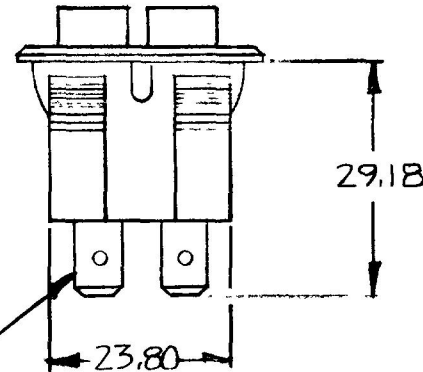

MM	IN
23.80	.937
25.40	1.000
28.57	1.125
28.90	1.138
29.18	1.149
31.39	1.235
36.14	1.423

54204-01

MOUNTING HOLE DETAIL

ROCKER, BLACK

Ⓐ 3 POS.
HI-OFF-LO

3 POS. Ⓐ
HI-OFF-LOW

EX191Z5E

HOUSING,
BLACK PLASTIC

TERMINAL
(6 REQ'D)

METRIC

NOTE

ALL DIMENSIONS ARE REFERENCE **DO NOT SCALE**

LET	WAS	DATE	BY	LET	WAS	DATE	BY	MATERIAL	DRAWN	CHECKED	APPR'D	SCALE	DATE DRAWN
								//	Ⓒ	LEE		1:1	4-14-81
								FINISH	 20 OLD COLONY AVENUE SOUTH BOSTON MA U.S.A. 02127				DATE BLUEPRINT
								//					
					A	ECN 23373	1/19/81	1A	TOLERANCES DECIMAL ± METRIC ±				54204-01
						ISSUED	5/5/83	KB					ROCKER SWITCH