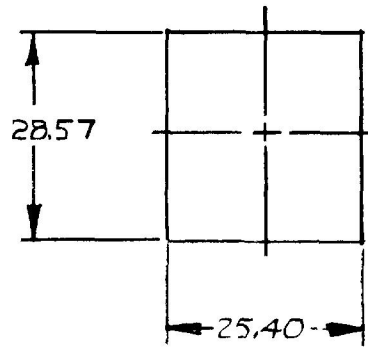

MM	IN
23.80	.937
25.40	1.000
28.57	1.125
28.90	1.138
29.18	1.149
31.39	1.235
36.14	1.423

54204-01

MOUNTING HOLE DETAIL

ROCKER, BLACK

Ⓐ 3 POS.
HI-OFF-LO

3 POS. Ⓐ
HI-OFF-LOW

EX191Z5E

HOUSING,
BLACK PLASTIC

TERMINAL
(6 REQ'D)

METRIC

NOTE

ALL DIMENSIONS ARE REFERENCE **DO NOT SCALE**

LET	WAS	DATE	BY	LET	WAS	DATE	BY	MATERIAL	DRAWN	CHECKED	APPR'D	SCALE	DATE DRAWN
								//	Ⓒ	LEE		1:1	4-14-81
								FINISH	 20 OLD COLONY AVENUE SOUTH BOSTON MA U.S.A. 02127				DATE BLUEPRINT
								//					
					A	ECN 23373	1/19/81	1A	TOLERANCES DECIMAL ± METRIC ±				54204-01
						ISSUED	5/5/83	KB					ROCKER SWITCH