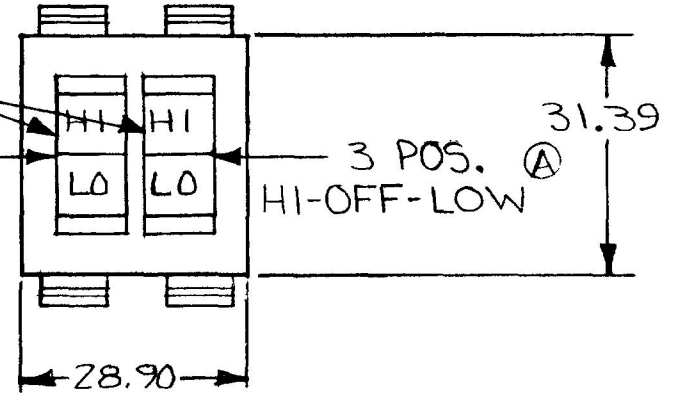

MM	IN
23.80	.937
25.40	1.000
28.57	1.125
28.90	1.138
29.18	1.149
31.39	1.235
36.14	1.423

54204-01

MOUNTING HOLE DETAIL

ROCKER, BLACK

Ⓐ 3 POS.
HI-OFF-LO

3 POS. Ⓐ
HI-OFF-LOW

EX191Z5E

HOUSING,
BLACK PLASTIC

TERMINAL
(6 REQ'D)

METRIC

NOTE

ALL DIMENSIONS ARE REFERENCE **DO NOT SCALE**

LET	WAS	DATE	BY	LET	WAS	DATE	BY	MATERIAL	DRAWN	CHECKED	APPR'D	SCALE	DATE DRAWN
								//	Ⓒ	LEE		1:1	4-14-81
								FINISH	 20 OLD COLONY AVENUE SOUTH BOSTON MA U.S.A. 02127				DATE BLUEPRINT
								//					
					A	ECN 23373	1/19/81	1A	TOLERANCES DECIMAL ± METRIC ±				54204-01
						ISSUED	5/5/83	KB					ROCKER SWITCH