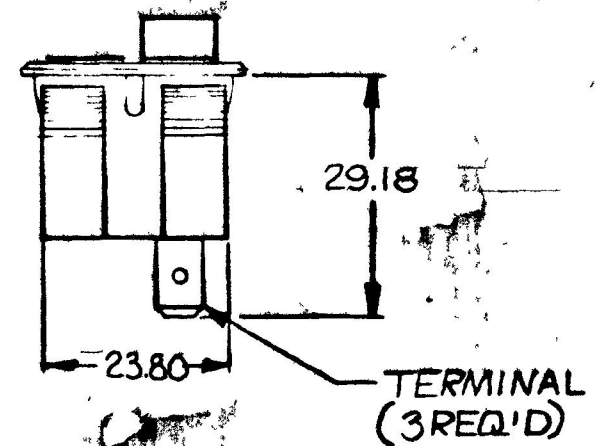

MM IN

23.80	0.937
25.4	1.000
28.57	1.125
28.90	1.138
29.18	1.149
31.39	1.235
36.14	1.423

54403-D1

MOUNTING HOLE DETAIL

ROCKER, BLACK

HOUSING, BLACK PLASTIC

METRIC

NOTE:

- 1. ALL DIMENSIONS ARE REF
- 2. 3 POSITION-OFF IN CENTER POS.

DO NOT SCALE

LET	WAS	DATE	BY	LET	WAS	DATE	BY	MATERIAL	DRAWN	CHECKED	APPRV'D	SCALE	DATE DRAWN				
								#	B	RFB		1:1	4-10-81				
								FINISH					DATE BLUEPRINT				
				B	ADDED CIRCUITRY	3-10-81	1Z		<p>Cole Hersee Co. 30 OLD COLONY AVENUE SOUTH BOSTON MA USA 02177</p>								
				A	ADDED NOTE	5/25/83	RFB	TOLERANCES									
					ISSUED	5/5/83	RFB	DECIMAL ±									
								METRIC ±									
												ROCKER SWITCH	54403-D1				