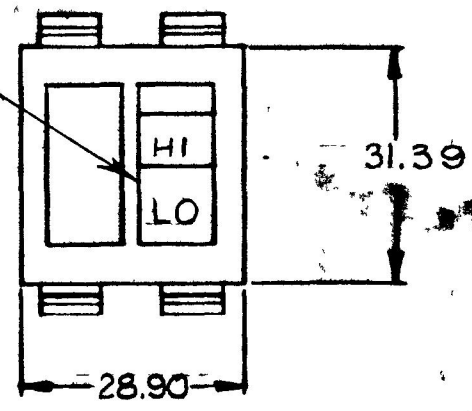

MM IN

23.80	0.937
25.4	1.000
28.57	1.125
28.90	1.138
29.18	1.149
31.39	1.235
36.14	1.423

54403-D1

MOUNTING HOLE DETAIL

ROCKER, BLACK

HOUSING, BLACK PLASTIC

METRIC

NOTE:

- 1. ALL DIMENSIONS ARE REF
- 2. 3 POSITION-OFF IN CENTER POS.

DO NOT SCALE

LET	WAS	DATE	BY	LET	WAS	DATE	BY	MATERIAL	DRAWN	CHECKED	APPRV'D	SCALE	DATE DRAWN				
								#	B	RFB		1:1	4-10-81				
								FINISH					DATE BLUEPRINT				
				B	ADDED CIRCUITRY	3-10-81	1Z		<p>Cole Hersee Co. 30 OLD COLONY AVENUE SOUTH BOSTON MA USA 02177</p>								
				A	ADDED NOTE	5/25/83	RFB	TOLERANCES									
					ISSUED	5/5/83	RFB	DECIMAL ±									
								METRIC ±									
												ROCKER SWITCH	54403-D1				