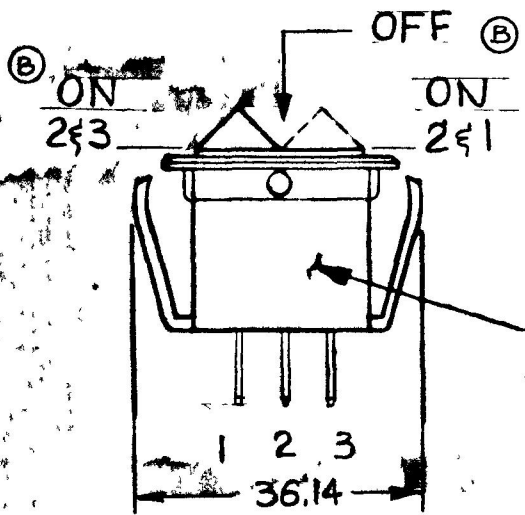

MM IN

23.80	0.937
25.4	1.000
28.57	1.125
28.90	1.138
29.18	1.149
31.39	1.235
36.14	1.423

54403-D1

MOUNTING HOLE DETAIL

ROCKER, BLACK

HOUSING, BLACK PLASTIC

METRIC

NOTE:

- 1. ALL DIMENSIONS ARE REF
- 2. 3 POSITION-OFF IN CENTER POS.

DO NOT SCALE

LET	WAS	DATE	BY	LET	WAS	DATE	BY	MATERIAL	DRAWN	CHECKED	APPRV'D	SCALE	DATE DRAWN				
								#	B	RFB		1:1	4-10-81				
								FINISH					DATE BLUEPRINT				
				B	ADDED CIRCUITRY	3-10-81	1Z		<p>Cole Hersee Co. 30 OLD COLONY AVENUE SOUTH BOSTON MA USA 02177</p>								
				A	ADDED NOTE	5/25/83	RFB	TOLERANCES									
					ISSUED	5/5/83	RFB	DECIMAL ±									
								METRIC ±									
												ROCKER SWITCH	54403-D1				