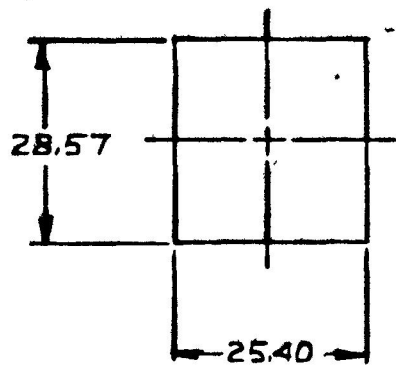

MM IN

23.80	0.937
25.4	1.000
28.57	1.125
28.90	1.138
29.18	1.149
31.39	1.235
36.14	1.423

54403-D1

MOUNTING HOLE DETAIL

ROCKER, BLACK

HOUSING, BLACK PLASTIC

METRIC

NOTE:

- 1. ALL DIMENSIONS ARE REF
- 2. 3 POSITION-OFF IN CENTER POS.

DO NOT SCALE

LET	WAS	DATE	BY	LET	WAS	DATE	BY	MATERIAL	DRAWN	CHECKED	APPRV'D	SCALE	DATE DRAWN				
								#	B	RFB		1:1	4-10-81				
								FINISH					DATE BLUEPRINT				
				B	ADDED CIRCUITRY	3-10-81	1Z		<p>Cole Hersee Co. 30 OLD COLONY AVENUE SOUTH BOSTON MA USA 02177</p>								
				A	ADDED NOTE	5/25/83	RFB	TOLERANCES									
					ISSUED	5/5/83	RFB	DECIMAL ±									
								METRIC ±									
												ROCKER SWITCH	54403-D1				