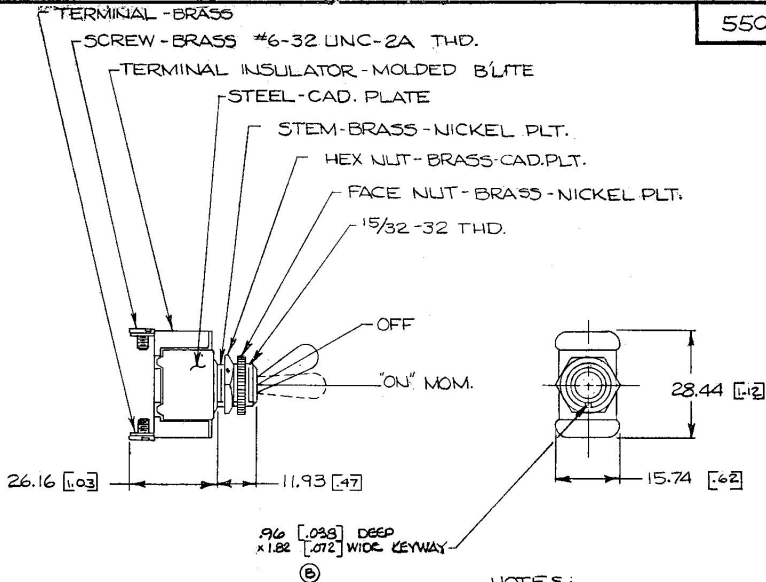

55020

NOTES:

1. DIMENSIONS: MILLIMETERS [INCH]
2. SILVER CONTACT SURFACES

Confidential Property of Cole Hersee

DO NOT SCALE

LET	WAS	DATE	BY	LET	WAS	DATE	BY	MATERIAL	DRAWN	CHECKED	APPR'D.	SCALE	DATE DRAWN
								//	WD			FULL	1-22-59
								FINISH	COLE-HERSEE COMPANY BOSTON, MASS. 02127, U.S.A.				DATE BLUEPRINT
							//						
				C	NOTE ADDED	5/19/73	EH	TOLERANCES	MOMENTARY TOGGLE SWITCH				55020
				B	KEYWAY	19652	12-6-74	FRACTIONAL ±					
				A	REDRAWN	2-19-75	W	DECIMAL ±					