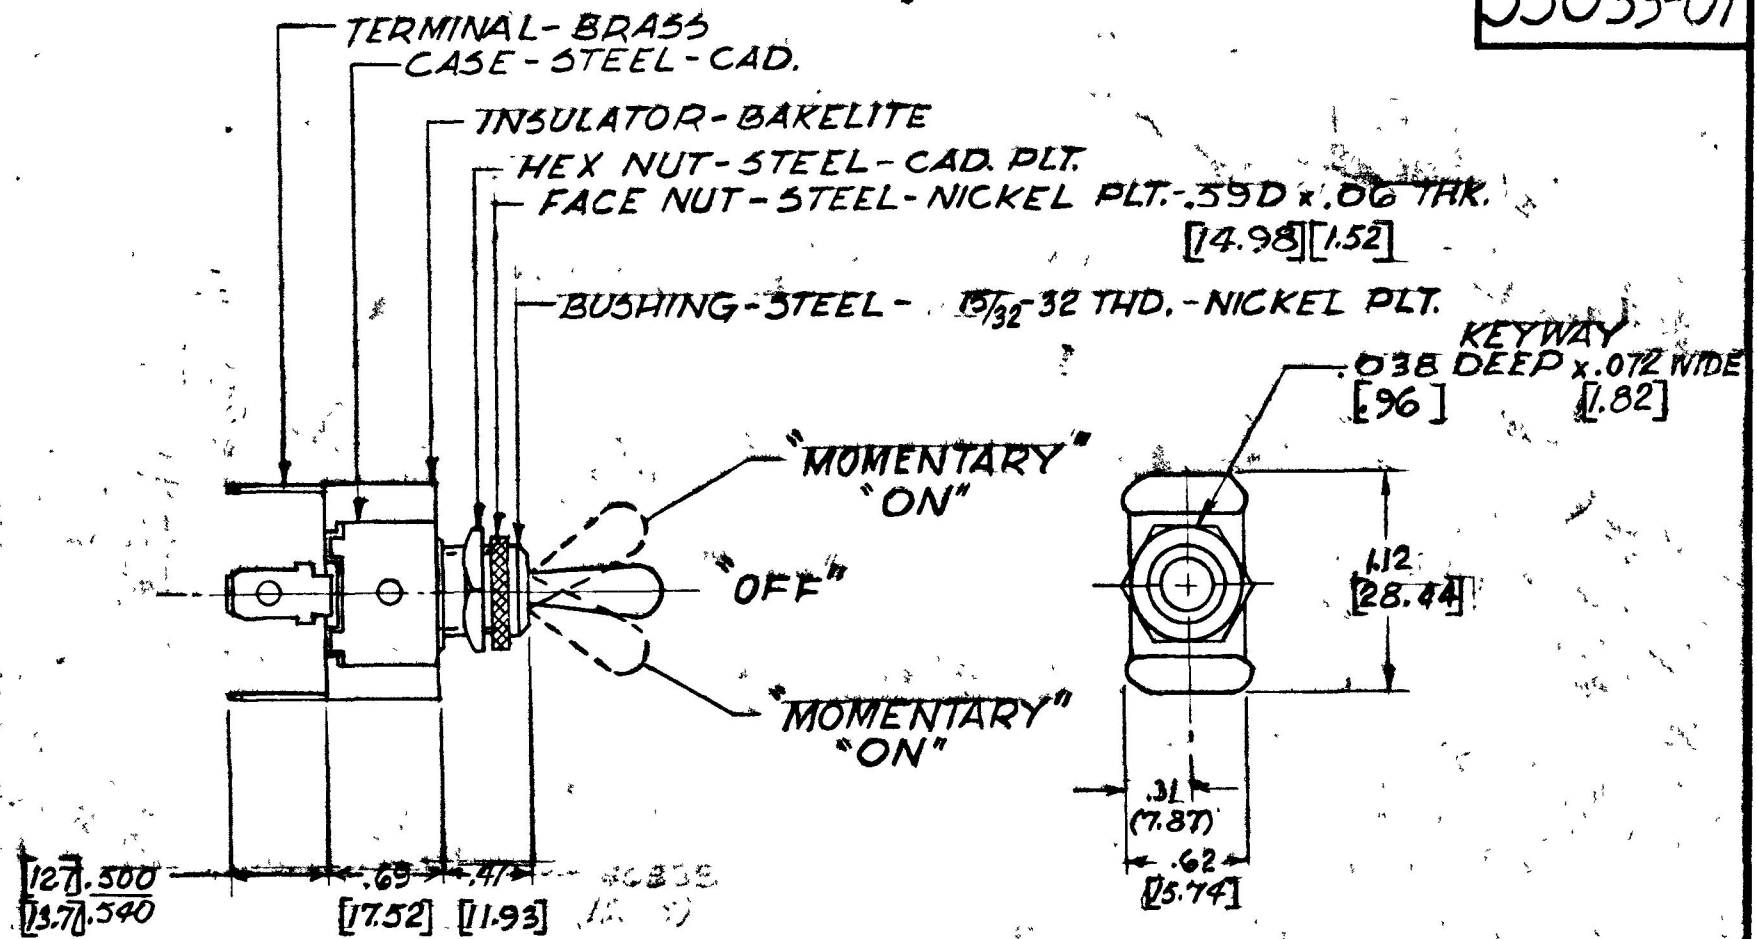

COLE-HERSEE CO. NFM 1-A-7  
 55021

55033-01

NOTE  
 (A) SILVER CONTACT SURFACES

25 AMP - 14 VOLT D.C.

DO NOT SCALE

LET	WAS	DATE	BY	LET	WAS	DATE	BY	MATERIAL	DRAWN	CHECKED	APPR'D	SCALE	DATE DRAWN
									S.B.	9/15/73		FULL	DEC 5, 1973
								FINISH	COLE-HERSEE COMPANY				DATE BLUEPRINT
									BOSTON, MASS 02127, U.S.A.				
				A	ADD NOTE 25432	9/15/93	TJM	TOLERANCES	TOGGLE SWITCH				55033-01
					ISSUED	1-16-74		FRACTIONAL ±					
								DECIMAL ±					