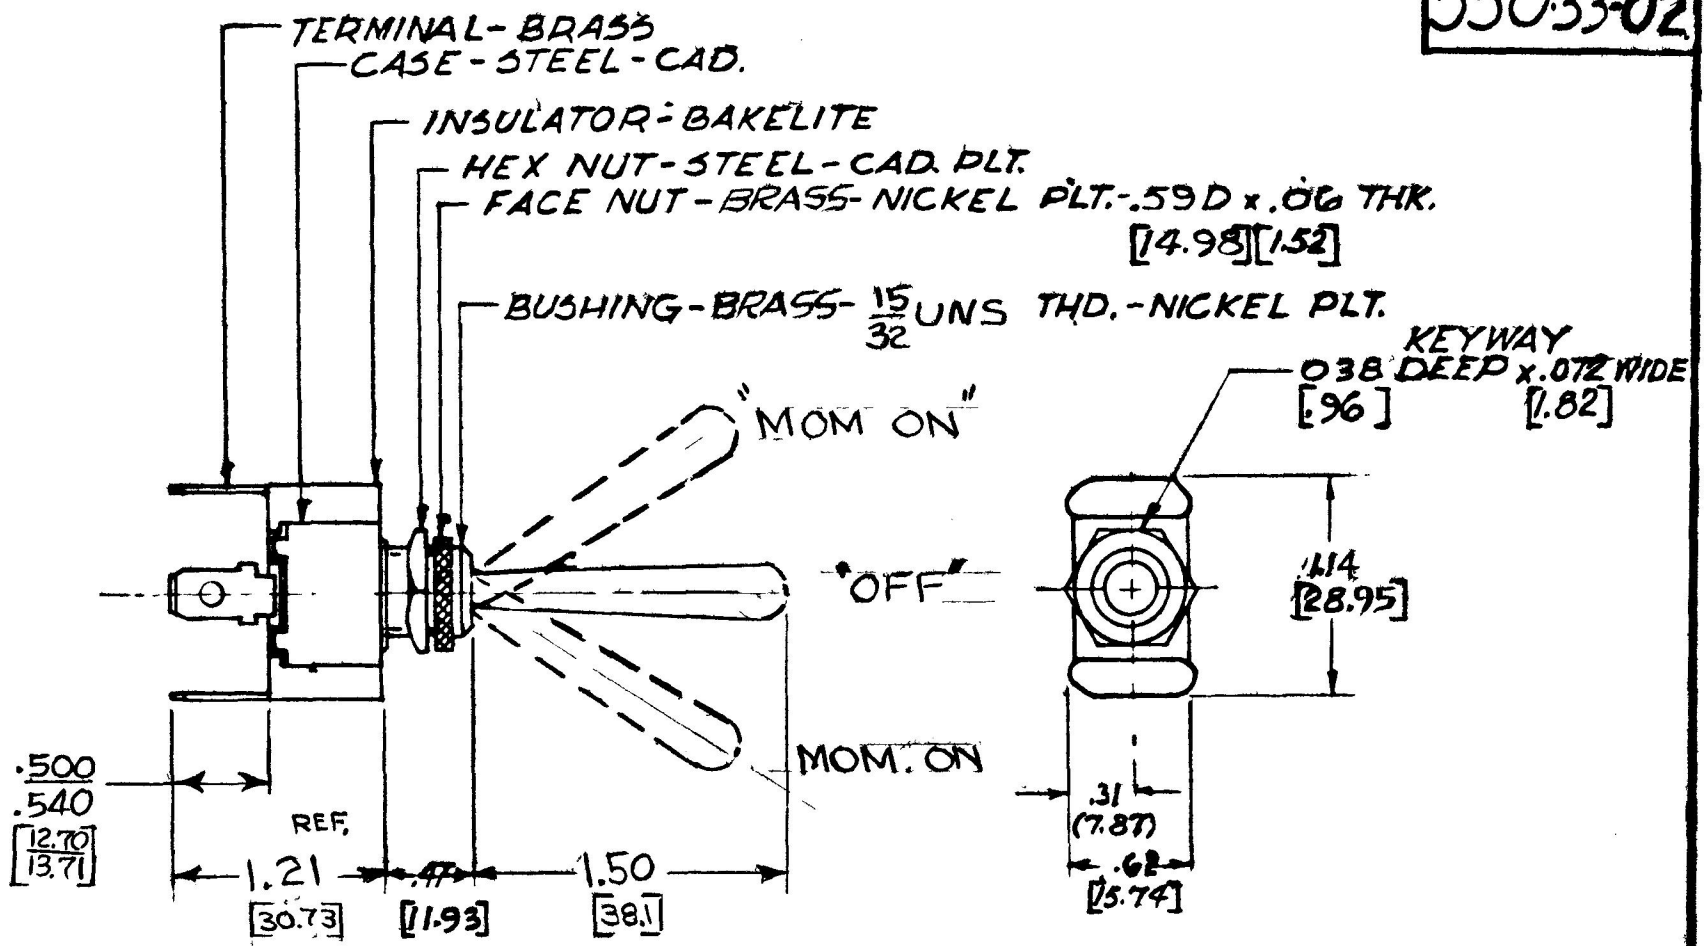

COLE-HERSEE CO.

NPM 11-5-75

EX17418

550.33-02

NOTE

Ⓐ SILVER CONTACT SURFACES

25 AMP - 14 VOLT D.C.

DO NOT SCALE

LET	WAS	DATE	BY	LET	WAS	DATE	BY	MATERIAL	DRAWN	CHECKED	APPR'D	SCALE	DATE DRAWN
								—//—	C.S.	11-14-75		FULL	11-10-75
								FINISH	COLE-HERSEE COMPANY				DATE BLUEPRINT
								—//—	BOSTON, MASS. 02127, U.S.A.				
				A	ADD NOTE/25432	9/15/93	JH	TOLERANCES	TOGGLE SWITCH				55033-02
					ISSUED	11/18/75	JH	FRACTIONAL ±					
								DECIMAL ±					