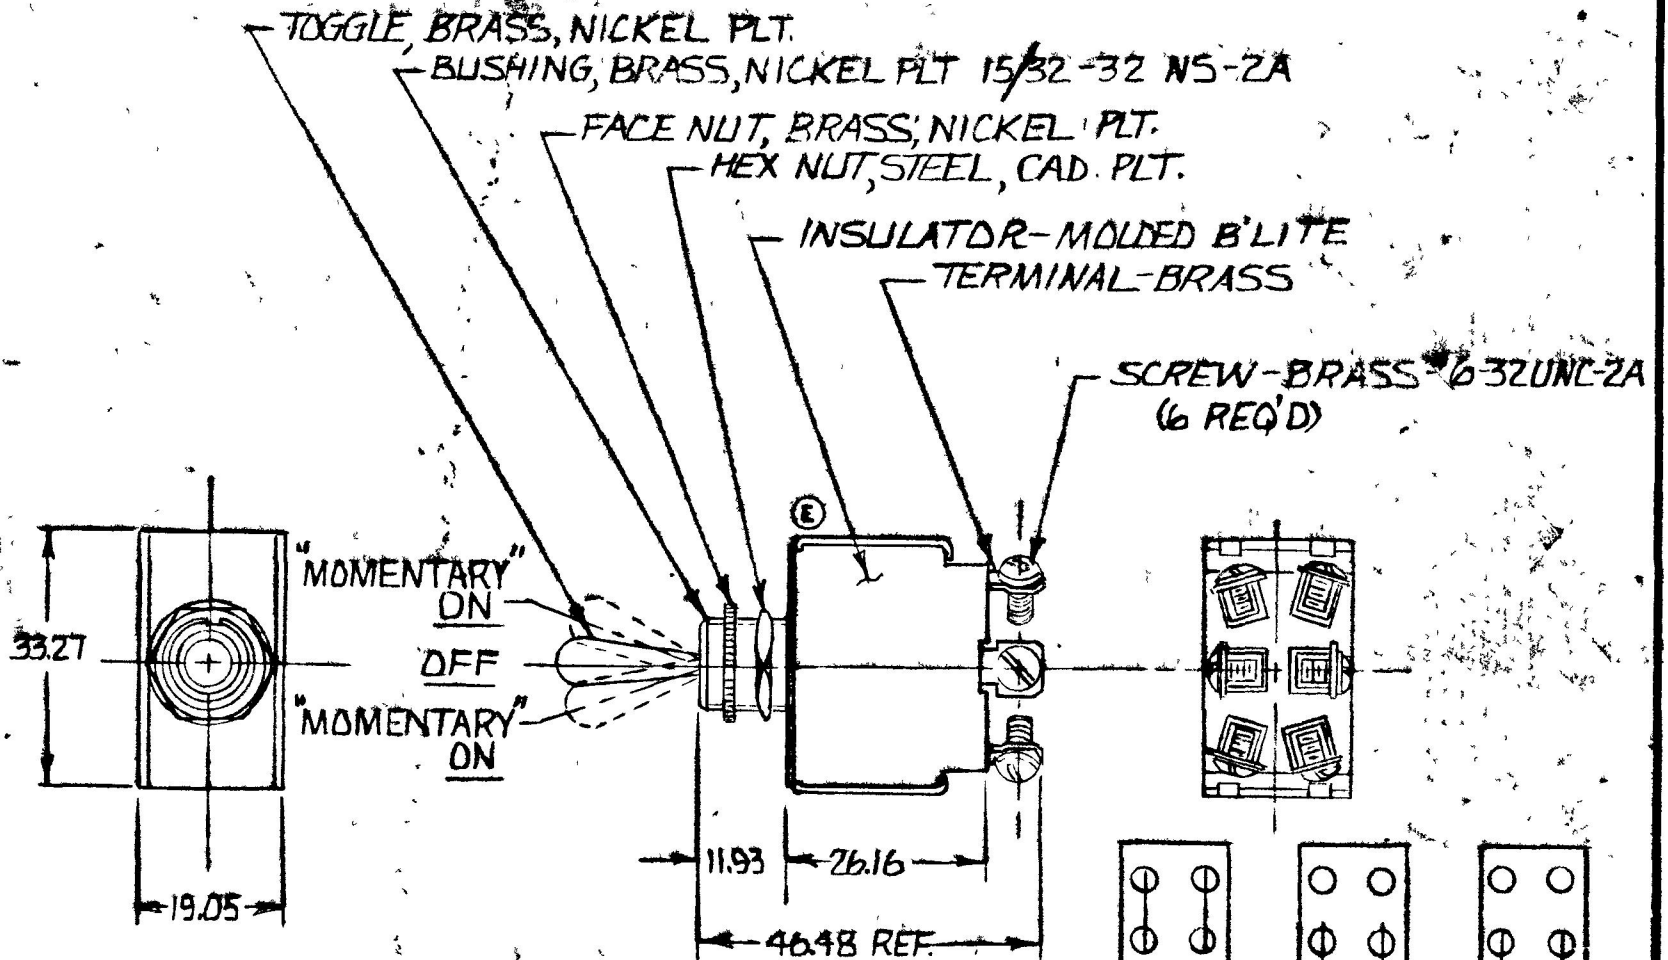

55054

0.25	.040
0.30	.015
1.52	.060
11.93	.470
14.98	.590
17.05	.750
26.16	1.030
33.27	1.310
46.48	1.830

BLADE

COLE-HERSEE CO.

NOTE:
 25 AMP @ 12 VDC
 (E) SILVER CONTACT SURFACES

METRIC

MOM. ON OFF MOM. ON

CIRCUIT DIAGRAM

DO NOT SCALE

LET	WAS	DATE	BY	LET	WAS	DATE	BY	MATERIAL	DRAWN	CHECKED	APPR'D	SCALE	DATE DRAWN
									HF	7		1-1	2-24-67
								FINISH	COLE-HERSEE COMPANY				DATE BLUEPRINT
				F	ADD NOTE/25432	9/15/93	TJH		BOSTON, MASS. 02127, U.S.A.				
				E	VIEW /23007	4/14/86	VAK	TOLERANCES	"MOMENTARY" D.P.D.T.				55054
				D	ADD METRIC	9/11/77	W	FRACTIONAL ±	TOGGLE SWITCH				
								DECIMAL ±025					