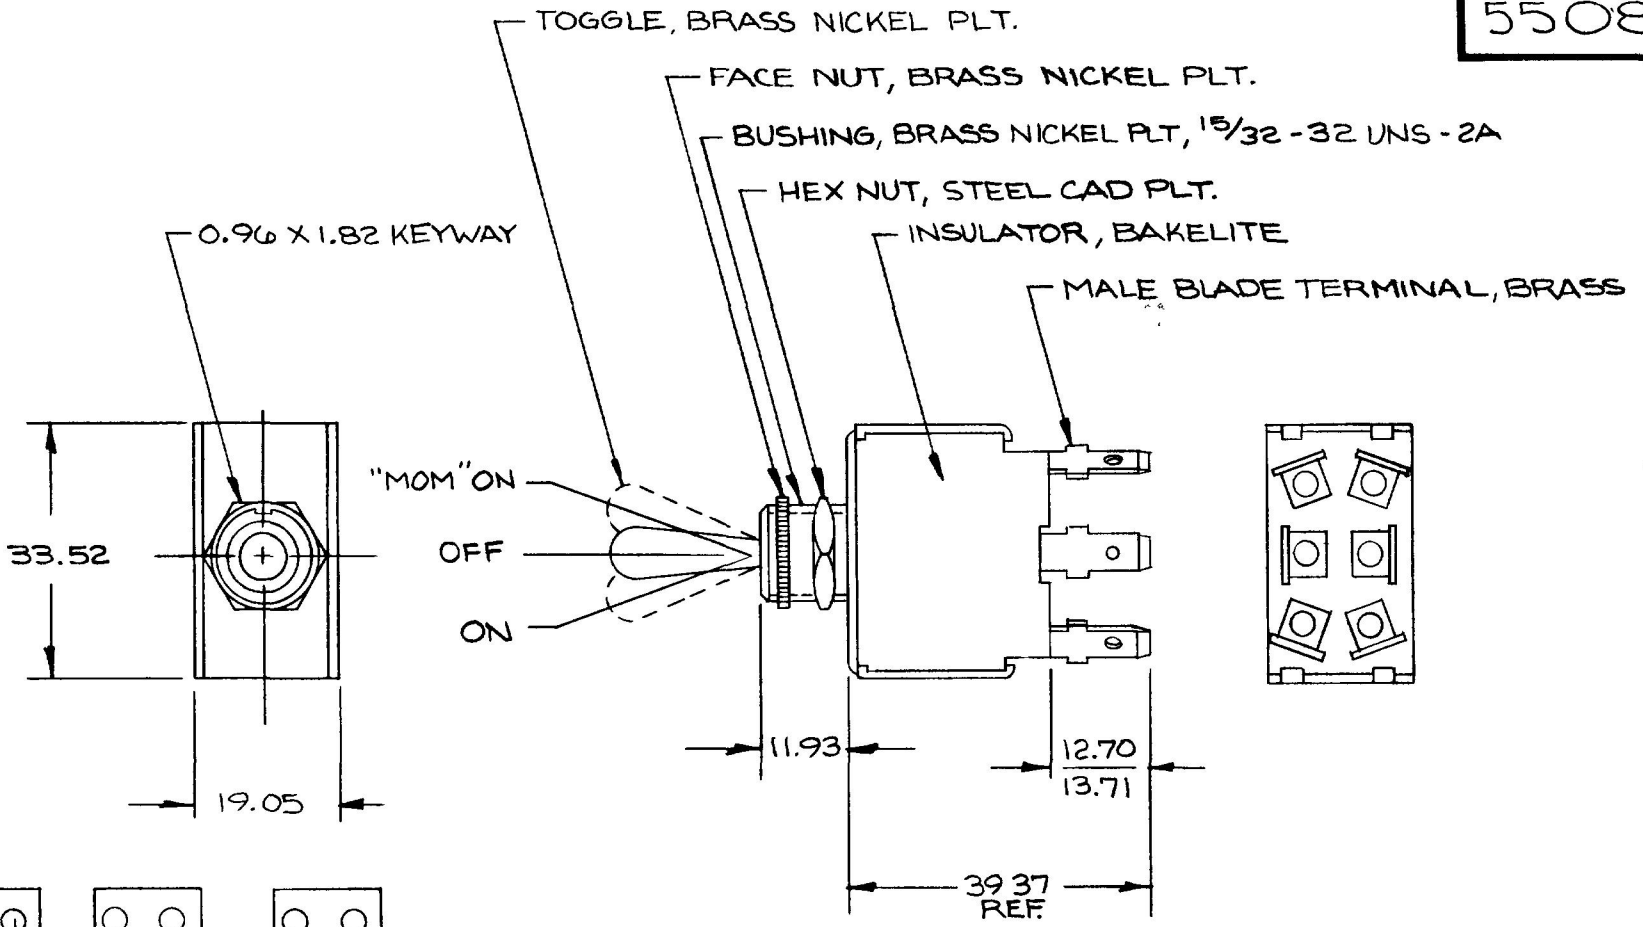

55081

MM	IN
0.25	.010
0.96	.038
1.82	.072
11.93	.470
12.70	.500
13.71	.540
19.05	.750
33.52	1.320
39.37	1.55

"MOM" ON OFF ON  
CIRCUIT DIAGRAM

25 AMP @ 12VDC METRIC

NPM EX-18163

DO NOT SCALE

LET	WAS	DATE	BY	LET	WAS	DATE	BY	MATERIAL	DRAWN	CHECKED	APPRV D	SCALE	DATE DRAWN
								<i>[Signature]</i>	EA	<i>[Signature]</i>		1:1	3-28-78
								FINISH					DATE BLUEPRINT
								TOLERANCES	 20 OLD COLONY AVENUE SOUTH BOSTON MA. U.S.A. 02127 MOMENTARY DPDT. TOGGLE SWITCH				55081
								DECIMAL ±					
				B	REDRAWN	8/15/88	BK	METRIC ±.25					