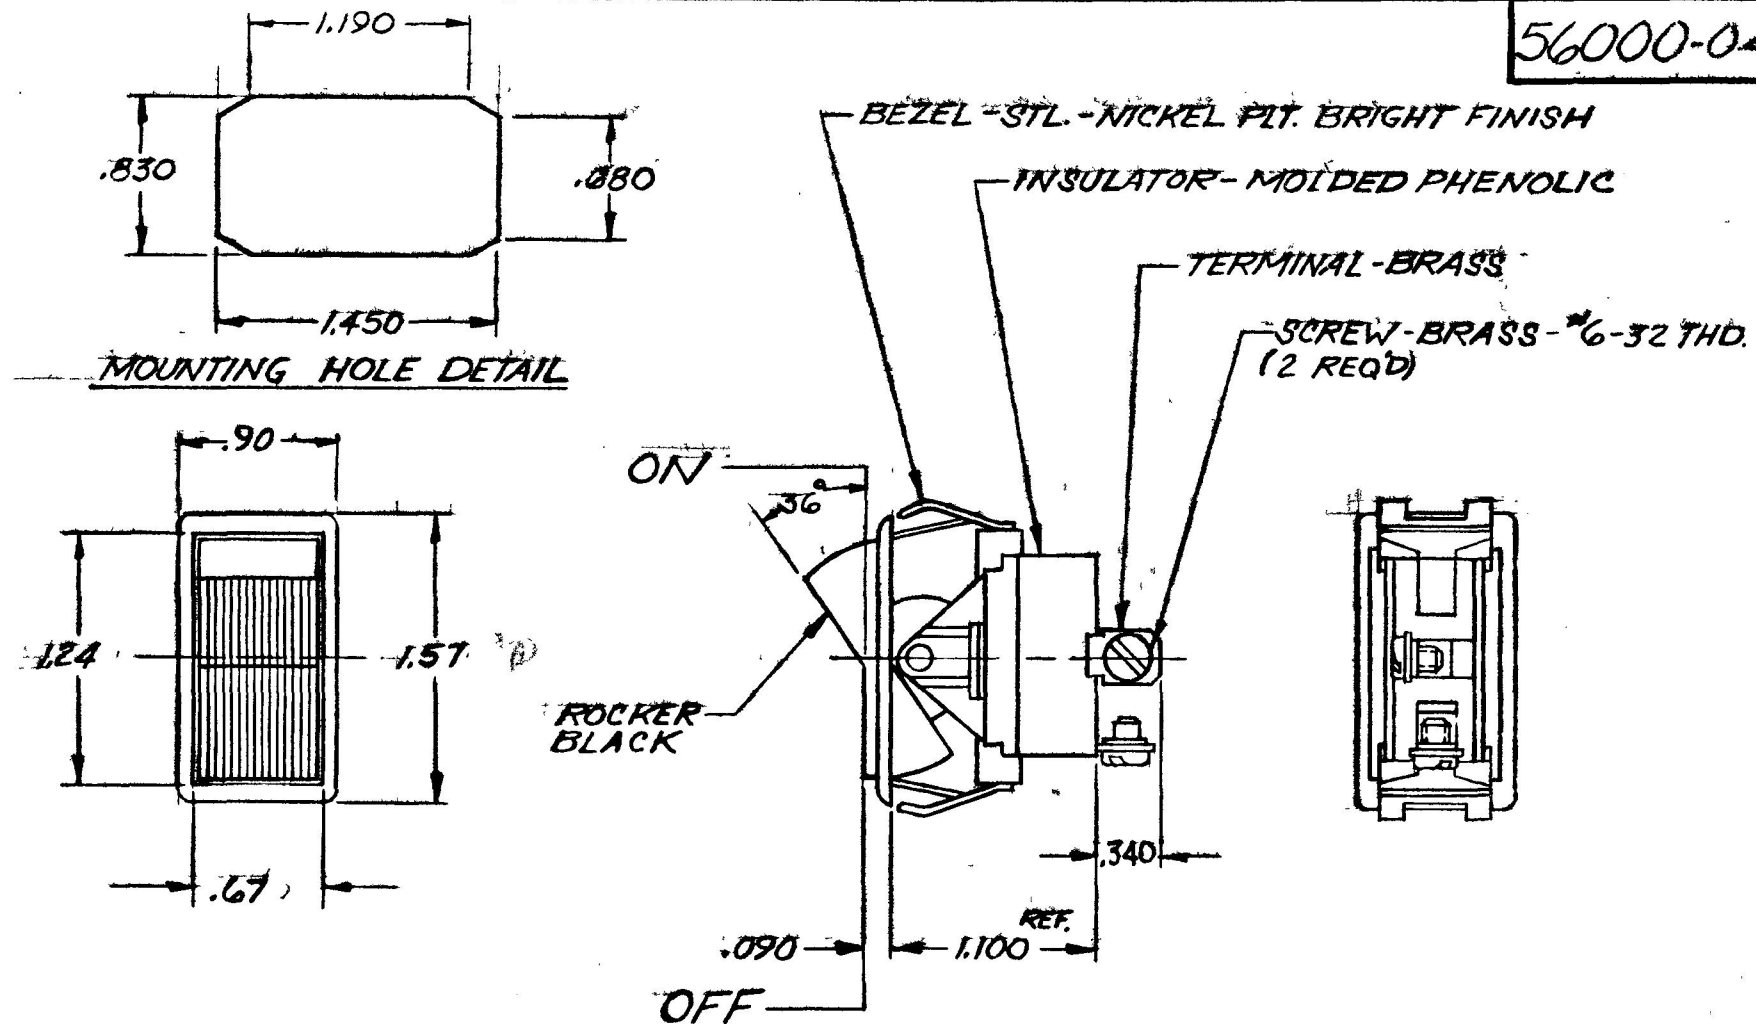

COLE-HERSEE CO.

NPM 9-21-72

56000-04

NOTE:
SILVER CONTACT RIVETS AND SILVER CONTACT PAD.

HEAVY DUTY

25 AMPS @ 12V DC LAMP LOAD

DO NOT SCALE

LET	WAS	DATE	BY	LET	WAS	DATE	BY	MATERIAL	DRAWN	CHECKED	APPR'D	SCALE	DATE DRAWN
								NOTED	CT	REC		FULL	9-28-72
								FINISH NOTED	COLE-HERSEE COMPANY BOSTON, MASS. 02127, U.S.A.				DATE BLUEPRINT
				A	REVISED DIM.	1/18/93	1-13-78	TOLERANCES FRACTIONAL ± DECIMAL ±.015	SINGLE POLE SINGLE THROW ROCKER SWITCH				56000-04
					ISSUED	10-21-72							