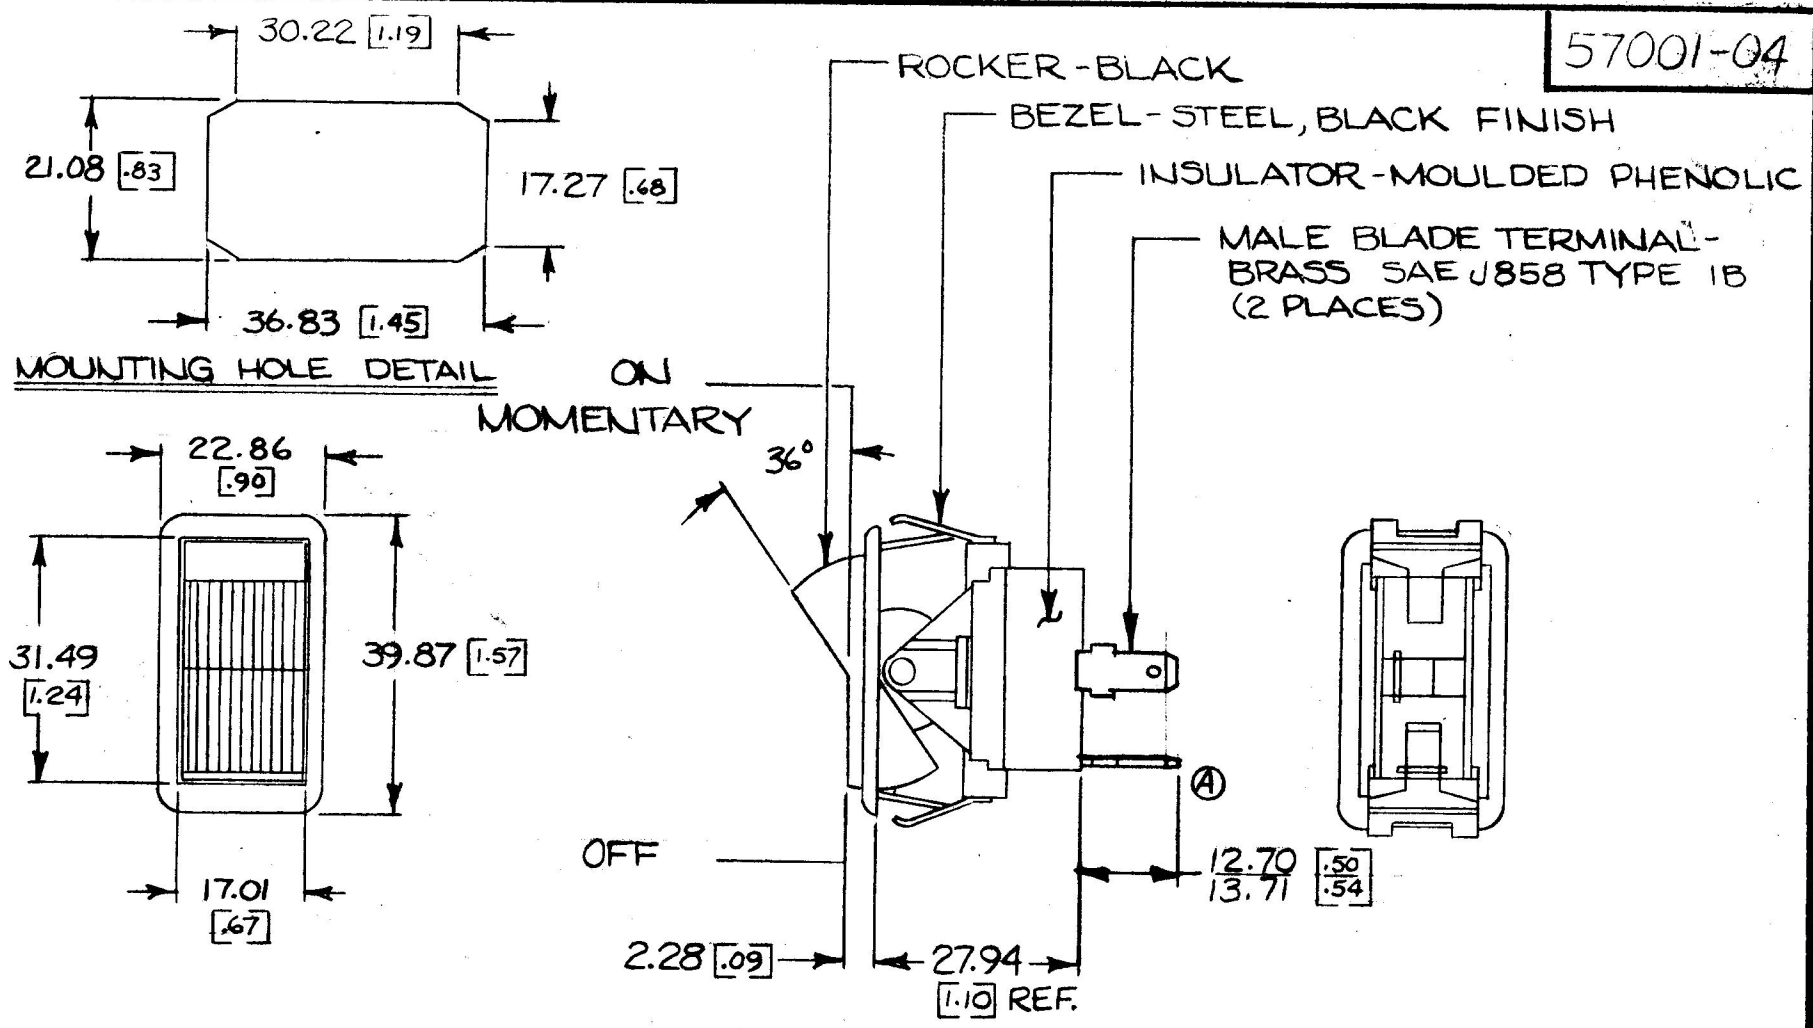

COLE-HERSEE CO. N.P.M. 1-5-76

57001-04

HEAVY DUTY

25 AMPS @ 12 V.D.C. LAMP LOAD

NOTE:
 1) DIMENSIONS: MILLIMETERS [INCHES]
 2) SILVER CONTACT RIVETS AND SILVER CONTACT PAD

							DO NOT SCALE						
LET	WAS	DATE	BY	LET	WAS	DATE	BY	MATERIAL	DRAWN	CHECKED	APPRV'D.	SCALE	DATE DRAWN
								—H—	dwh	1-30-76		FULL	8-14-75
								FINISH	COLE-HERSEE COMPANY				DATE BLUEPRINT
								—H—	BOSTON, MASS. 02127, U.S.A.				
				A	REV TERMS	1-11-82	3	TOLERANCES	SINGLE POLE SINGLE THROW				57001-04
					ISSUED	1-30-76	1	FRACTIONAL ±	ROCKER SWITCH				
								DECIMAL ±.015					