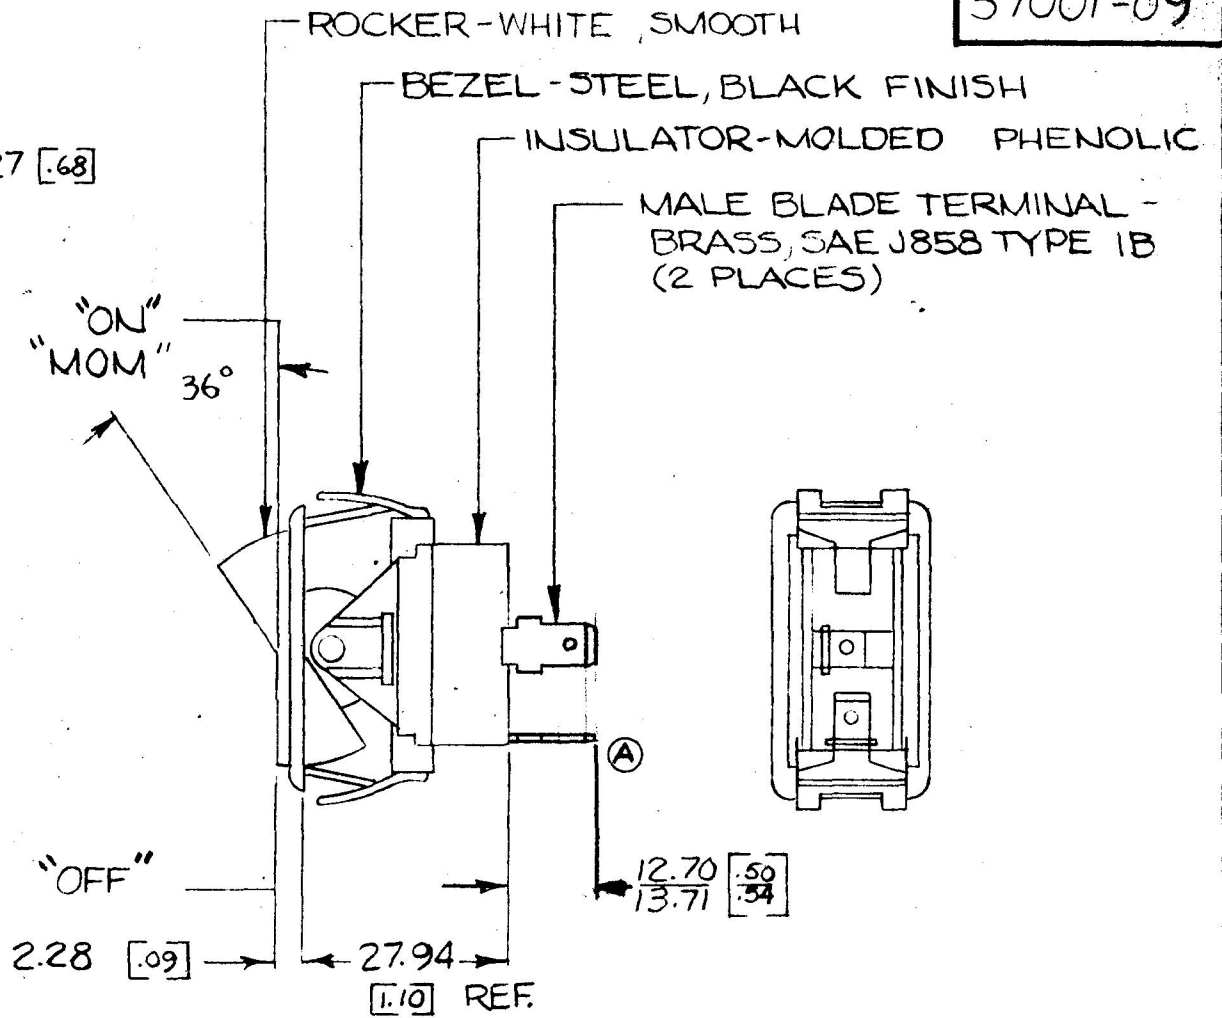

COLF-HERSEE CO. N.P.M. 1-5-76

57001-09

HEAVY DUTY

DIMENSIONS: MILLIMETERS [INCHES]

NOTE:
1) SILVER CONTACT RIVETS AND SILVER CONTACT PAD.

25 AMPS @ 12VDC LAMP LOAD

DO NOT SCALE

LET	WAS	DATE	BY	LET	WAS	DATE	BY	MATERIAL	DRAWN	CHECKED	APPR'D.	SCALE	BASIC-01 W/WHIT. IMPRINT ROCKER & BLACK BEZEL	DATE DRAWN
								—H—	KG	R		1:1		10-10-75
								FINISH						DATE BLUEPRINT
								—H—						
				A	REV	TERMS	1-11-82	TOLERANCES						
					ISSUED		1-30-76	FRACTIONAL ±						
								DECIMAL ± .05						
													SINGLE POLE SINGLE THROW ROCKER SWITCH	57001-09