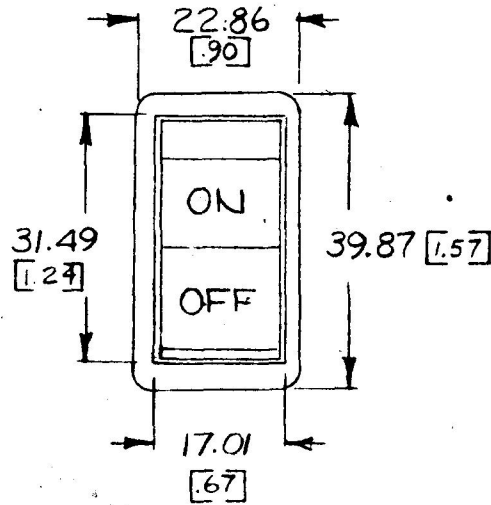

COLF-HERSEE CO. N.P.M. 1-5-76

57001-09

HEAVY DUTY

DIMENSIONS: MILLIMETERS [INCHES]

NOTE:
1) SILVER CONTACT RIVETS AND SILVER CONTACT PAD.

25 AMPS @ 12VDC LAMP LOAD

DO NOT SCALE

LET	WAS	DATE	BY	LET	WAS	DATE	BY	MATERIAL	DRAWN	CHECKED	APPR'D.	SCALE	BASIC-01 W/WHIT. IMPRINT ROCKER & BLACK BEZEL	DATE DRAWN
								—H—	KG	R		1:1		10-10-75
								FINISH						DATE BLUEPRINT
								—H—						
				A	REV	TERMS	1-11-82	TOLERANCES						
					ISSUED		1-30-76	FRACTIONAL ±						
								DECIMAL ± .05						
													SINGLE POLE SINGLE THROW ROCKER SWITCH	57001-09