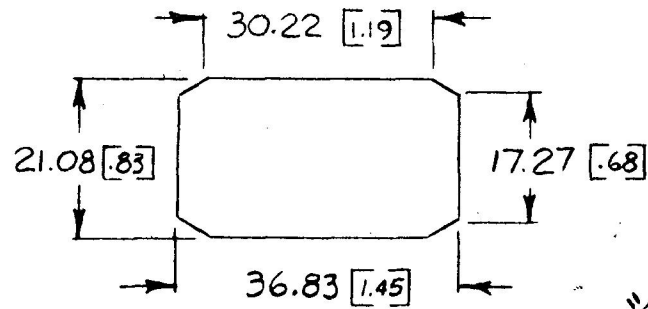

COLF-HERSEE CO. N.P.M. 1-5-76

57001-09

HEAVY DUTY

DIMENSIONS: MILLIMETERS [INCHES]

NOTE:
1) SILVER CONTACT RIVETS AND SILVER CONTACT PAD.

25 AMPS @ 12VDC LAMP LOAD

DO NOT SCALE

LET	WAS	DATE	BY	LET	WAS	DATE	BY	MATERIAL	DRAWN	CHECKED	APPR'D.	SCALE	BASIC-01 W/WHIT. IMPRINT ROCKER & BLACK BEZEL	DATE DRAWN
								—H—	KG	R		1:1		10-10-75
								FINISH						DATE BLUEPRINT
								—H—						
				A	REV	TERMS	1-11-82	TOLERANCES						
					ISSUED		1-30-76	FRACTIONAL ±						
								DECIMAL ± .05						
													SINGLE POLE SINGLE THROW ROCKER SWITCH	57001-09