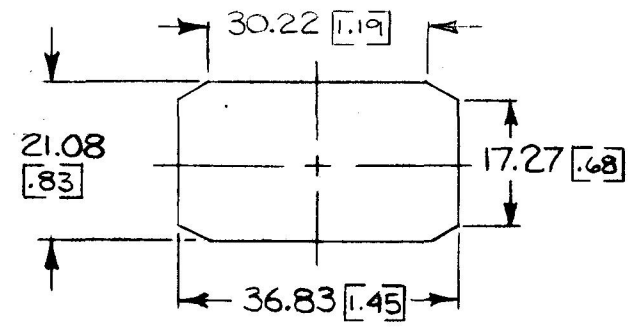

NPM 1-5-76

COLE-HERSEE CO.

57003-08

MOUNTING HOLE DETAIL

HEAVY DUTY

25 AMPS @ 12 V DC LAMP LOAD

NOTE:
 1) DIMENSIONS: MILLIMETERS [INCH]
 2) SILVER CONTACT RIVETS AND SILVER CONTACT PADS

DO NOT SCALE

LET	WAS	DATE	BY	LET	WAS	DATE	BY	MATERIAL	DRAWN	CHECKED	APPRV'D.	SCALE	BASIC #1 W/SMOOTH BEZEL ROCKER IMPRINTED # BLACK BEZEL	DATE DRAWN
								#	JW	TF		1=1		6-9-75
								FINISH	COLE-HERSEE COMPANY					DATE BLUEPRINT
								#	BOSTON, MASS. 02127, U.S.A.					
				A	REV TERMS	1-8-82		TOLERANCES	SINGLE POLE DOUBLE THROW					57003-08
					ISSUED	1-30-76		FRACTIONAL ±	ROCKER SWITCH					
								DECIMAL ±.015						