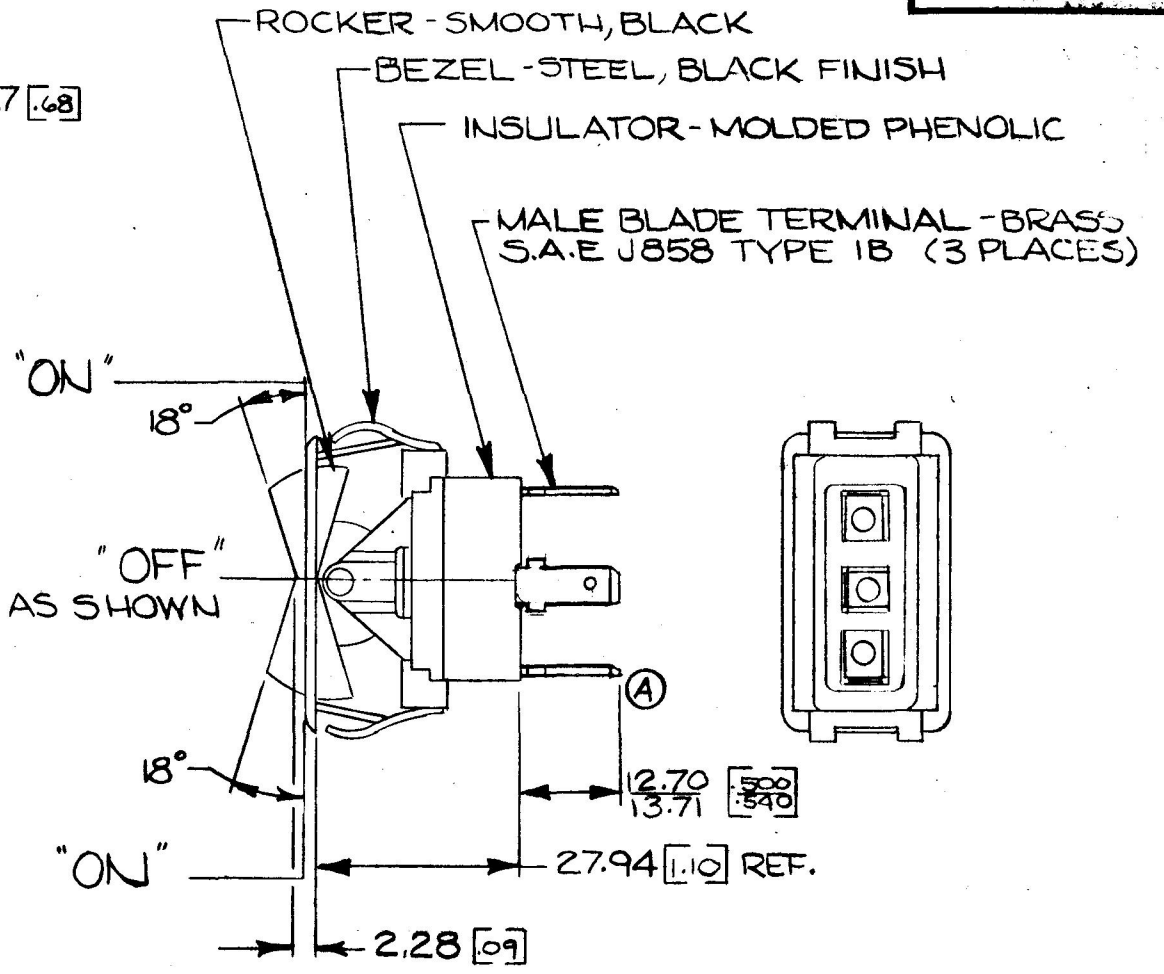

NPM 1-5-76

COLE-HERSEE CO.

57003-08

MOUNTING HOLE DETAIL

HEAVY DUTY

25 AMPS @ 12 V DC LAMP LOAD

NOTE:
 1) DIMENSIONS: MILLIMETERS [INCH]
 2) SILVER CONTACT RIVETS AND SILVER CONTACT PADS

DO NOT SCALE

LET	WAS	DATE	BY	LET	WAS	DATE	BY	MATERIAL	DRAWN	CHECKED	APPRV'D.	SCALE	BASIC #1 W/SMOOTH BEZEL ROCKER IMPRINTED # BLACK BEZEL	DATE DRAWN
								#	JW	TF		1=1		6-9-75
								FINISH	COLE-HERSEE COMPANY					DATE BLUEPRINT
								#	BOSTON, MASS. 02127, U.S.A.					
				A	REV TERMS	1-8-82		TOLERANCES	SINGLE POLE DOUBLE THROW					57003-08
					ISSUED	1-30-76		FRACTIONAL ±	ROCKER SWITCH					
								DECIMAL ±.015						