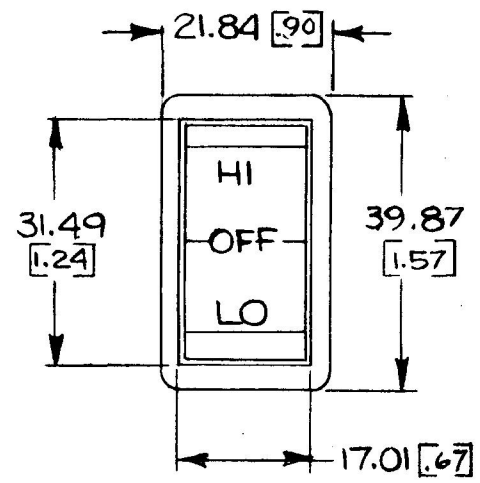

NPM 1-5-76

COLE-HERSEE CO.

57003-08

MOUNTING HOLE DETAIL

HEAVY DUTY

25 AMPS @ 12 V DC LAMP LOAD

NOTE:
 1) DIMENSIONS: MILLIMETERS [INCH]
 2) SILVER CONTACT RIVETS AND SILVER CONTACT PADS

DO NOT SCALE

LET	WAS	DATE	BY	LET	WAS	DATE	BY	MATERIAL	DRAWN	CHECKED	APPRV'D.	SCALE	BASIC #1 W/SMOOTH BEZEL ROCKER IMPRINTED # BLACK BEZEL	DATE DRAWN
								#	JW	TF		1=1		6-9-75
								FINISH	COLE-HERSEE COMPANY					DATE BLUEPRINT
								#	BOSTON, MASS. 02127, U.S.A.					
				A	REV TERMS	1-8-82		TOLERANCES	SINGLE POLE DOUBLE THROW					57003-08
					ISSUED	1-30-76		FRACTIONAL ±	ROCKER SWITCH					
								DECIMAL ±.015						