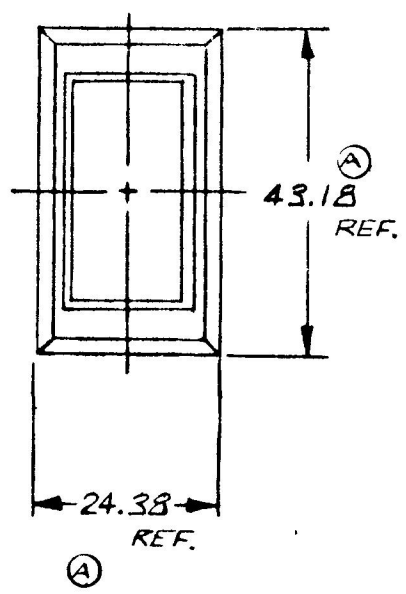

25 010
 12.70 500
 13.71 540
 17.27 680
 21.08 830
 24.38 960
 26.97 1.062
 30.22 1.190
 36.83 1.450
 40.68 1.601
 43.18 1.700

57006-D1

MTG. HOLE DETAIL

- NOTE:
1. WEATHERPROOF
 2. SILVER CONTACTS
 3. HEAVY DUTY
 4. 25 AMPS @ 12 V DC LAMP LOAD

METRIC

DO NOT SCALE

REV	WAS	DATE	BY	LET	WAS	DATE	BY	MATERIAL	DRAWN	CHECKED	APPROVD	SCALE	57006-D1 EXCEPT WEATHERPROOF	DATE DRAWN
								—H—	(R)	17 8/22/80		1:1		8-20-80
				C	13.71 & 40.68	10-7-94	AF	FINISH						DATE BLUEPRINT
				B	ECN 23335	12-11-86	ZU	—H—						
					Issued	5-1-91	RIF	TOLERANCES						
				A	REVISED	4-21-91	EA	DECIMAL ± METRIC ±.25	D.P.D.T. ROCKER SWITCH				57006-D7	