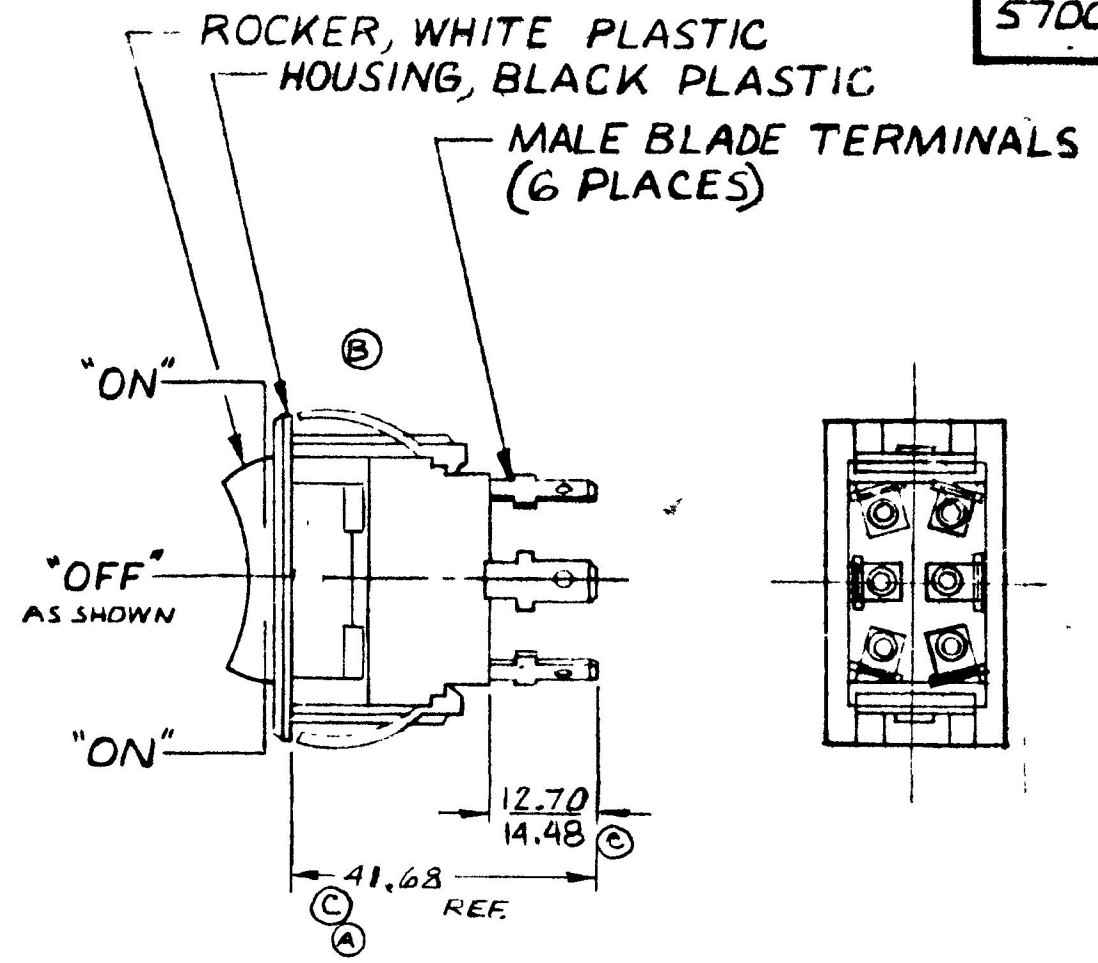

25 010
 12.70 500
 13.71 540
 17.27 680
 21.08 830
 24.38 960
 26.97 1.062
 30.22 1.190
 36.83 1.450
 40.68 1.601
 43.18 1.700

57006-D1

MTG. HOLE DETAIL

- NOTE:
1. WEATHERPROOF
 2. SILVER CONTACTS
 3. HEAVY DUTY
 4. 25 AMPS @ 12 V DC LAMP LOAD

METRIC

DO NOT SCALE

REV	WAS	DATE	BY	LET	WAS	DATE	BY	MATERIAL	DRAWN	CHECKED	APPROVD	SCALE	57006-D1 EXCEPT WEATHERPROOF	DATE DRAWN
								—H—	(R)	17 8/22/80		1:1		8-20-80
				C	13.71 & 40.68	10-7-94	AF	FINISH						DATE BLUEPRINT
				B	ECN 23335	12-11-86	ZU	—H—						
					Issued	5-1-91	RIF	TOLERANCES						
				A	REVISED	4-21-91	EA	DECIMAL ± METRIC ±.25	D.P.D.T. ROCKER SWITCH				57006-D7	