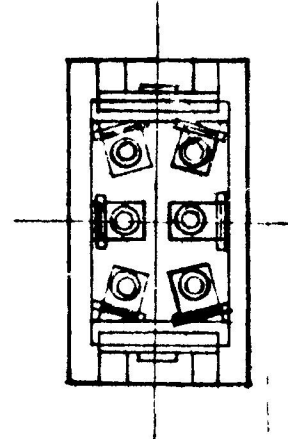

25 010
 12.70 500
 13.71 540
 17.27 680
 21.08 830
 24.38 960
 26.97 1.062
 30.22 1.190
 36.83 1.450
 40.68 1.601
 43.18 1.700

57006-D1

MTG. HOLE DETAIL

- NOTE:
1. WEATHERPROOF
 2. SILVER CONTACTS
 3. HEAVY DUTY
 4. 25 AMPS @ 12 V DC LAMP LOAD

METRIC

DO NOT SCALE

REV	WAS	DATE	BY	LET	WAS	DATE	BY	MATERIAL	DRAWN	CHECKED	APPROVD	SCALE	57006-D1 EXCEPT WEATHERPROOF	DATE DRAWN
								—H—	(R)	17 8/22/80		1:1		8-20-80
				C	13.71 & 40.68	10-7-94	AF	FINISH						DATE BLUEPRINT
				B	ECN 23335	12-11-86	ZU	—H—						
					Issued	5-1-91	RIF	TOLERANCES						
				A	REVISED	4-21-91	EA	DECIMAL ± METRIC ±.25	D.P.D.T. ROCKER SWITCH				57006-D7	