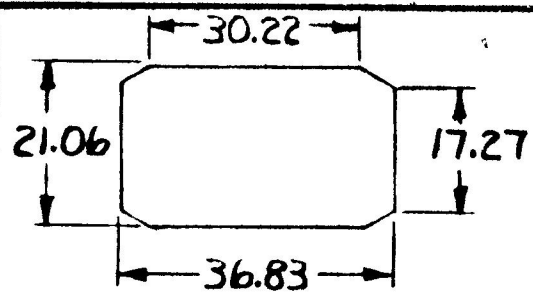

25 010
 12.70 500
 13.71 540
 17.27 680
 21.08 830
 24.38 960
 26.97 1.062
 30.22 1.190
 36.83 1.450
 40.68 1.601
 43.18 1.700

57006-D1

MTG. HOLE DETAIL

- NOTE:
1. WEATHERPROOF
 2. SILVER CONTACTS
 3. HEAVY DUTY
 4. 25 AMPS @ 12 V DC LAMP LOAD

METRIC

DO NOT SCALE

REV	WAS	DATE	BY	LET	WAS	DATE	BY	MATERIAL	DRAWN	CHECKED	APPROVD	SCALE	57006-D1 EXCEPT WEATHERPROOF	DATE DRAWN
								—H—	(R)	17 8/22/80		1:1		8-20-80
				C	13.71 & 40.68	10-7-94	AF	FINISH						DATE BLUEPRINT
				B	ECN 23335	12-11-86	ZU	—H—						
					Issued	5-1-91	RIF	TOLERANCES						
				A	REVISED	4-21-91	EA	DECIMAL ± METRIC ±.25	D.P.D.T. ROCKER SWITCH				57006-D7	