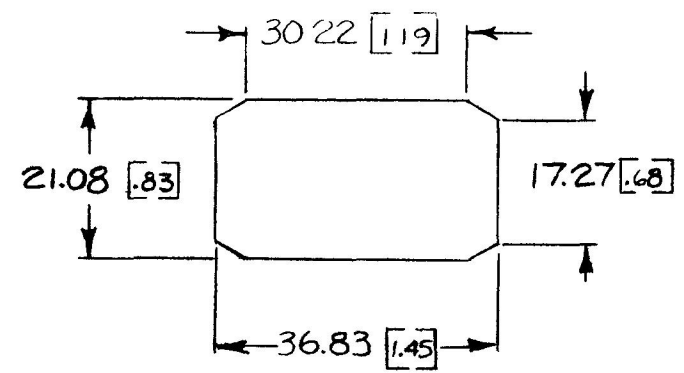

COLE-HERSEE CO.
NPM

57007-11

DIMENSIONS: MILLIMETERS [INCHES]

15 AMPS @ 12 VDC LAMP LOAD

DO NOT SCALE

LET	WAS	DATE	BY	LET	WAS	DATE	BY	MATERIAL	DRAWN	CHECKED	APPRV'D	SCALE	NOTE	DATE DRAWN
								—H—	JWH	FF		1:1	BASIC WITH TRIPLE BLACK ROCKER & BLK NARROW BEZEL	8-22-75
				C	REV TERMS	1-8-76	CS	FINISH						DATE BLUEPRINT
				B	ADD CIRCUITRY	10-5-81	CS							
				A	REV/20848	12-28-79	VA	TOLERANCES						
					ISSUED	4-18-79	Y	FRACTIONAL ±						
								DECIMAL ±.015						
										SPD.T. HEATER				
										ROCKER SWITCH				57007-11