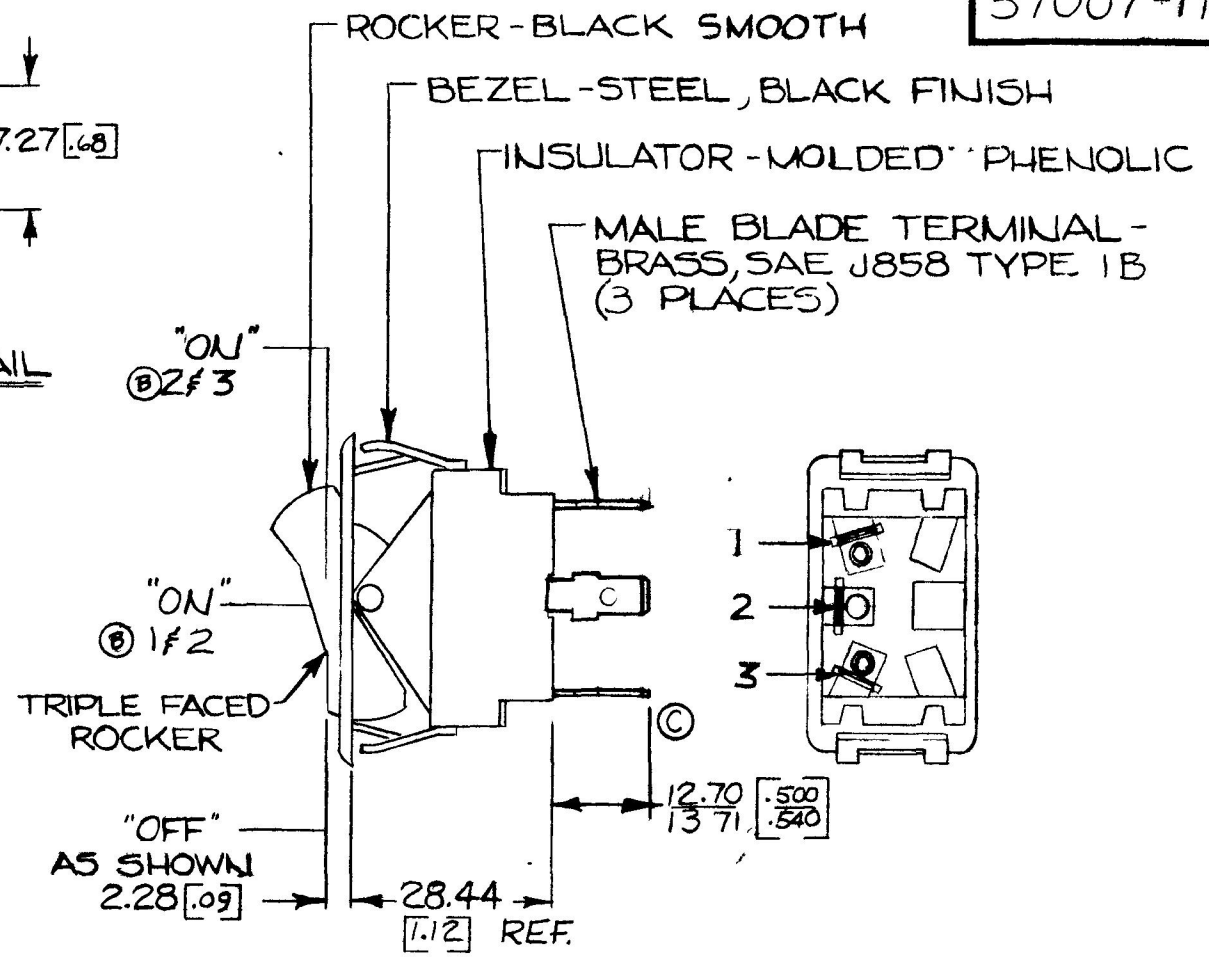

COLE-HERSEE CO.
NPM

57007-11

DIMENSIONS: MILLIMETERS [INCHES]

15 AMPS @ 12 VDC LAMP LOAD

DO NOT SCALE

LET	WAS	DATE	BY	LET	WAS	DATE	BY	MATERIAL	DRAWN	CHECKED	APPRV'D	SCALE	NOTE	DATE DRAWN
								—H—	JWH	FF		1:1	BASIC WITH TRIPLE BLACK ROCKER & BLK NARROW BEZEL	8-22-75
				C	REV TERMS	1-8-76	CS	FINISH						DATE BLUEPRINT
				B	ADD CIRCUITRY	10-5-81	CS							
				A	REV/20848	12-28-79	VA	TOLERANCES						
					ISSUED	4-18-79	Y	FRACTIONAL ±						
								DECIMAL ±.015						
										SPD.T. HEATER				
										ROCKER SWITCH				57007-11