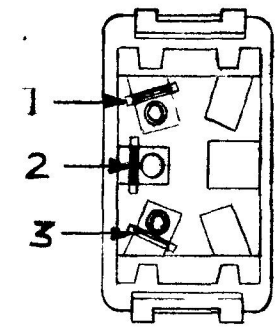

COLE-HERSEE CO.
NPM

57007-11

DIMENSIONS: MILLIMETERS [INCHES]

15 AMPS @ 12 VDC LAMP LOAD

DO NOT SCALE

LET	WAS	DATE	BY	LET	WAS	DATE	BY	MATERIAL	DRAWN	CHECKED	APPRV'D	SCALE	NOTE	DATE DRAWN
								—H—	JWH	FF		1:1	BASIC WITH TRIPLE BLACK ROCKER & BLK NARROW BEZEL	8-22-75
				C	REV TERMS	1-8-76	CS	FINISH						DATE BLUEPRINT
				B	ADD CIRCUITRY	10-5-81	CS							
				A	REV/20848	12-28-79	VA	TOLERANCES						
					ISSUED	4-18-79	Y	FRACTIONAL ±						
								DECIMAL ±.015						
										SPD.T. HEATER				
										ROCKER SWITCH				57007-11