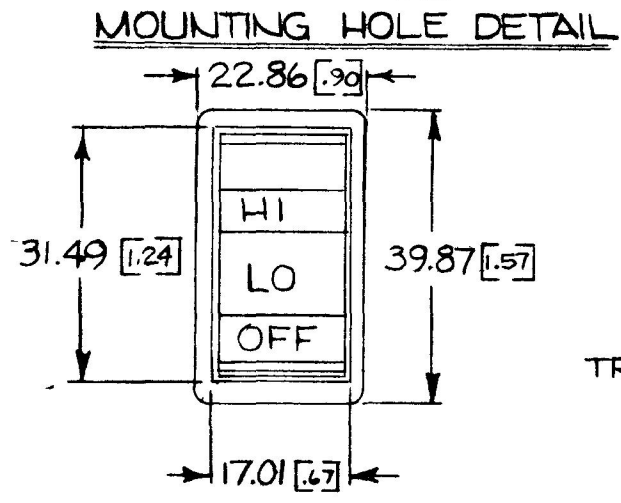

COLE-HERSEE CO.
NPM

57007-11

DIMENSIONS: MILLIMETERS [INCHES]

15 AMPS @ 12 VDC LAMP LOAD

DO NOT SCALE

LET	WAS	DATE	BY	LET	WAS	DATE	BY	MATERIAL	DRAWN	CHECKED	APPRV'D	SCALE	NOTE	DATE DRAWN
								—H—	JWH	FF		1:1	BASIC WITH TRIPLE BLACK ROCKER & BLK NARROW BEZEL	8-22-75
				C	REV TERMS	1-8-76	CS	FINISH						DATE BLUEPRINT
				B	ADD CIRCUITRY	10-5-81	CS							
				A	REV/20848	12-28-79	VA	TOLERANCES						
					ISSUED	4-18-79	Y	FRACTIONAL ±						
								DECIMAL ±.015						
										SPD.T. HEATER				
										ROCKER SWITCH				57007-11