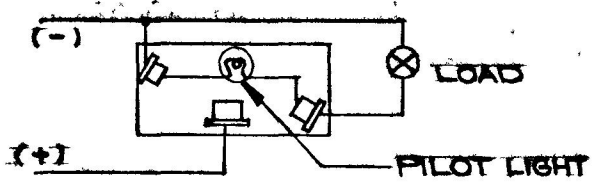

COLE-HERSEE CO.

57300-03

MOUNTING HOLE DETAIL

RED LENS - ILLUMINATED IN "ON" POS.

CIRCUIT DIAGRAM

NOTES

1. SILVER CONTACT RIVETS AND SILVER CONTACT PAD
2. 25 AMPS @ 12 V. DC. LAMP LOAD
3. HEAVY DUTY

DO NOT SCALE

LET	WAS	DATE	BY	LET	WAS	DATE	BY	MATERIAL	DRAWN	CHECKED	APPRV D	SCALE	57300 EXCEPT WITH NARROW BEZEL & BLK. ROCKER, (A)	DATE DRAWN
								NOTED	R.W.	B		1/1		6-30-71
				C	REV 18943	1-13-73	JR	FINISH	COLE-HERSEE COMPANY BOSTON, MASS 02127, U.S.A.					DATE BLUEPRINT
				B	REV 18058	3-29-73	B	NOTED						
				A	ADDED 18033	3-20-73	V	TOLERANCES	ROCKER SWITCH					57300-03
					ISSUED	7-28-71	B	FRACTIONAL ± DECIMAL ±015						