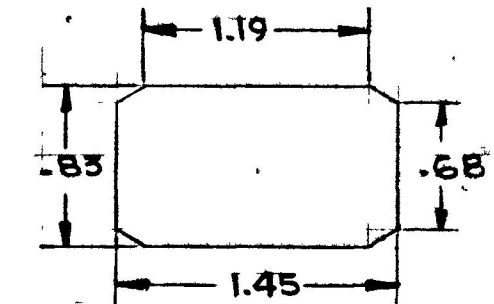

COLE-HERSEE CO.

57300-03

MOUNTING HOLE DETAIL

RED LENS - ILLUMINATED IN "ON" POS.

CIRCUIT DIAGRAM

NOTES

1. SILVER CONTACT RIVETS AND SILVER CONTACT PAD
2. 25 AMPS @ 12 V. DC. LAMP LOAD
3. HEAVY DUTY

DO NOT SCALE

LET	WAS	DATE	BY	LET	WAS	DATE	BY	MATERIAL	DRAWN	CHECKED	APPRV D	SCALE	57300 EXCEPT WITH NARROW BEZEL & BLK. ROCKER, (A)	DATE DRAWN
								NOTED	R.W.	B		1/1		6-30-71
				C	REV 18943	1-13-73	JR	FINISH	COLE-HERSEE COMPANY BOSTON, MASS 02127, U.S.A.					DATE BLUEPRINT
				B	REV 18058	3-29-73	B	NOTED						
				A	ADDED 18033	3-20-73	V	TOLERANCES	ROCKER SWITCH					57300-03
					ISSUED	7-28-71	B	FRACTIONAL ± DECIMAL ±015						