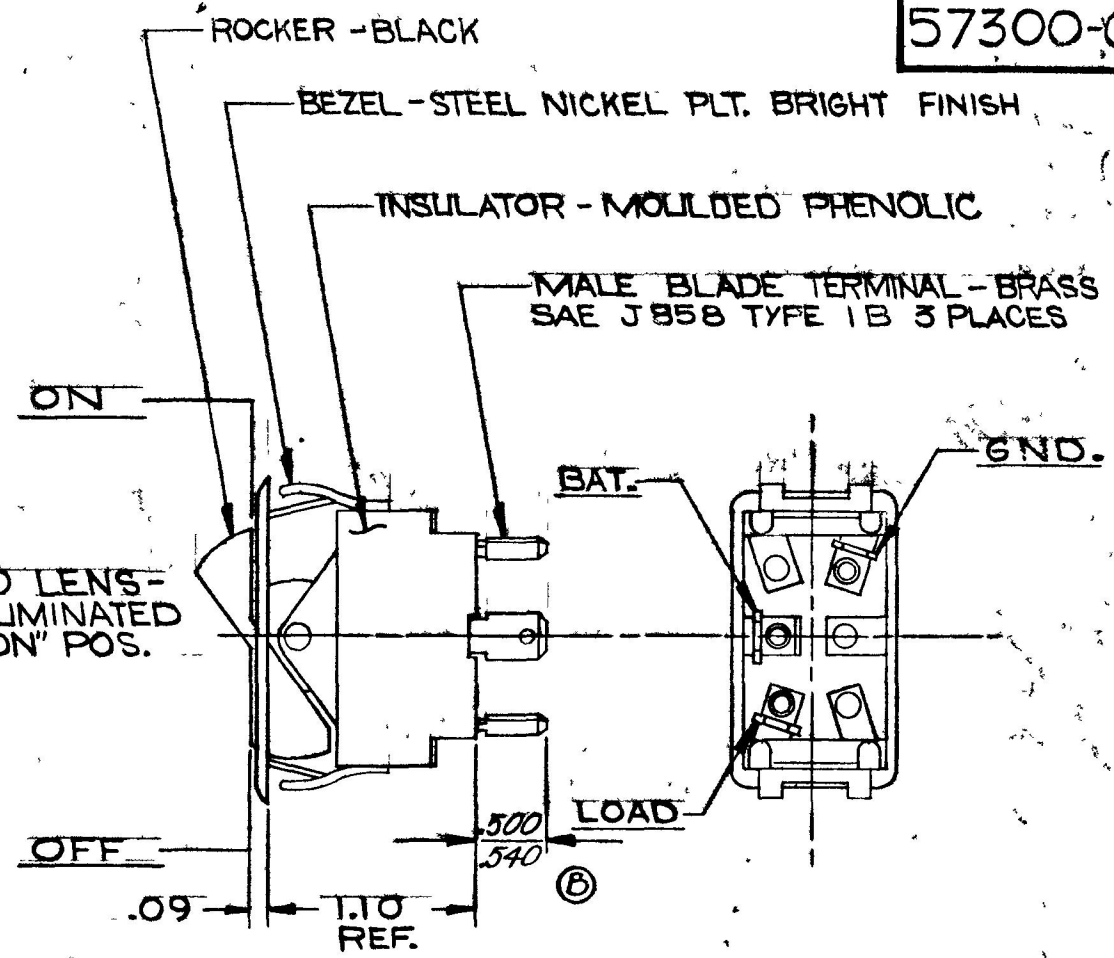

COLE-HERSEE CO.

57300-03

MOUNTING HOLE DETAIL

RED LENS - ILLUMINATED IN "ON" POS.

CIRCUIT DIAGRAM

NOTES

1. SILVER CONTACT RIVETS AND SILVER CONTACT PAD
2. 25 AMPS @ 12 V. DC. LAMP LOAD
3. HEAVY DUTY

DO NOT SCALE

LET	WAS	DATE	BY	LET	WAS	DATE	BY	MATERIAL	DRAWN	CHECKED	APPRV D	SCALE	57300 EXCEPT WITH NARROW BEZEL & BLK. ROCKER, (A)	DATE DRAWN
								NOTED	R.W.	B		1/1		6-30-71
				C	REV 18943	1-13-73	JR	FINISH	COLE-HERSEE COMPANY BOSTON, MASS 02127, U.S.A.					DATE BLUEPRINT
				B	REV 18058	3-29-73	B	NOTED						
				A	ADDED 18033	3-20-73	V	TOLERANCES	ROCKER SWITCH					57300-03
					ISSUED	7-28-71	B	FRACTIONAL ± DECIMAL ±015						