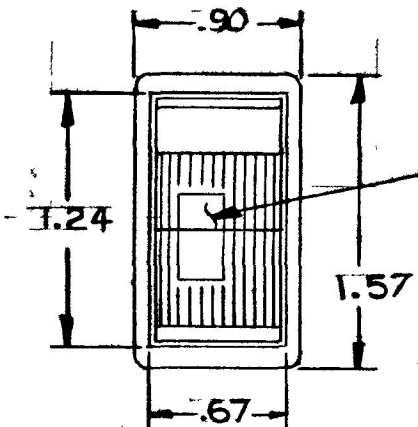

COLE-HERSEE CO.

57300-03

MOUNTING HOLE DETAIL

RED LENS - ILLUMINATED IN "ON" POS.

CIRCUIT DIAGRAM

NOTES

1. SILVER CONTACT RIVETS AND SILVER CONTACT PAD
2. 25 AMPS @ 12 V. DC. LAMP LOAD
3. HEAVY DUTY

DO NOT SCALE

LET	WAS	DATE	BY	LET	WAS	DATE	BY	MATERIAL	DRAWN	CHECKED	APPRV D	SCALE	57300 EXCEPT WITH NARROW BEZEL & BLK. ROCKER, (A)	DATE DRAWN
								NOTED	R.W.	B		1/1		6-30-71
				C	REV 18943	1-13-73	JR	FINISH	COLE-HERSEE COMPANY BOSTON, MASS 02127, U.S.A.					DATE BLUEPRINT
				B	REV 18058	3-29-73	B	NOTED						
				A	ADDED 18033	3-20-73	V	TOLERANCES	ROCKER SWITCH					57300-03
					ISSUED	7-28-71	B	FRACTIONAL ± DECIMAL ±015						