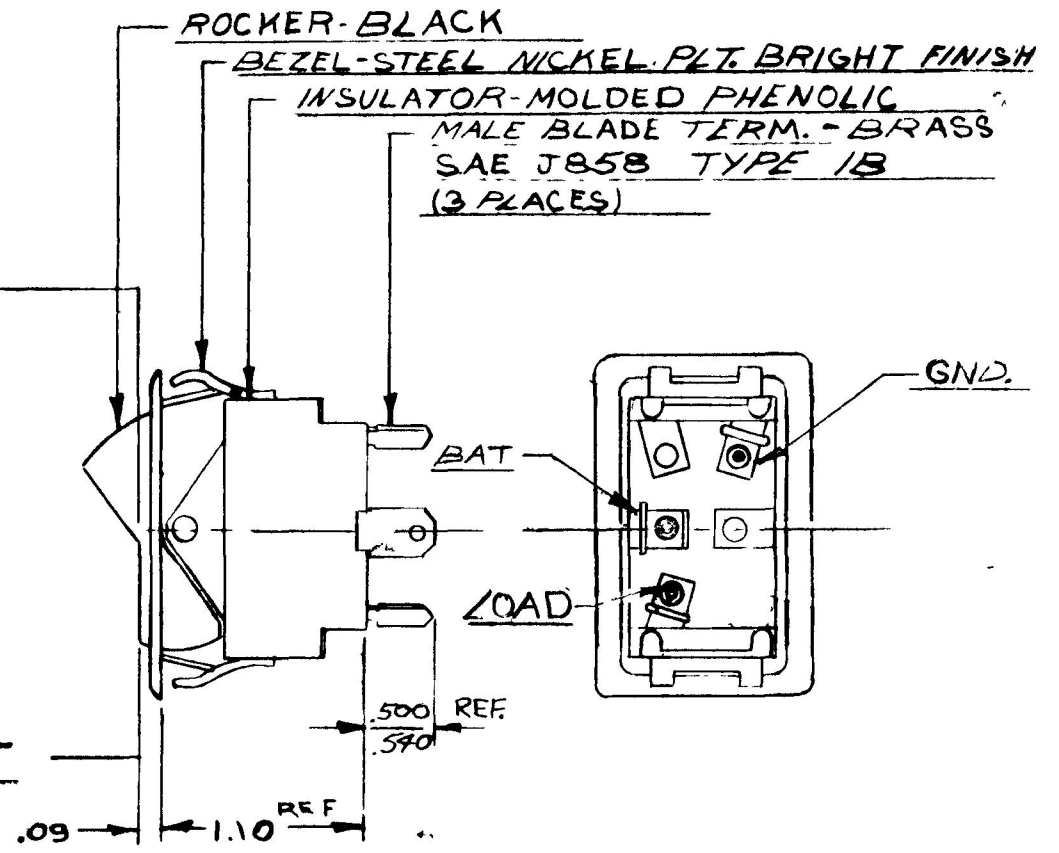

57300-10

COLE-HERSEE CO.

RED LENS ILLUMINATED IN "ON" POS

ON

OFF

25 AMPS @ 12VDC LAMP LOAD

NOTE:

SILVER CONTACT RIVETS AND SILVER CONTACT PADS

HEAVY DUTY

DO NOT SCALE

LET	WAS	DATE	BY	LET	WAS	DATE	BY	MATERIAL	DRAWN	CHECKED	APPRV'D	SCALE	57300-02 WITH BLACK ROCKER	DATE DRAWN
								#	E	12/13		1/1		9-24-73
								FINISH	COLE-HERSEE COMPANY BOSTON, MASS 02127, U S A					DATE BLUEPRINT
								TOLERANCES	ST ST ROCKER SWITCH WITH PILOT LIGHT					57300-10
								FRACTIONAL ±						
								DECIMAL ±						