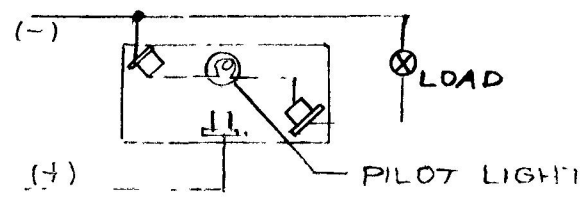

57300-10

COLE-HERSEE CO.

RED LENS ILLUMINATED IN "ON" POS

ON

OFF

25 AMPS @ 12VDC LAMP LOAD

NOTE:

SILVER CONTACT RIVETS AND SILVER CONTACT PADS

HEAVY DUTY

DO NOT SCALE

LET	WAS	DATE	BY	LET	WAS	DATE	BY	MATERIAL	DRAWN	CHECKED	APPRV'D	SCALE	57300-02 WITH BLACK ROCKER	DATE DRAWN
								#	E	12/13		1/1		9-24-73
								FINISH	COLE-HERSEE COMPANY BOSTON, MASS 02127, U S A					DATE BLUEPRINT
								TOLERANCES	ST ST ROCKER SWITCH WITH PILOT LIGHT					57300-10
								FRACTIONAL ±						
								DECIMAL ±						