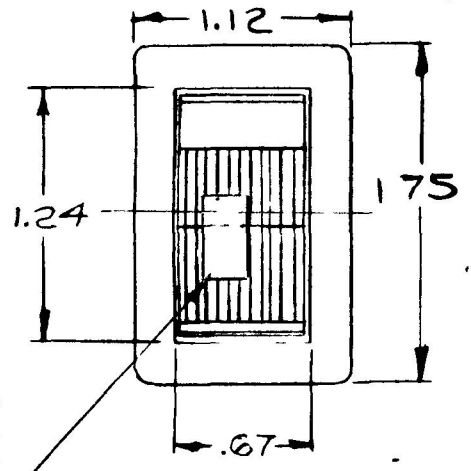

57300-10

COLE-HERSEE CO.

RED LENS ILLUMINATED IN "ON" POS

ON

OFF

25 AMPS @ 12VDC LAMP LOAD

NOTE:

SILVER CONTACT RIVETS AND SILVER CONTACT PADS

HEAVY DUTY

DO NOT SCALE

LET	WAS	DATE	BY	LET	WAS	DATE	BY	MATERIAL	DRAWN	CHECKED	APPRV'D	SCALE	57300-02 WITH BLACK ROCKER	DATE DRAWN
								#	E	12/13		1/1		9-24-73
								FINISH	COLE-HERSEE COMPANY BOSTON, MASS 02127, U S A					DATE BLUEPRINT
								TOLERANCES	ST ST ROCKER SWITCH WITH PILOT LIGHT					57300-10
								FRACTIONAL ±						
								DECIMAL ±						