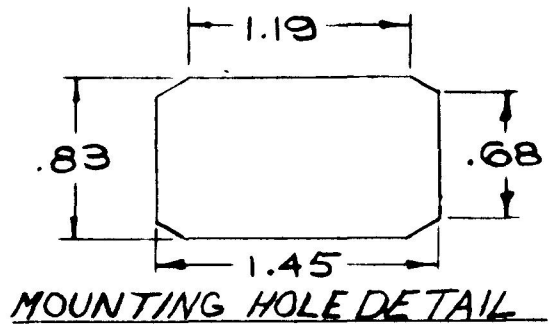

57300-10

COLE-HERSEE CO.

RED LENS ILLUMINATED IN "ON" POS

ON

OFF

25 AMPS @ 12VDC LAMP LOAD

NOTE:

SILVER CONTACT RIVETS AND SILVER CONTACT PADS

HEAVY DUTY

DO NOT SCALE

LET	WAS	DATE	BY	LET	WAS	DATE	BY	MATERIAL	DRAWN	CHECKED	APPRV'D	SCALE	57300-02 WITH BLACK ROCKER	DATE DRAWN
								#	E	12/13		1/1		9-24-73
								FINISH	COLE-HERSEE COMPANY BOSTON, MASS 02127, U S A					DATE BLUEPRINT
								TOLERANCES	ST ST ROCKER SWITCH WITH PILOT LIGHT					57300-10
								FRACTIONAL ±						
								DECIMAL ±						