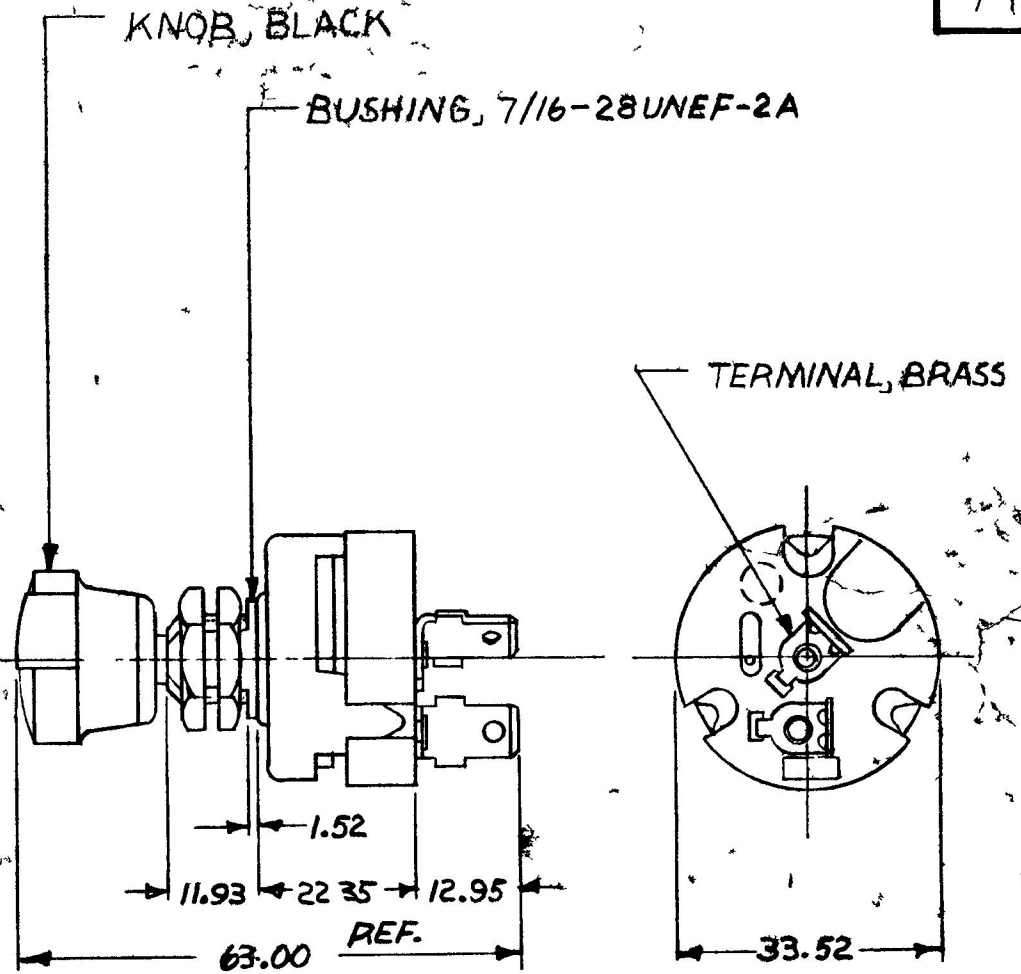

7496

MM	IN
15	010
52	060
48	334
55	337
11 93	470
12 96	510
22 35	880
33 52	1,320
63 00	2,520

8.0 OHMS ± 10%

DO NOT SCALE

LET	WAS	DATE	BY	LET	WAS	DATE	BY	MATERIAL	DRAWN	CHECKED	APPRV D	SCALE	DATE DRAWN
								NOTED	RG	FY		11	3-2-59
								FINISH NOTED					DATE BLUEPRINT
								TOLERANCES					
				F	REDRAWN	3-6-80	(R)	DECIMAL ± .010 METRIC ± .25	RHEOSTAT SWITCH				7496