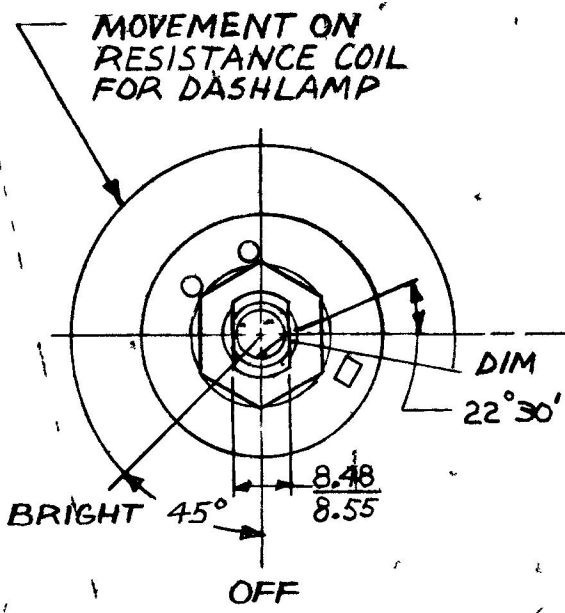

7496

MM	IN
15	010
52	060
48	334
55	337
11 93	470
12 96	510
22 35	880
33 52	1,320
63 00	2,520

8.0 OHMS ± 10%

DO NOT SCALE

LET	WAS	DATE	BY	LET	WAS	DATE	BY	MATERIAL	DRAWN	CHECKED	APPRV D	SCALE	DATE DRAWN
								NOTED	RG	FY		11	3-2-59
								FINISH NOTED					DATE BLUEPRINT
								TOLERANCES					
				F	REDRAWN	3-6-80	(R)	DECIMAL ± .010 METRIC ± .25	RHEOSTAT SWITCH				7496