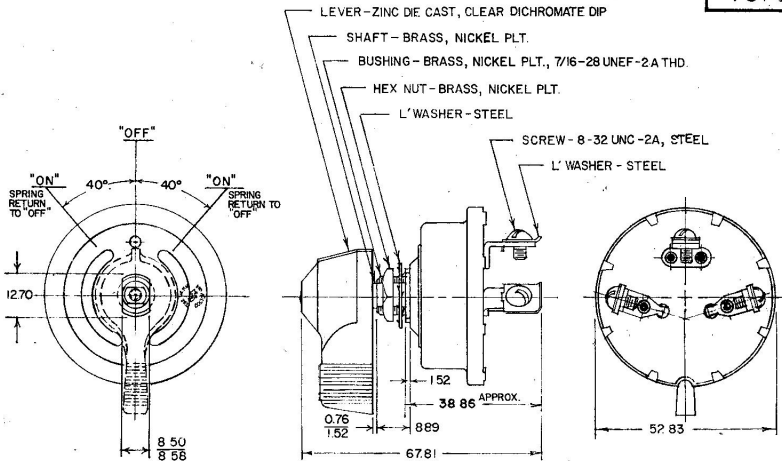

75701

Confidential Property of Cole Hersee

METRIC

DO NOT SCALE

LET	WAS	DATE	BY	LET	WAS	DATE	BY	MATERIAL	DRAWN	CHECKED	APPROV'D	SCALE	DATE DRAWN
								—//—	SB	FY	4-18-78	1:1	7-2-64
								FINISH	<b>COLE-HERSEE COMPANY</b> BOSTON, MASS. 02127, U.S.A.				DATE BLUEPRINT
				F	0452	3/4/71	JN	—//—					DATE BLUEPRINT
				E	CASCO ZINC/25234	11/24/71	5H	TOLERANCES	<b>3-POSITION ROTARY SWITCH</b>				75701
				D	REDRAWN	2-27-78	FR	FRACTIONAL ±					
								DECIMAL ± .25					