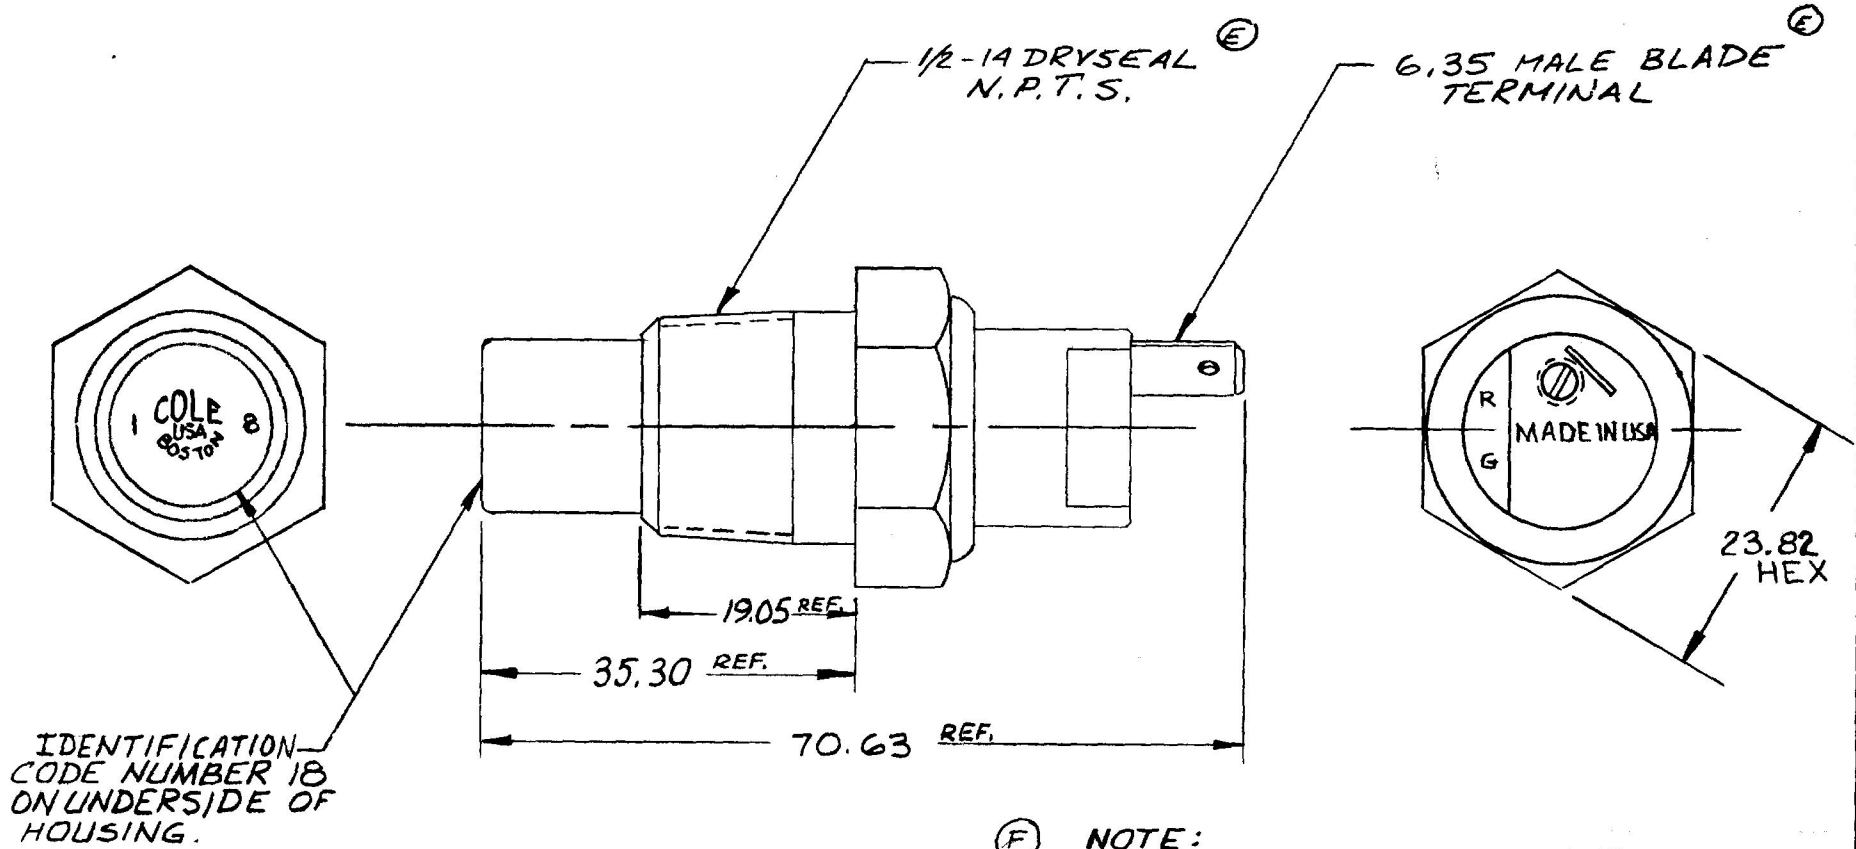

84218

MM	IN
6.35	.250
19.05	.750
23.82	.938
35.30	1.390
70.63	2.781
93.3°C	200°F

IDENTIFICATION CODE NUMBER 18 ON UNDERSIDE OF HOUSING.

(F) NOTE: CONTACT ARM MAKES WITH "R" @ 184°F - 216°F

METRIC

DO NOT SCALE

LET.	WAS	DATE	BY	LET	WAS	DATE	BY	MATERIAL	DRAWN	CHECKED	APPR'D.	SCALE	DATE DRAWN
								<i>H</i>	AF	<i>[Signature]</i>		NS	5-9-69
								FINISH					DATE BLUEPRINT
				F	ECN 26197	5-21-96	EB	<i>H</i>	 Cole Hersee Co. <small>20 OLD COLONY AVENUE, SOUTH BOSTON, MA, U.S.A. 02127</small>				
				E	ECN 23906	11-22-88	AF	TOLERANCES					
				D	REVISED & REDRAWN ECN 23828	9/9/88	AF	DECIMAL ± METRIC ±	TEMPERATURE SWITCH 84218				