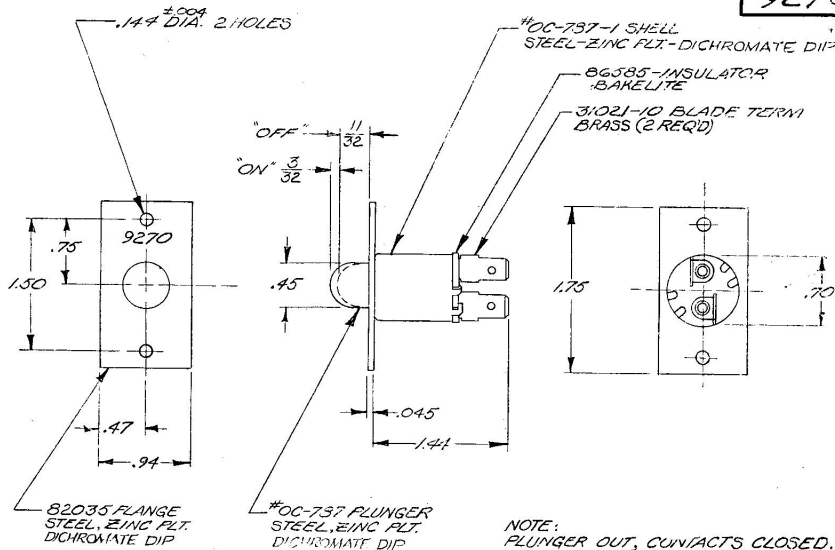

9270

VD-9001

Confidential Property of Cole Hersee

DO NOT SCALE

LET	WAS	DATE	BY	LET	WAS	DATE	BY	MATERIAL	DRAWN	CHECKED	APPR'D.	SCALE	DATE DRAWN
								NOTED	EA	✓	RS	FULL	9-2-60
								FINISH NOTED	COLE-HERSEE COMPANY BOSTON, MASS. 02127, U.S.A.				DATE BLUEPRINT
								TOLERANCES FRACTIONAL $\pm .015$ DECIMAL $\pm .010$	CONTROL VALVE SWITCH				9270
				F	REISSUED NO CHANGE	11-21-72	JB						