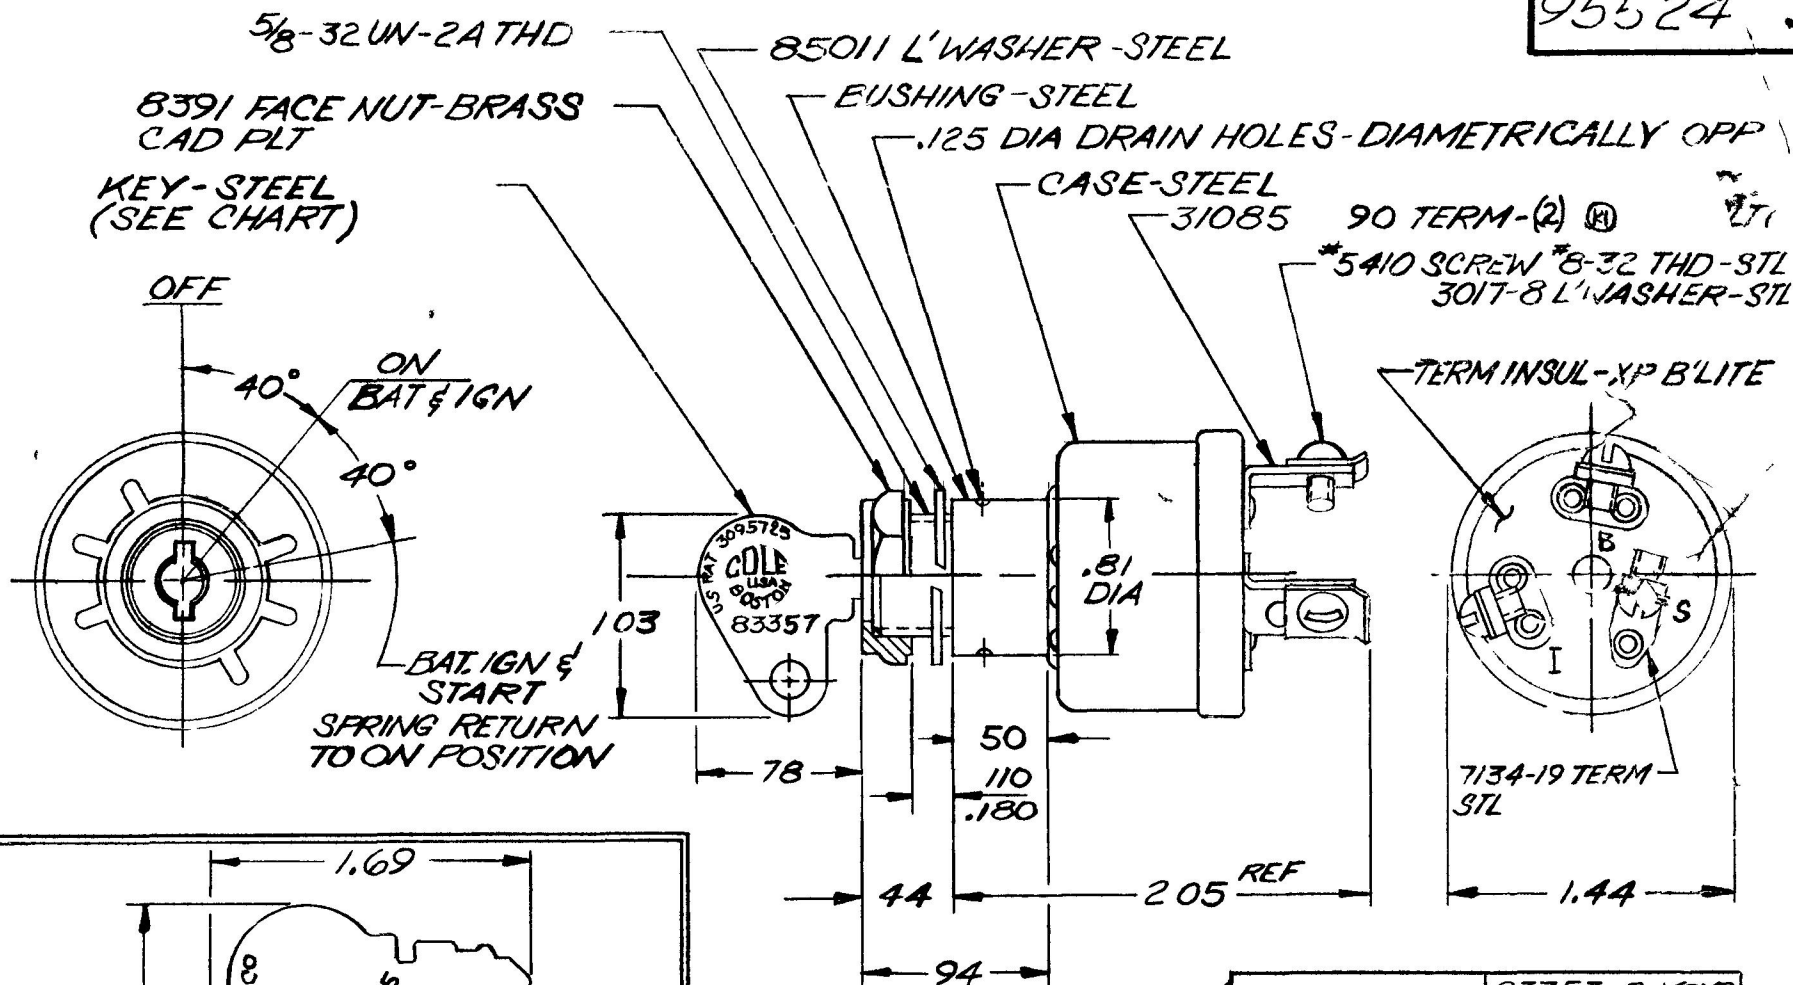

COLE-HERSEE CO.

95524

NOTES:
 (R) 1 ALL STEEL PARTS PLATED
 2 O RING SEALED AT BUSHING

95524 B	83353-2 KEYS RINGED
95524 A	83357-2 KEYS RINGED
95524 BASIC	_____
SWITCH NO	KEY PART NO.

APPLICABLE SAE STANDARD OR RECOMMENDED PRACTICE SAE J259

DO NOT SCALE

LET	WAS	DATE	BY	LET	WAS	DATE	BY	MATERIAL	DRAWN	CHECKED	APPRV D	SCALE	DATE DRAWN
								✓	EA	✓		FULL	12-13-62
								FINISH	COLE-HERSEE COMPANY				DATE BLUEPRINT
									BOSTON MASS 02127 U.S.A.				
								TOLERANCES	WEATHER PROOF				95524
								FRACTIONAL ±	IGN & START SWITCH				
								DECIMAL ± 01					