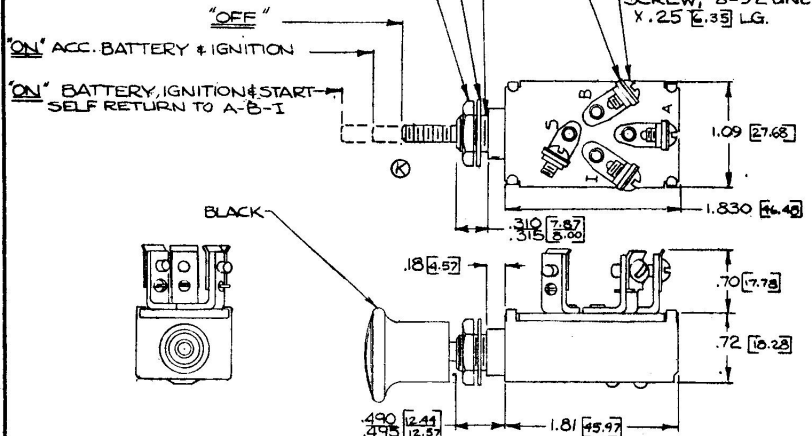

9576

LEGEND &amp; RATING @ 12V DC

B	BATTERY	→
A	ACCESSORY	10 AMPS
I	IGNITION	5 AMPS
S	START	3 AMPS

Confidential Property of Cole Hersee

NOTE: ALL STEEL PARTS PLATED

APPLICABLE SAE STANDARD OR RECOMMENDED PRACTICE SAE J259

DO NOT SCALE

LET	WAS	DATE	BY	LET	WAS	DATE	BY	MATERIAL	DRAWN	CHECKED	APPROVED	SCALE	DATE DRAWN
								1/4	EA			1/2	8-5-57
				L	ADD RATING	12-25-53	EF	FINISH	<b>COLE-HERSEE COMPANY</b> BOSTON, MASS. 02127, U.S.A.				DATE BLUEPRINT
				K	REVISE / SHAFT / 21312	3-17-51	CF	1/1					
				J	REV / 20975	10-14-80	CG	TOLERANCES	IGNITION & START PUSH PULL SWITCH				9576
				H	REDRAWN	11-21-75	KG	FRACTIONAL ± DECIMAL ±.01					