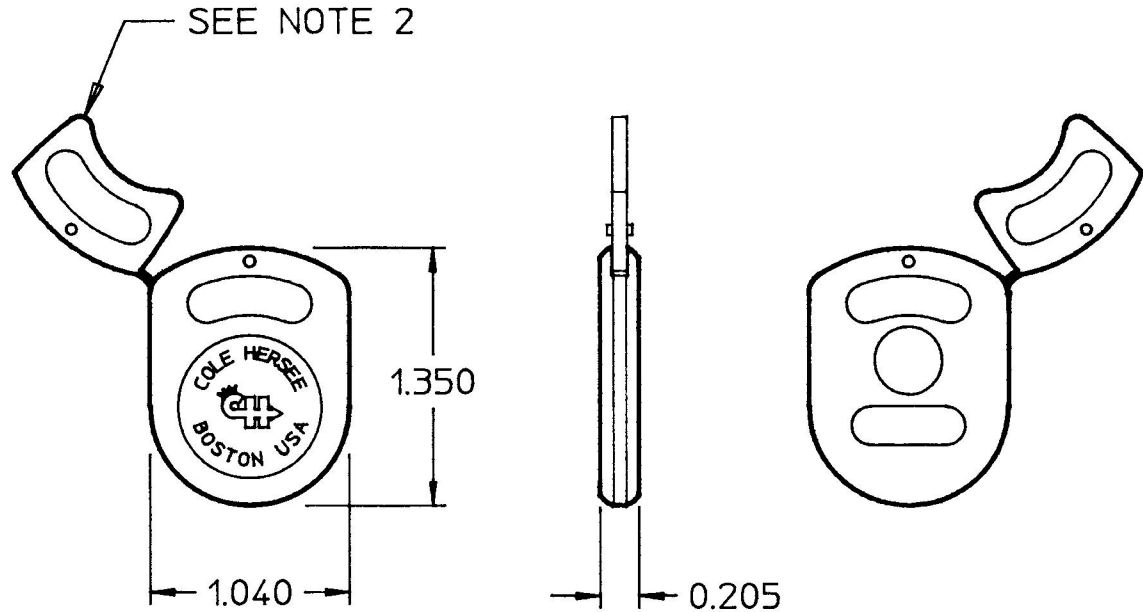

98635

CHART

98635-08	FLUORESCENT
98635-07	WHITE
98635-06	GREEN
98635-05	BLUE
98635-04	YELLOW
98635-03	RED
98635-02	BROWN
98635-01	BLACK
PART NO.	COLOR

NOTES:

1. MATERIAL: PLASTIC
2. LATCH CAN BE ON EITHER SIDE OF COVER
3. ALL DIMENSIONS ARE REFERENCE

DO NOT SCALE

LET.	WAS	DATE	BY	LET.	WAS	DATE	BY	MATERIAL	DRAWN	CHK	APVD	SCALE	DATE DRAWN
									MJT	RJF		1:1	7/21/93
								FINISH	 Cole Hersee Co. 20 OLD COLONY AVENUE, BOSTON, MA., U.S.A. 02127				DATE BLUEPRINTED
								TOLERANCES	COVER, KEY				98635
							DECIMAL ± ANGLE ±						
					ISSUED	7-27-93	RJF						