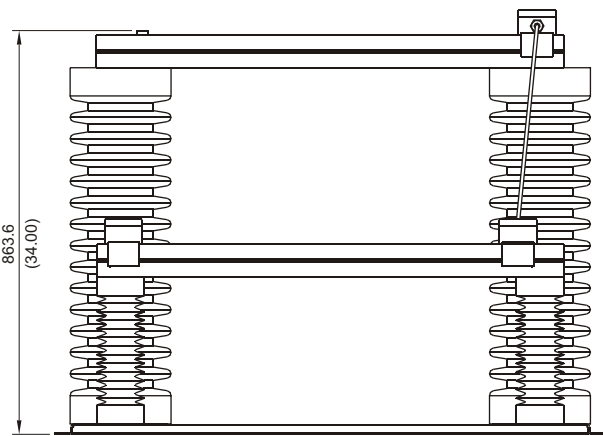

TOP

**RATINGS:**  
 MAXIMUM VOLTAGE . 44,000 Vac  
 MAXIMUM CURRENT . 220 mA  
 RESISTANCE . . . . . 200 kΩ  
 THERMAL . . . . . 1 MINUTE ON  
 120 MINUTES OFF

FRONT

RIGHT SIDE

**NOTES:**

1. DIMENSIONS IN MILLIMETRES (INCHES).
2. TERMINAL-BLOCK SCREWS: 6-32 x 0.25.
3. MOUNTING SCREWS: M6 OR 0.25-20.
4. USE LIQUID-TIGHT GLAND FOR TERMINAL-BLOCK-ENCLOSURE CABLE ENTRY.

**ER-72KV SENSING RESISTOR**