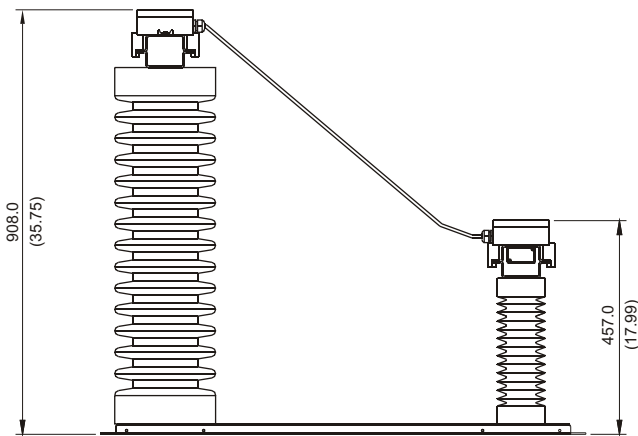

TOP

**RATINGS:**  
 MAXIMUM VOLTAGE . 44,000 Vac  
 MAXIMUM CURRENT . 220 mA  
 RESISTANCE . . . . . 200 kΩ  
 THERMAL . . . . . 1 MINUTE ON  
 120 MINUTES OFF

FRONT

RIGHT SIDE

**NOTES:**

1. DIMENSIONS IN MILLIMETRES (INCHES).
2. TERMINAL-BLOCK SCREWS: 6-32 x 0.25.
3. MOUNTING SCREWS: M6 OR 0.25-20.
4. USE LIQUID-TIGHT GLAND FOR TERMINAL-BLOCK-ENCLOSURE CABLE ENTRY.