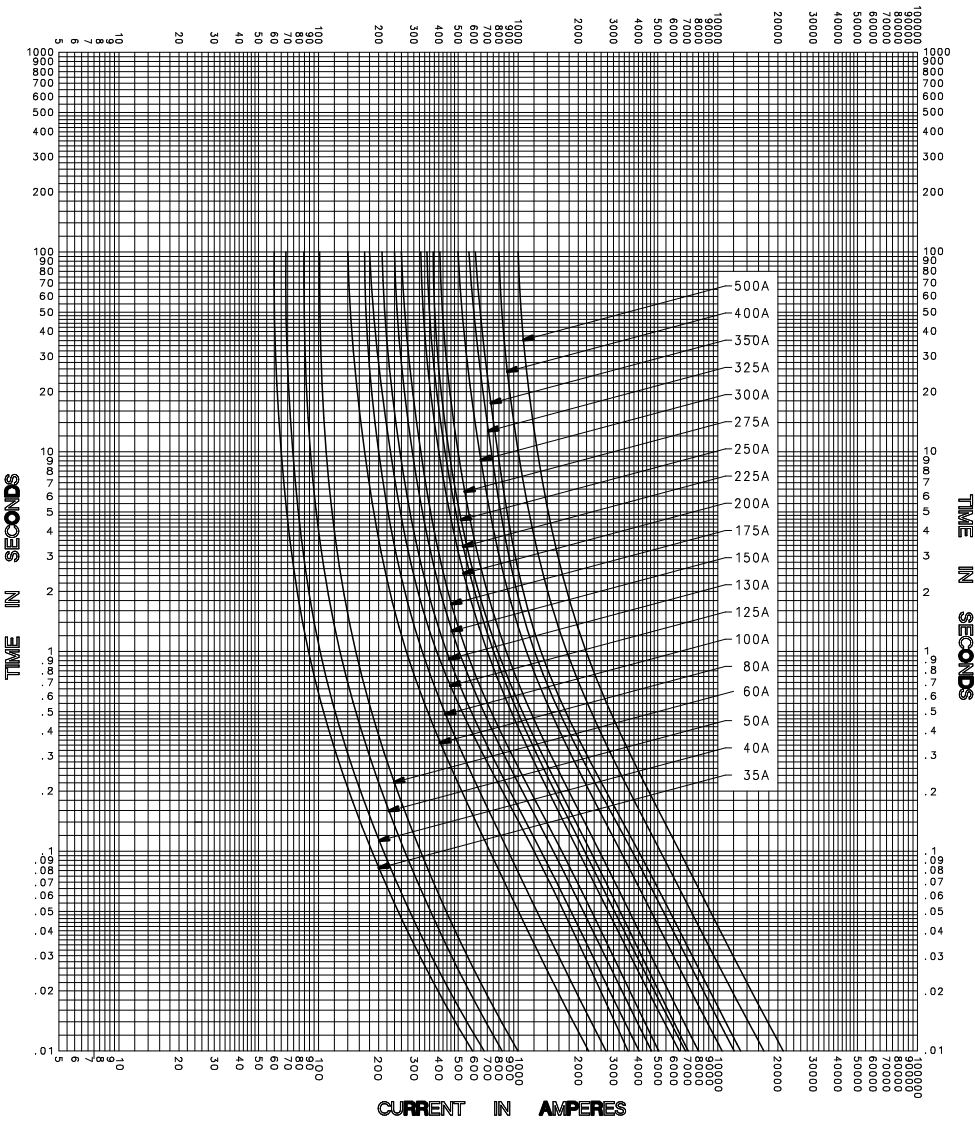

CURRENT IN AMPERES

CURRENT IN AMPERES

TEST VOLTAGE \_\_\_\_\_ TIME CONSTANT / POWER FACTOR \_\_\_\_\_  
 BASIS FOR DATA \_\_\_\_\_

FUSE CATALOG NUMBER  
 CNL (35A - 500A)

LITTELFUSE, INC.  
 DES PLAINES, ILL. USA

DRAWN BY LLL  
 DATE 03/22/05  
 CHECKED BY MP

TIME CURRENT CHARACTERISTIC CURVES

DRAWING NO. C-FCC000001

-THIS DATA GENERATED ON CAD-

**UNCONTROLLED DOCUMENT**