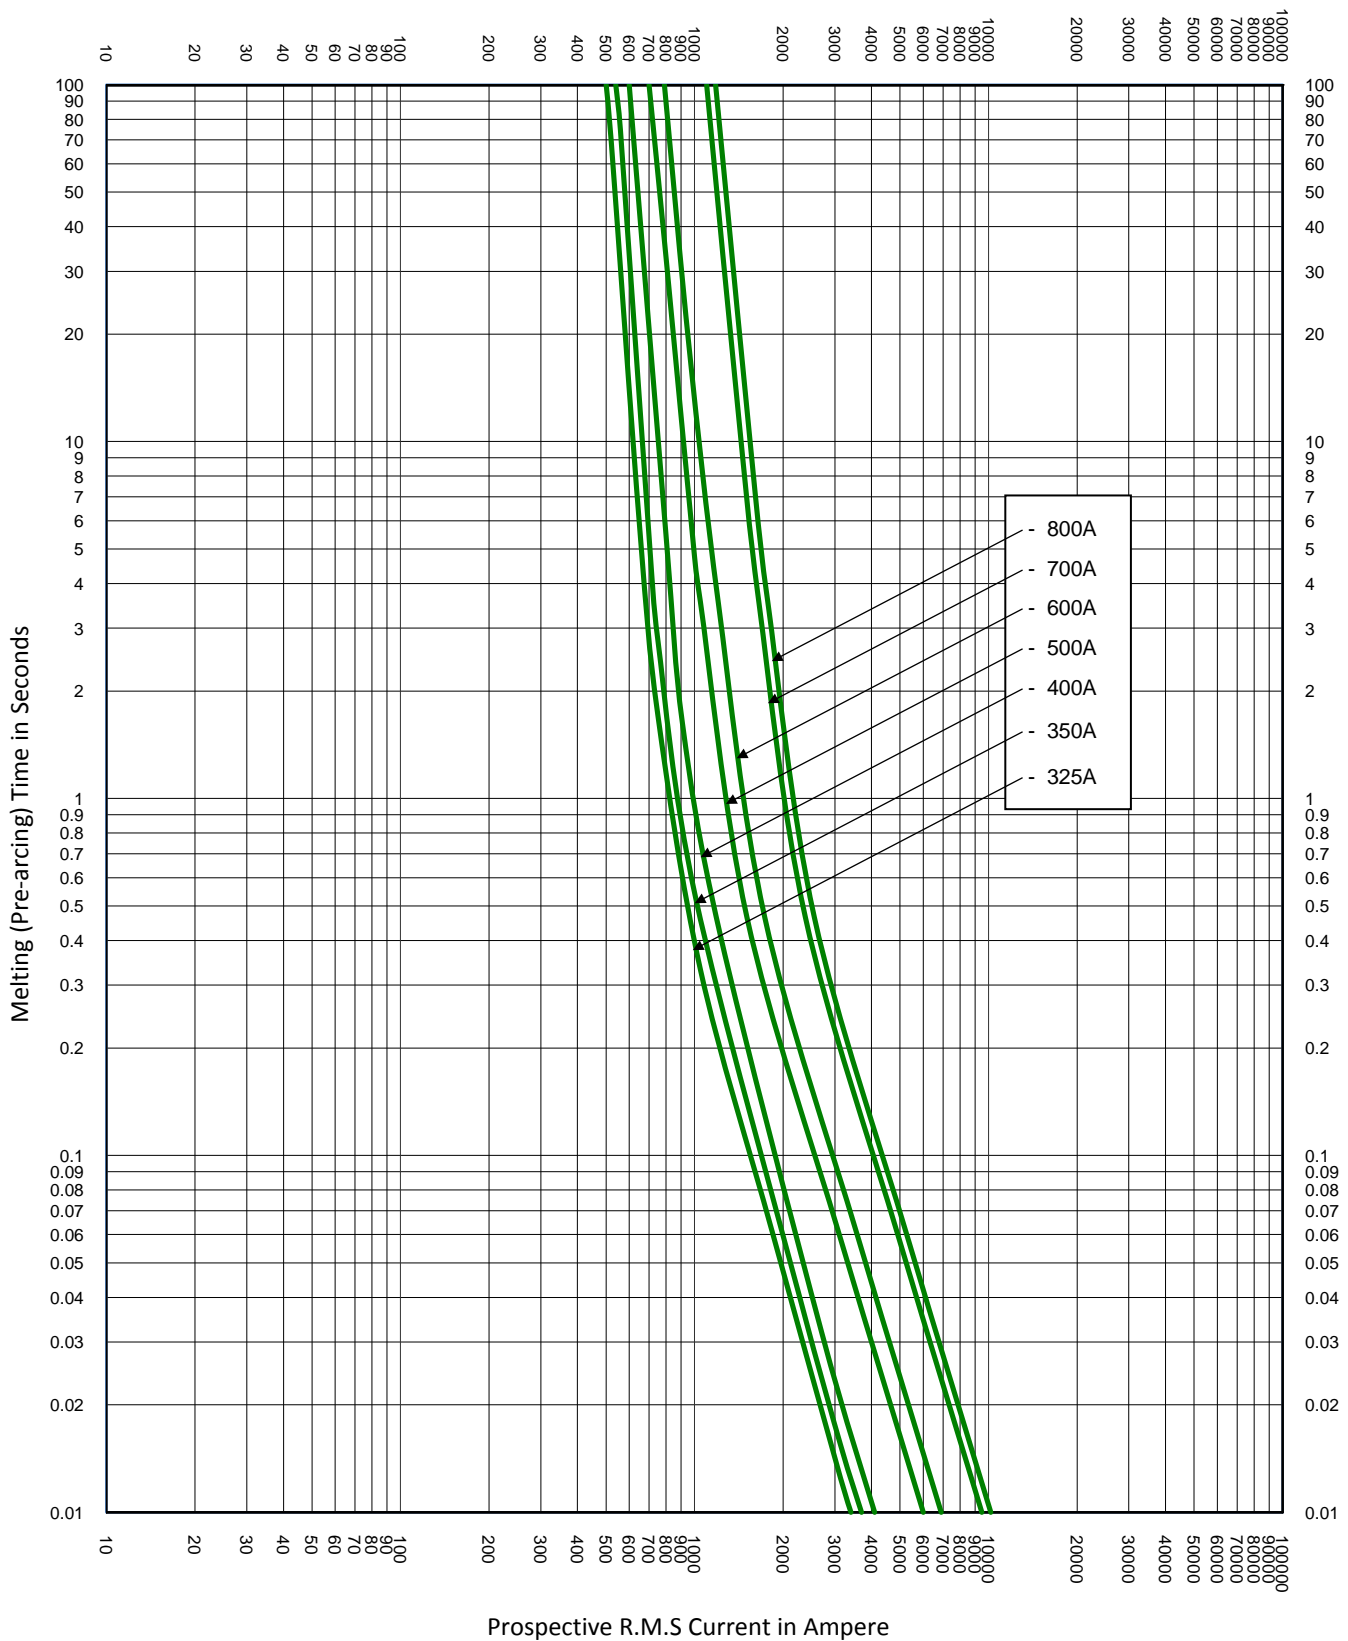

TEST VOLTAGE:	TIME CONSTANT/POWER FACTOR:	FUSE CATALOG NUMBER:
BASIS FOR DATA:		CNNE 35A - 800A
		DRAWN BY: LLL
		DATE: 02/05/2015
		REVISION: A
TIME CURRENT CHARACTERISTIC CURVES		DRAWING NO.: SHEET 3 OF 3
		FCC01-CNNE

TEST VOLTAGE:	TIME CONSTANT/POWER FACTOR:	FUSE CATALOG NUMBER:
BASIS FOR DATA:		CNNE 35A - 800A
		DRAWN BY: LLL DATE: 02/05/2015 REVISION: A
<b>TIME CURRENT CHARACTERISTIC CURVES</b>		DRAWING NO.: FCC01-CNNE SHEET 3 OF 3