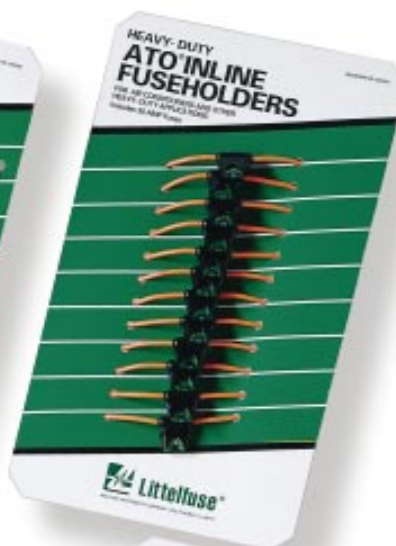

ATO® Heavy Duty In-Line Fuseholder Display

Contains 12 Heavy Duty In-line Fuseholders (Part # FHA 30) for ATO® fuses up to 30 amps. Each holder has two 4" leads of 12 gauge orange wire. 30 amp ATO Fuse included.

US and Canadian Part No. 094303