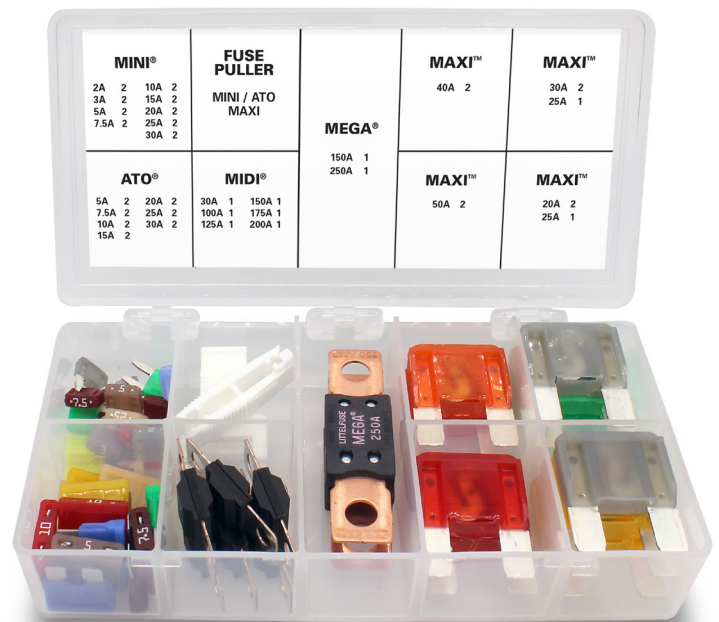

COMMERCIAL VEHICLE EMERGENCY EQUIPMENT REQUIREMENTS

COMMERCIAL & FLEET VEHICLE EMERGENCY FUSE KIT

The Federal Motor Carrier Safety Regulations (FMCSR), specify minimum standards for commercial vehicle components such as lighting, electrical equipment, brakes, and windows. FMCSR, Title 49 CFR Part 393.95, Subpart H specifies **all power units in commercial service must carry safety equipment such as spare fuses.**

Littelfuse® offers a complete Commercial & Fleet Vehicle Emergency Fuse Kit providing compliance and protection on the road. This convenient kit contains the proper amperage fuses for all vehicle types along with blade fuse pullers. For more information on these regulations, visit:

www.ntea.com/NTEA/Industry/RegulatoryRequirements

Commercial & Fleet Vehicle
Emergency Fuse Kit Contents:
Part No: 00941003Z

- | | | | |
|--------------|---------------|---------------|---------------------|
| (2) ATO 5A | (2) MINI 2A | (1) MIDI 30A | (2) MAXI 20A |
| (2) ATO 7.5A | (2) MINI 3A | (1) MIDI 100A | (2) MAXI 25A |
| (2) ATO 10A | (2) MINI 5A | (1) MIDI 125A | (2) MAXI 30A |
| (2) ATO 15A | (2) MINI 7.5A | (1) MIDI 150A | (2) MAXI 40A |
| (2) ATO 20A | (2) MINI 10A | (1) MIDI 175A | (2) MAXI 50A |
| (2) ATO 25A | (2) MINI 15A | (1) MIDI 200A | |
| (2) ATO 30A | (2) MINI 20A | | (1) ATO/MINI Puller |
| | (2) MINI 25A | (1) MEGA 150A | (1) MAXI Puller |
| | (2) MINI 30A | (1) MEGA 250A | |

OTHER EMERGENCY KITS AVAILABLE FROM LITTELFUSE®

MINI®
Emergency Fuse Kit
Part No: 00940363ZP

Motorcycle Glass
Emergency Fuse Kit
Part No: 00940365ZP

Motorcycle ATO®
Emergency Fuse Kit
Part No: 00940366ZP