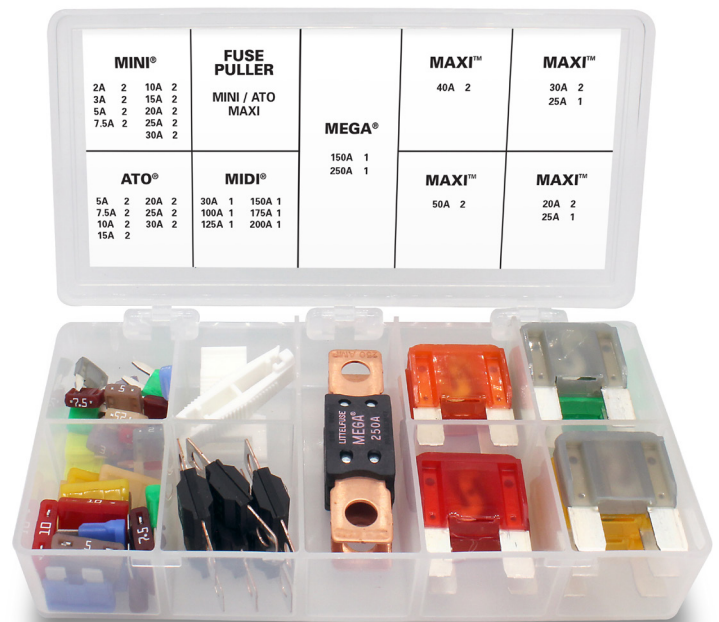

# COMMERCIAL & FLEET VEHICLE EMERGENCY FUSE KIT

The Federal Motor Carrier Safety Regulations (FMCSR), specify minimum standards for commercial vehicle components such as lighting, electrical equipment, brakes, and windows. FMCSR, Title 49 CFR Part 393.95, Subpart H specifies **all power units in commercial service must carry safety equipment such as spare fuses.**

Littelfuse® offers a complete Commercial & Fleet Vehicle Emergency Fuse Kit providing compliance and protection on the road. This convenient kit contains the proper amperage fuses for all vehicle types along with blade fuse pullers. For more information on these regulations, visit:

[www.ntea.com/NTEA/Industry/RegulatoryRequirements](http://www.ntea.com/NTEA/Industry/RegulatoryRequirements)

Commercial & Fleet Vehicle  
Emergency Fuse Kit Contents:  
Part No: 00941003Z

- |              |               |               |                     |
|--------------|---------------|---------------|---------------------|
| (2) ATO 5A   | (2) MINI 2A   | (1) MIDI 30A  | (2) MAXI 20A        |
| (2) ATO 7.5A | (2) MINI 3A   | (1) MIDI 100A | (2) MAXI 25A        |
| (2) ATO 10A  | (2) MINI 5A   | (1) MIDI 125A | (2) MAXI 30A        |
| (2) ATO 15A  | (2) MINI 7.5A | (1) MIDI 150A | (2) MAXI 40A        |
| (2) ATO 20A  | (2) MINI 10A  | (1) MIDI 175A | (2) MAXI 50A        |
| (2) ATO 25A  | (2) MINI 15A  | (1) MIDI 200A |                     |
| (2) ATO 30A  | (2) MINI 20A  |               | (1) ATO/MINI Puller |
|              | (2) MINI 25A  | (1) MEGA 150A | (1) MAXI Puller     |
|              | (2) MINI 30A  | (1) MEGA 250A |                     |

**OTHER EMERGENCY KITS AVAILABLE FROM LITTELFUSE®**

MINI®  
Emergency Fuse Kit  
Part No: 00940363ZP

Motorcycle Glass  
Emergency Fuse Kit  
Part No: 00940365ZP

Motorcycle ATO®  
Emergency Fuse Kit  
Part No: 00940366ZP