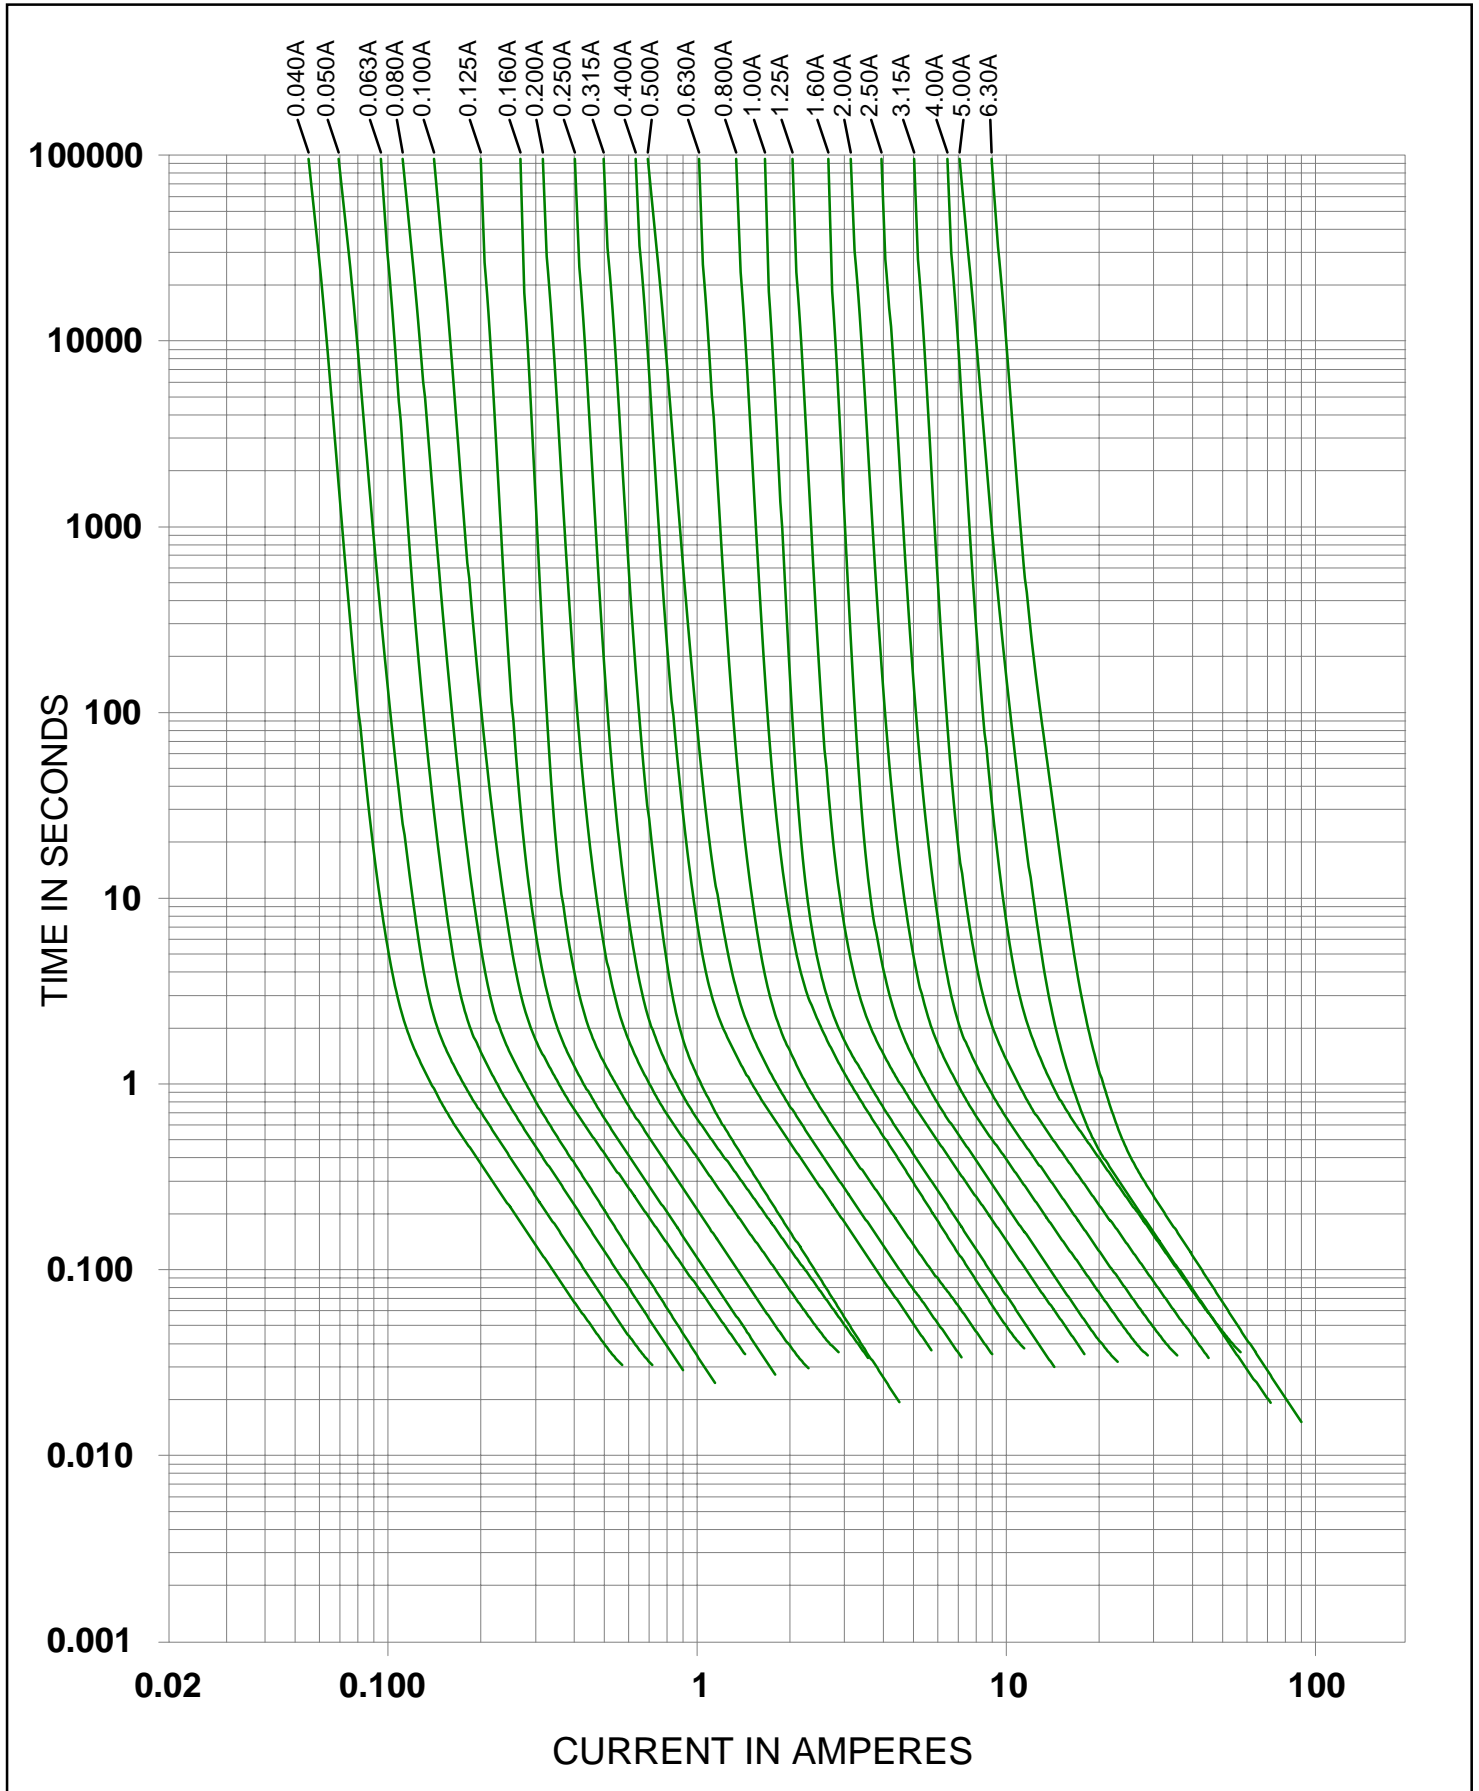

Littelfuse®

TR5® Time Lag Fuse
372 Series
IEC127-3/4

Specifications are subject to change without notice.

Note: 1.00 means the number one with two decimal places.

AKL V3.9 06.01.23