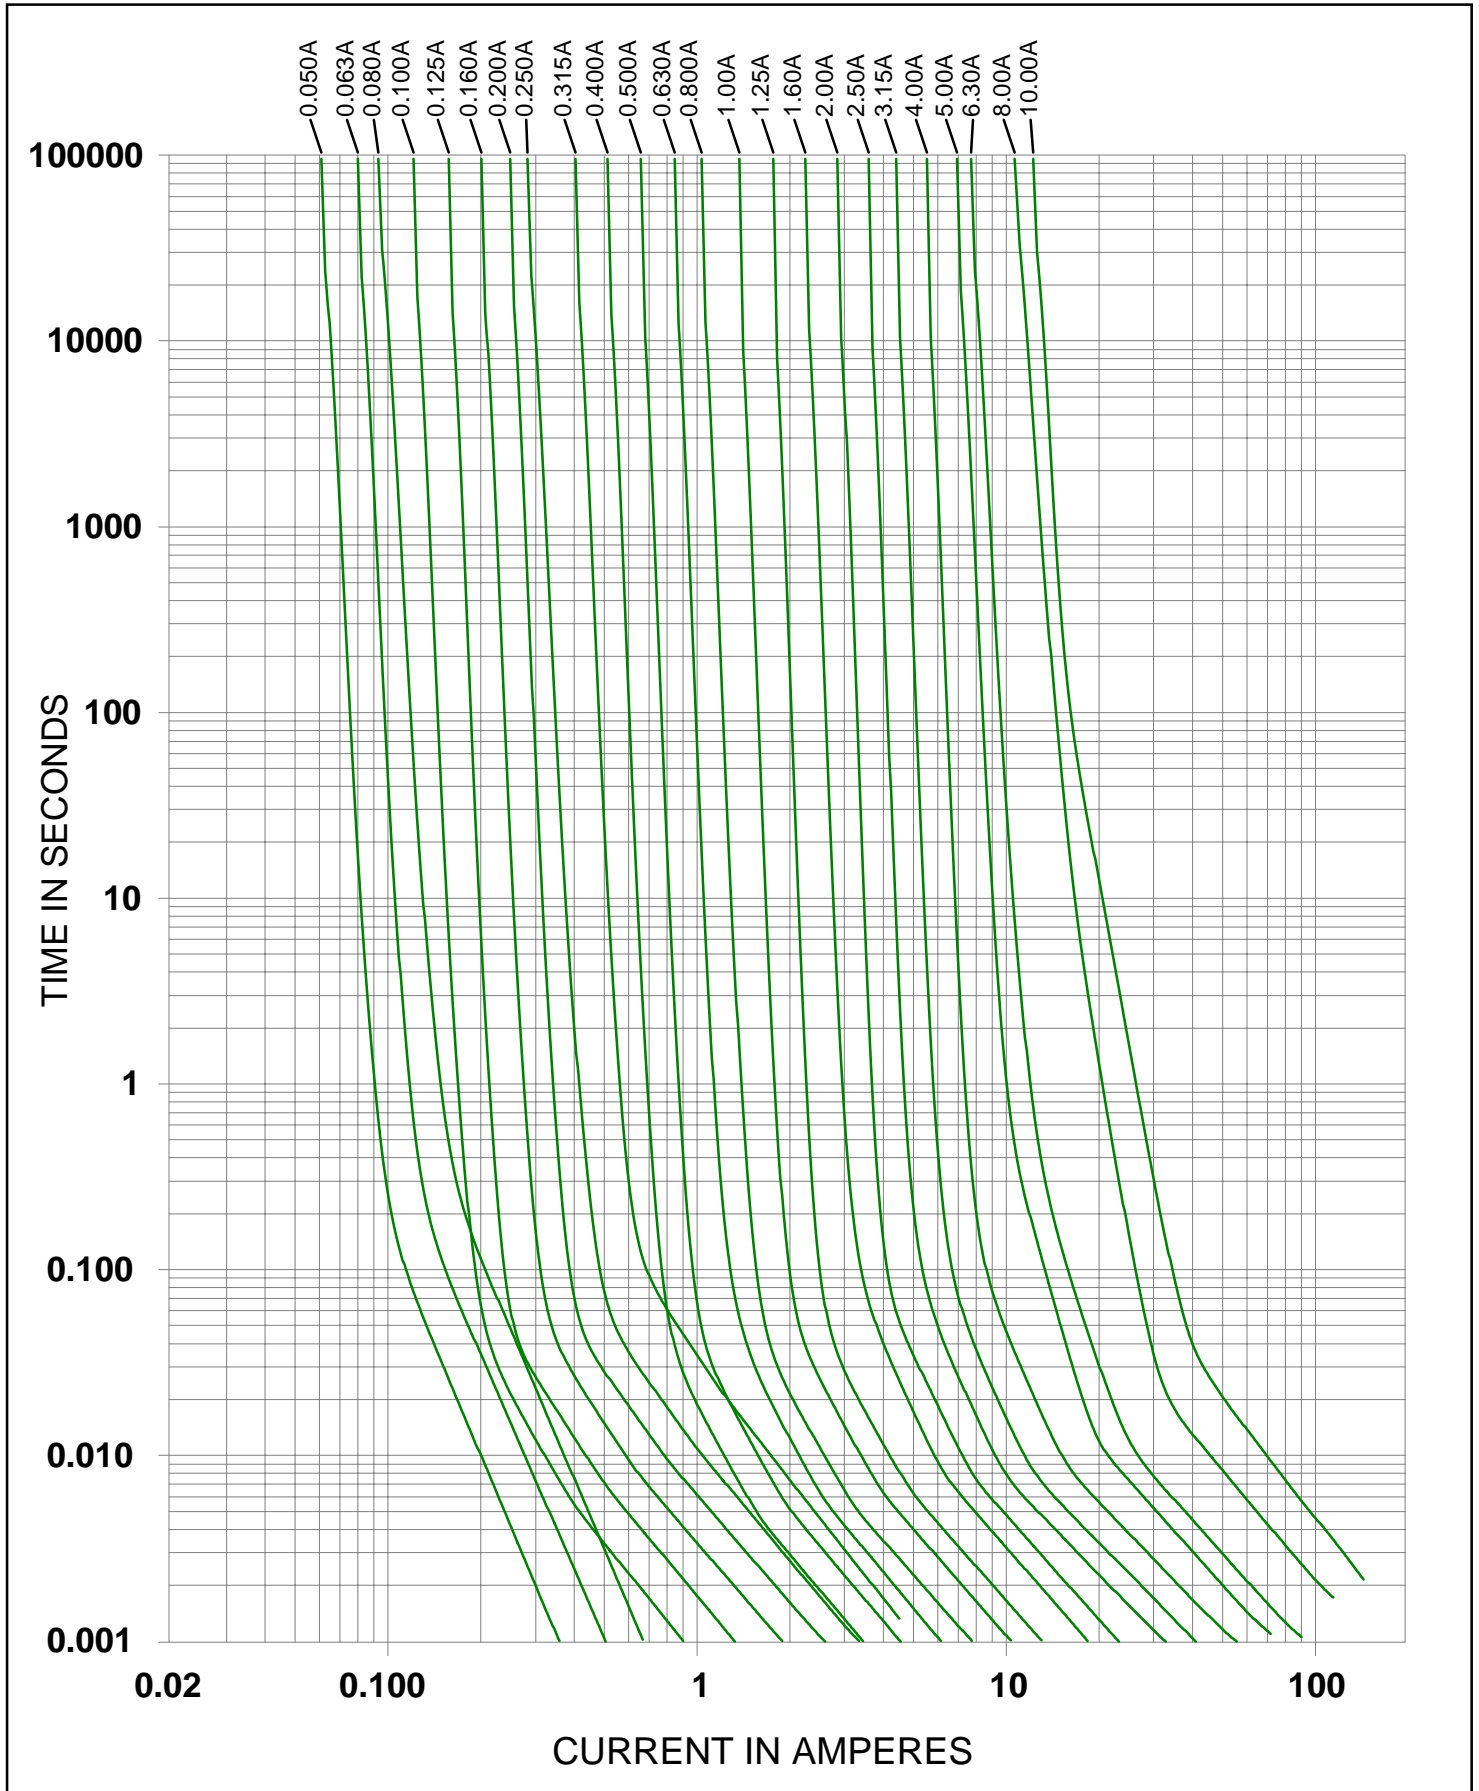

# Littelfuse®

TR5® Fast-Acting Fuse  
373 Series  
UL248 subminiature

Specifications are subject to change without notice.