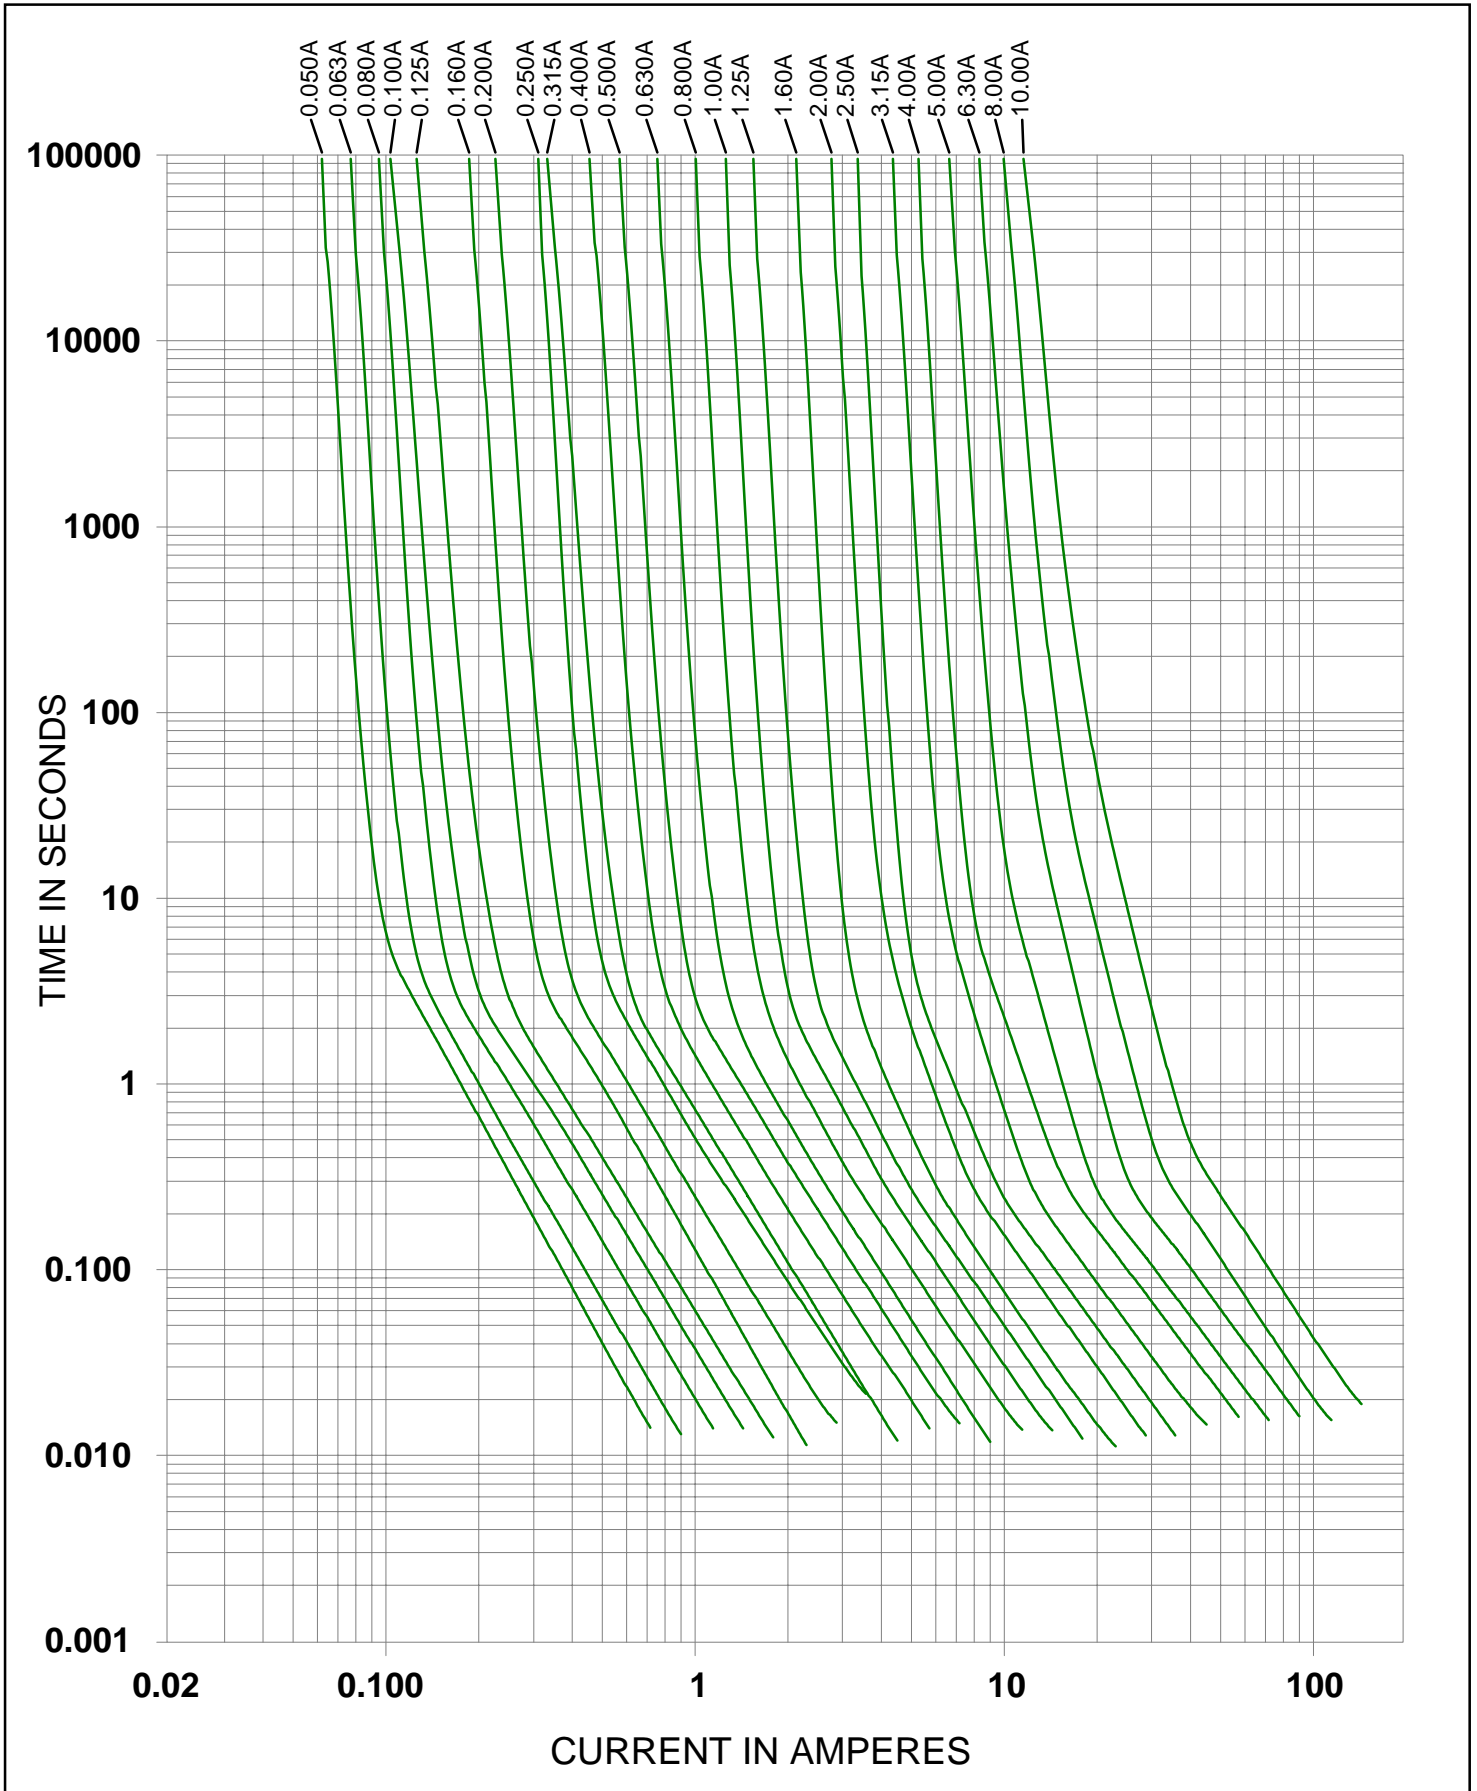

Littelfuse[®]

TR5[®] Time Lag Fuse
374 Series
UL248 subminiature

Specifications are subject to change without notice.

Note: 1.00 means the number one with two decimal places.

AKL V3.9 06.01.23