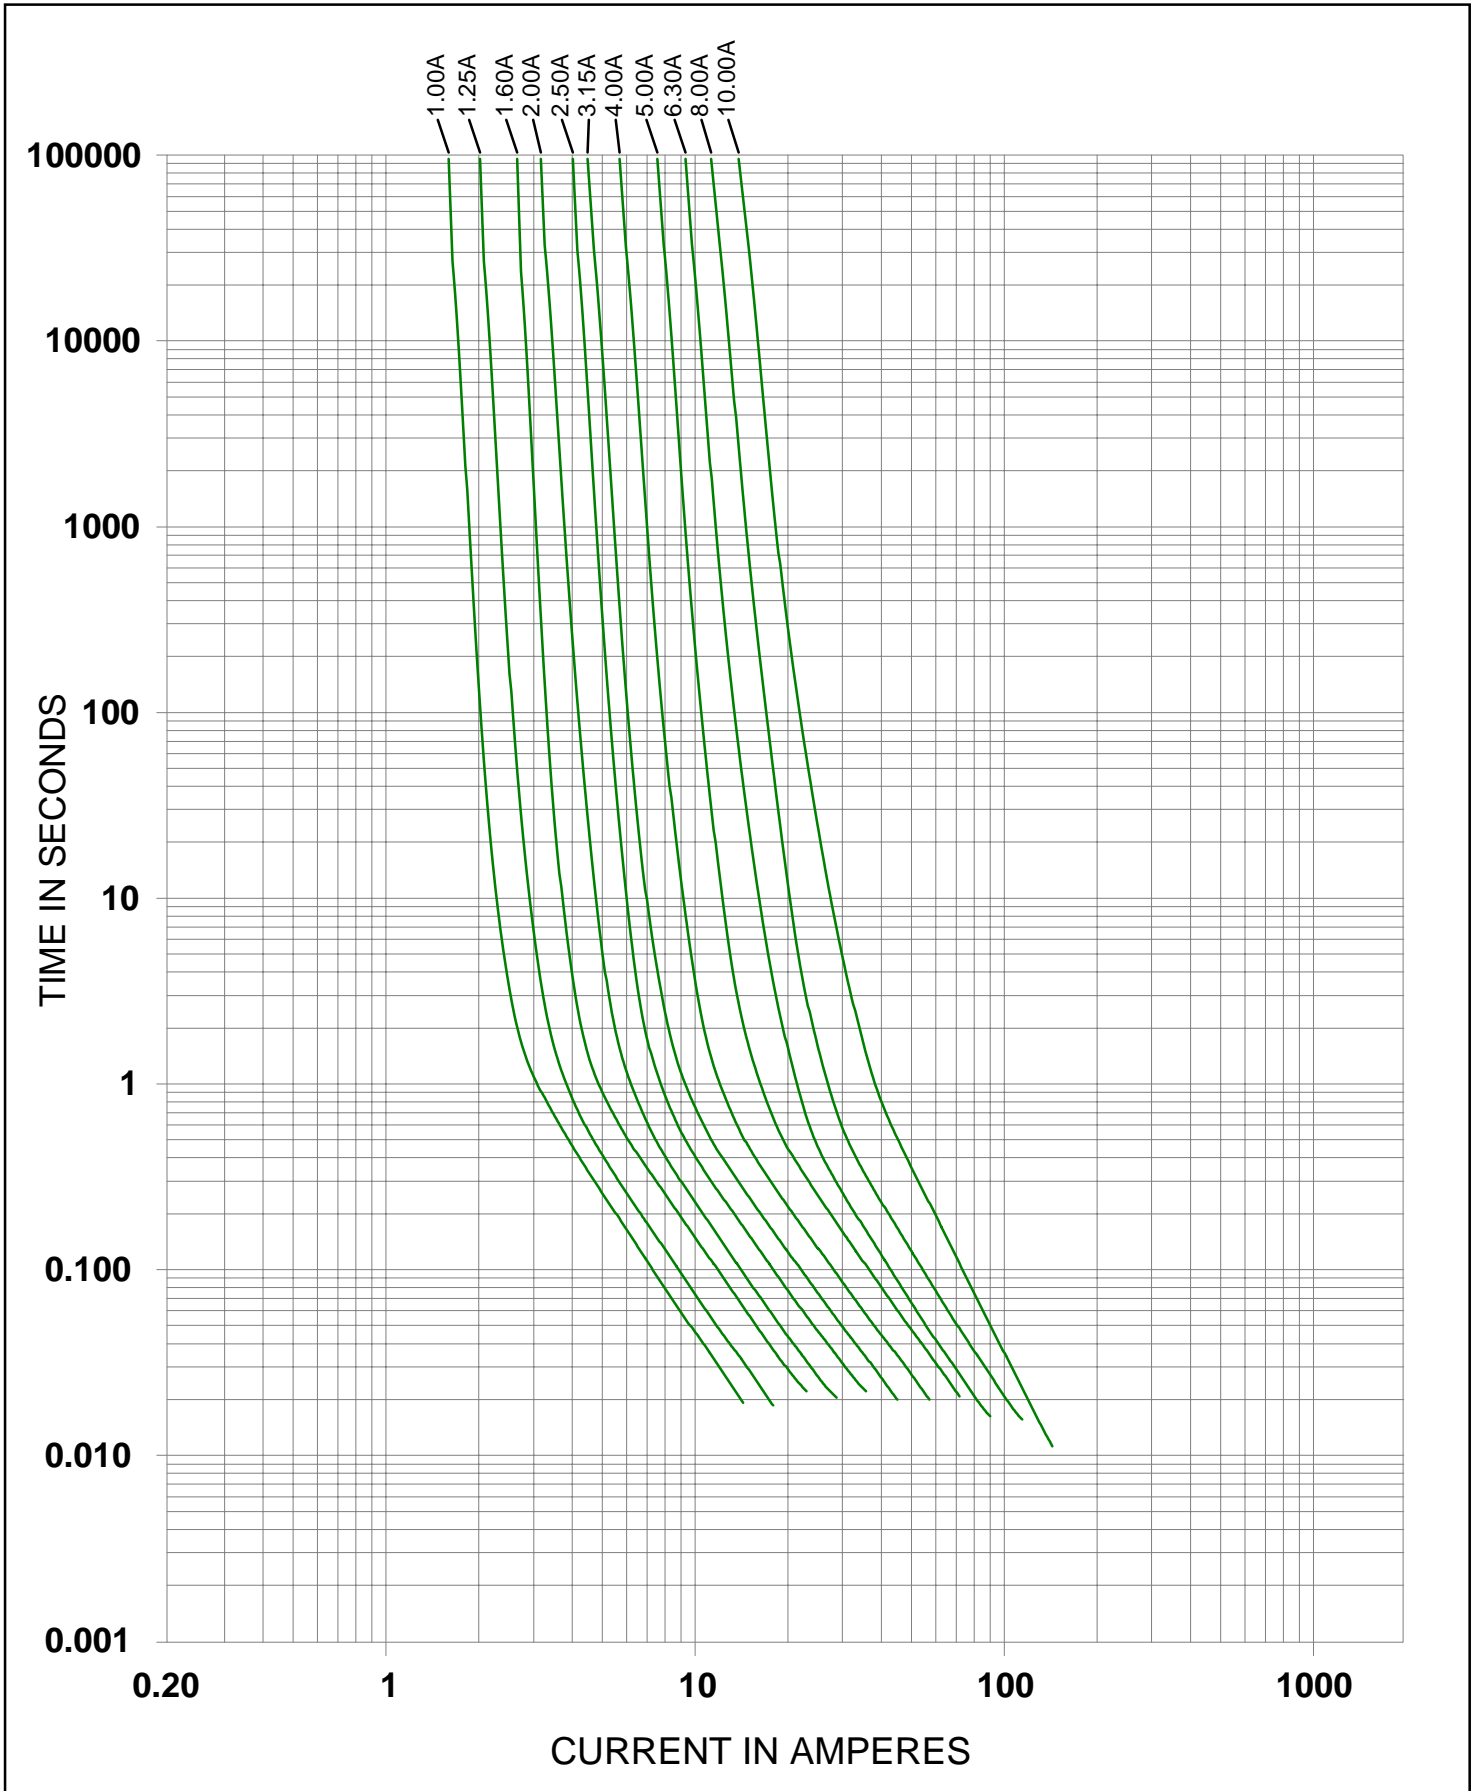

# Littelfuse<sup>®</sup>

TR5<sup>®</sup> Time Lag Fuse  
382 Series  
IEC127-3/4

Specifications are subject to change without notice.