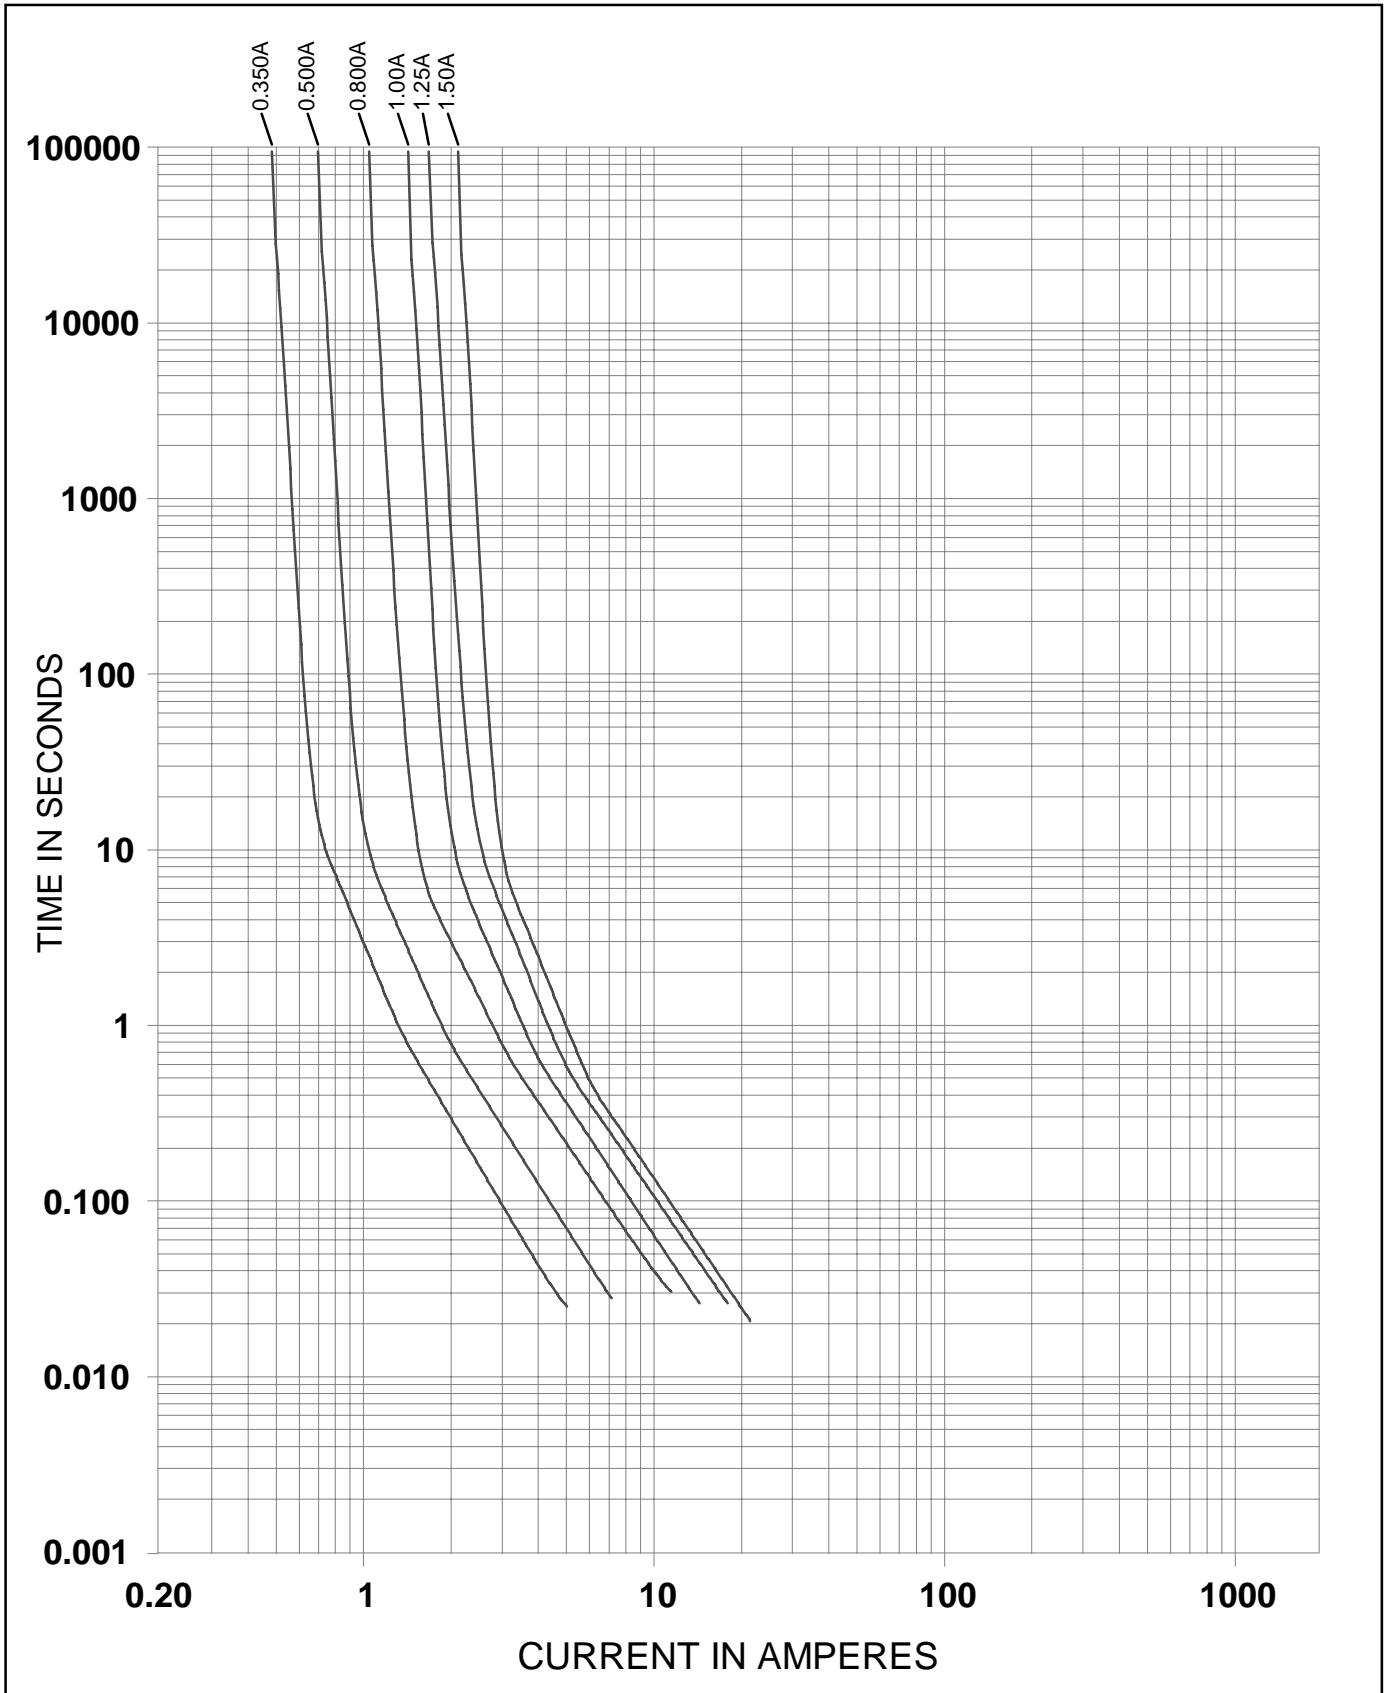

Littelfuse®

TE5® Time Lag Fuse
385 Series
UL248 subminiature

Specifications are subject to change without notice.

Note: 1.00 means the number one with two decimal places.

AKL V3.9 06.04.04