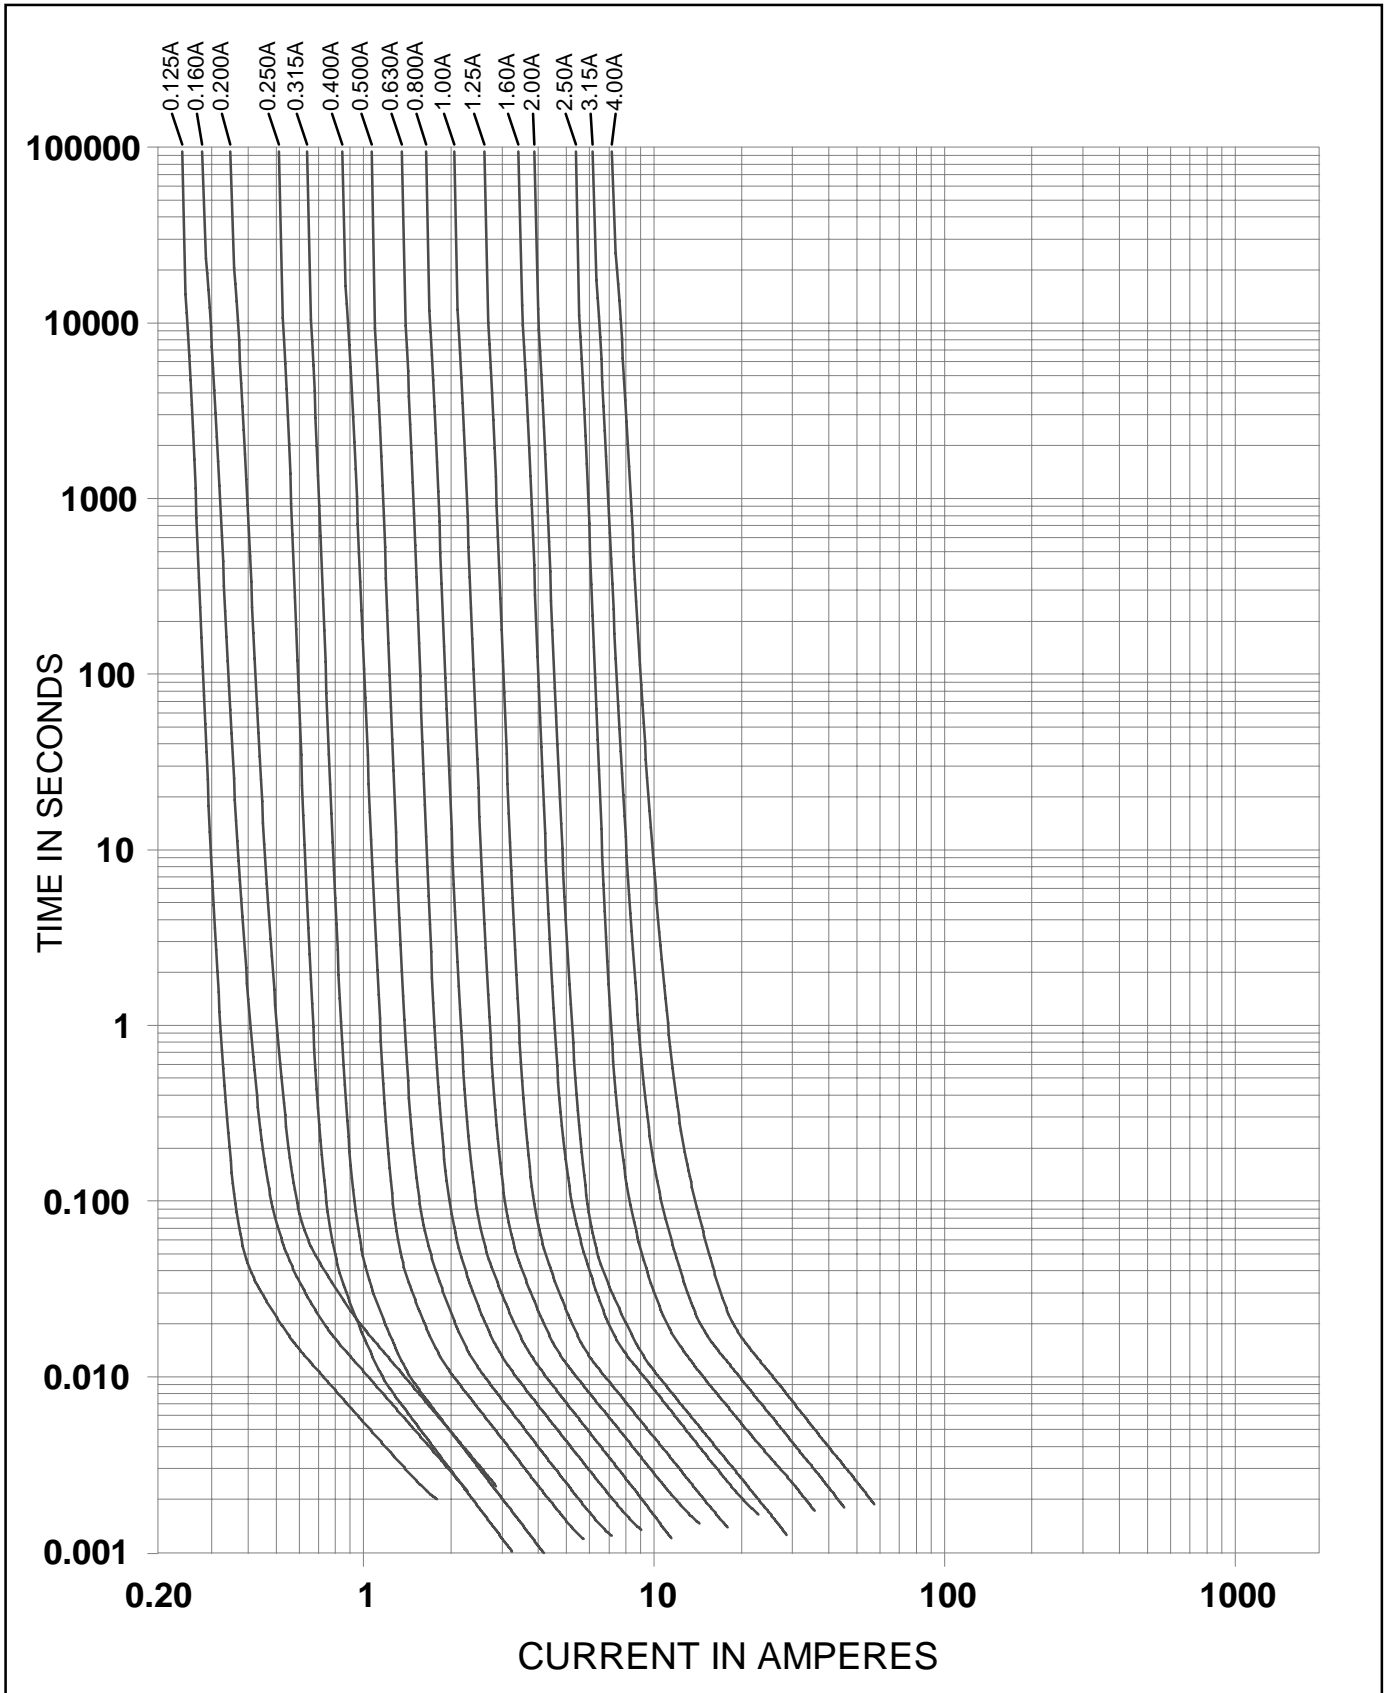

Littelfuse®

SP Fast-Acting Fuse
391 Series
n. genormt

Specifications are subject to change without notice.

Note: 1.00 means the number one with two decimal places.

AKL V3.9 06.04.04