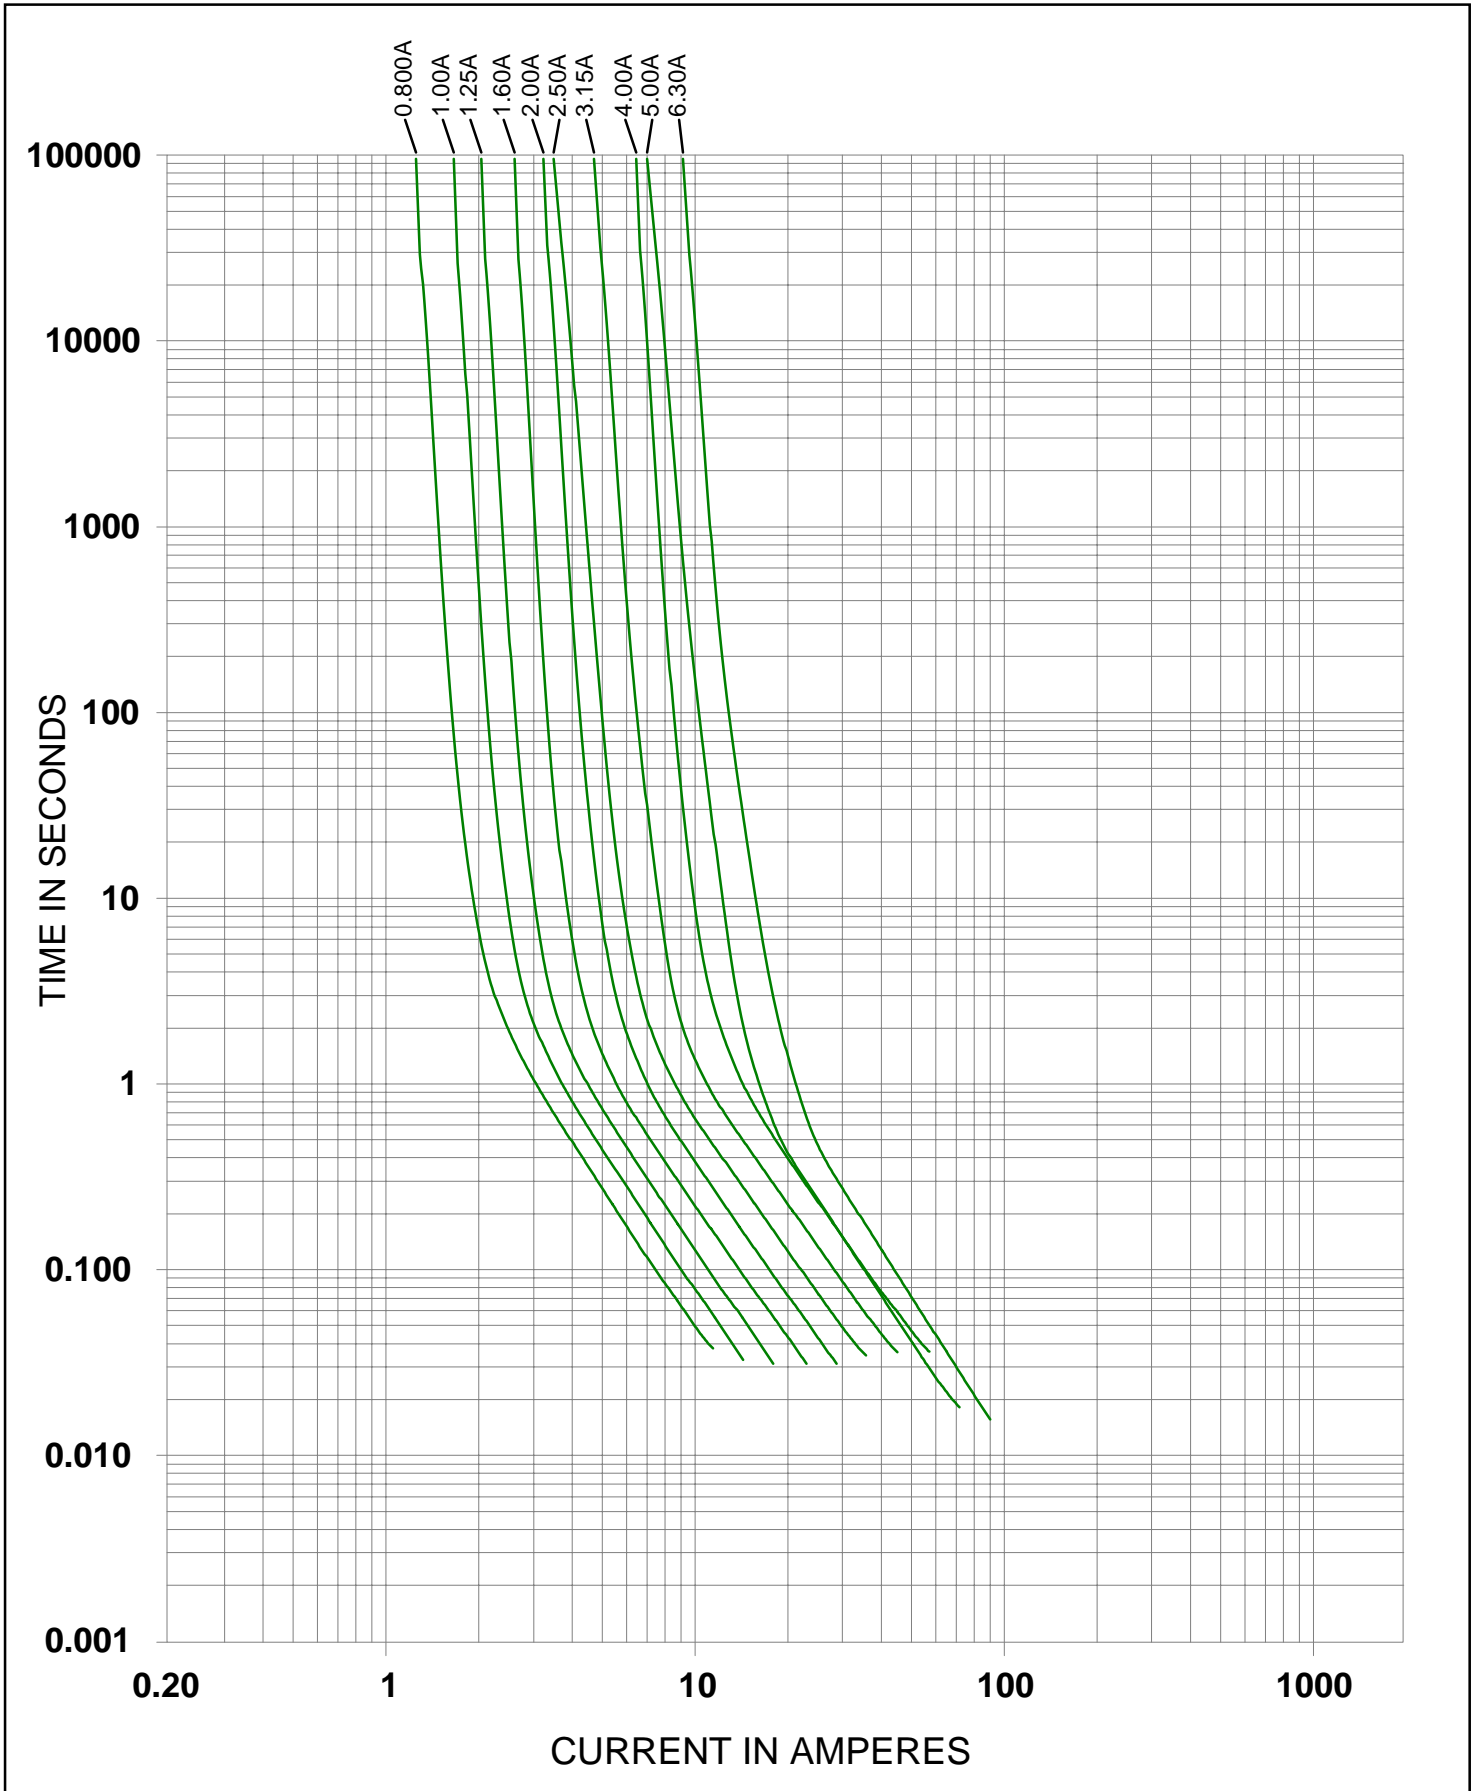

Littelfuse[®]

TE5[®] Time Lag Fuse
392 Series
IEC127-3/4

Specifications are subject to change without notice.