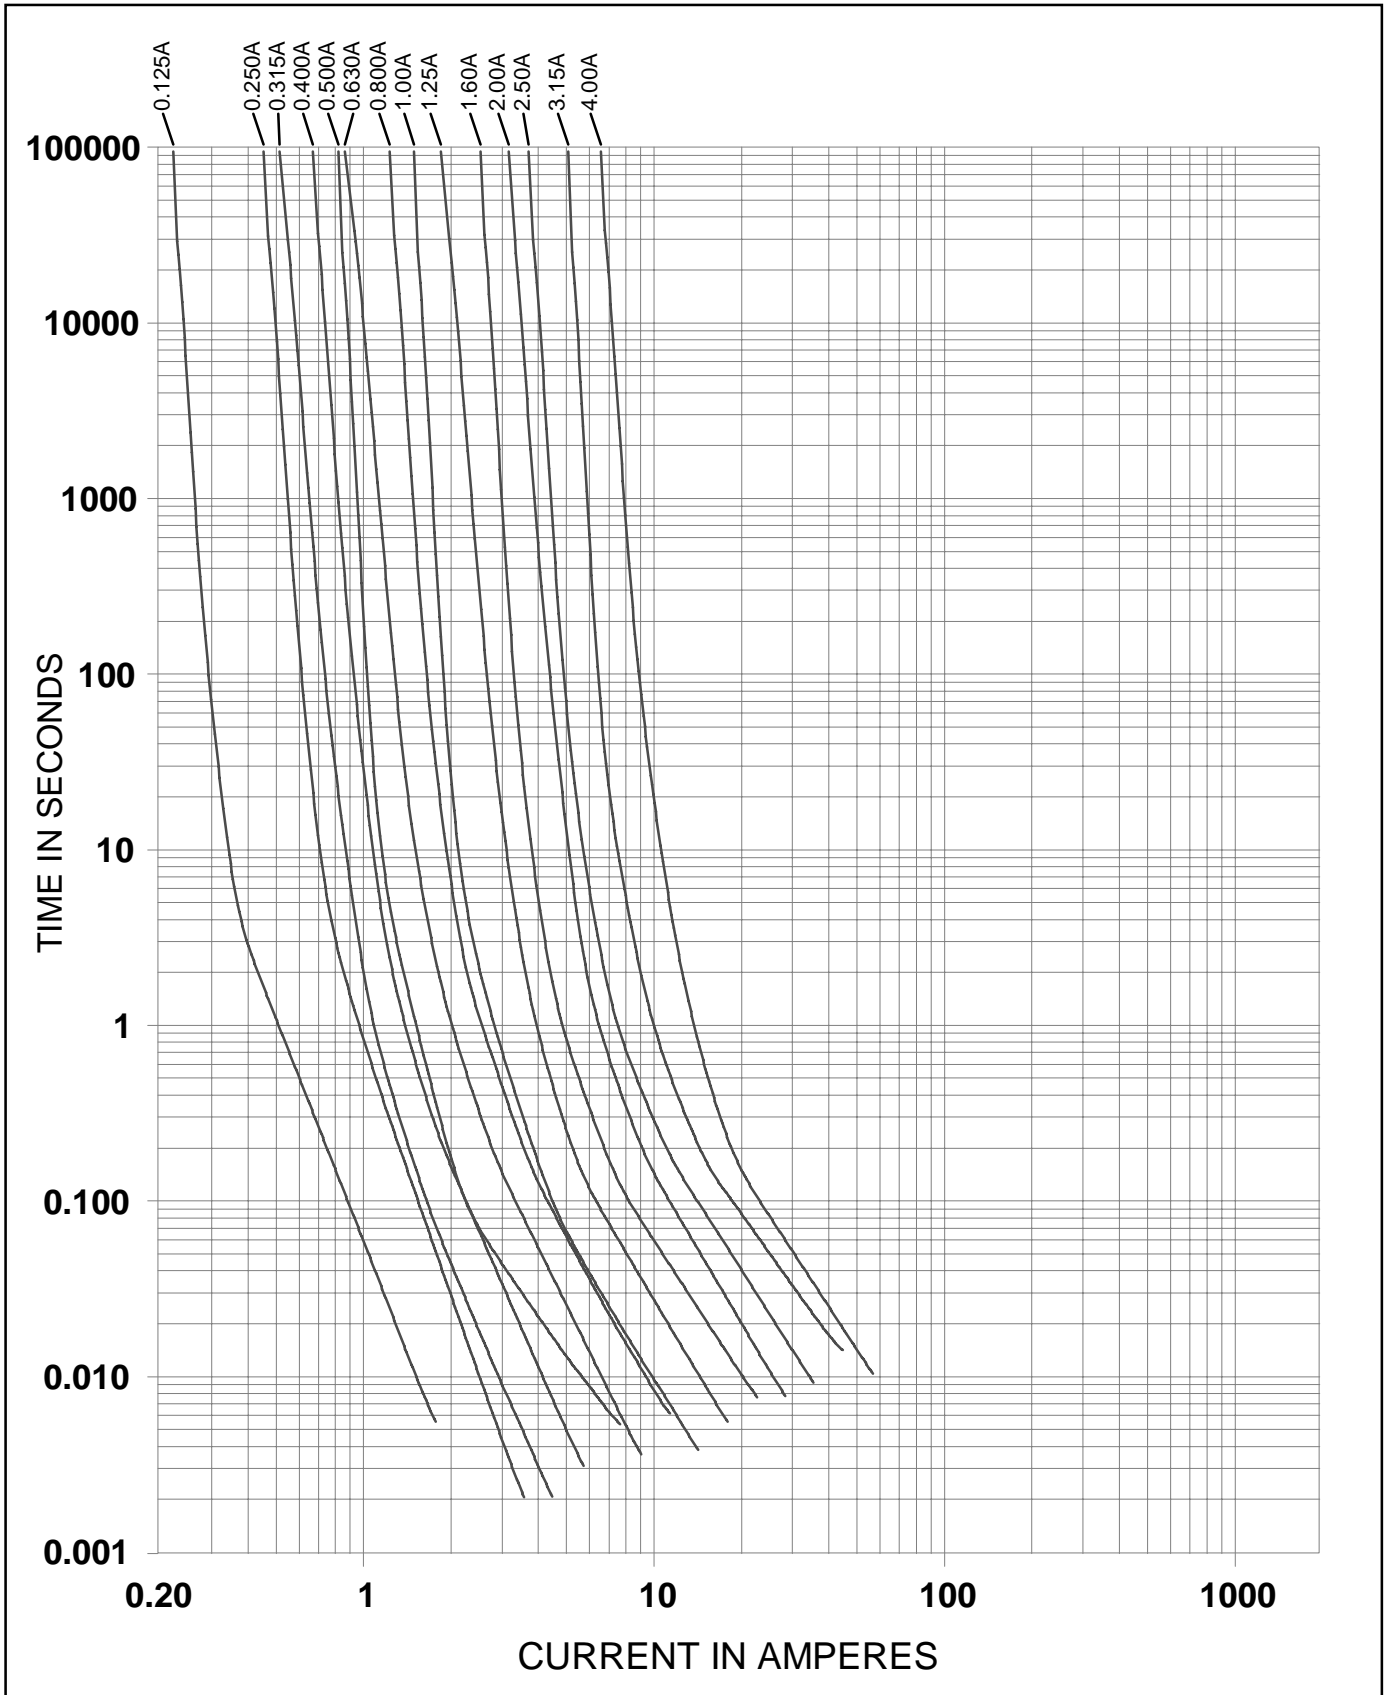

Littelfuse®

MP Time Lag Fuse
398 Series
n. genormt

Specifications are subject to change without notice.

Note: 1.00 means the number one with two decimal places.

AKL V3.9 06.04.04