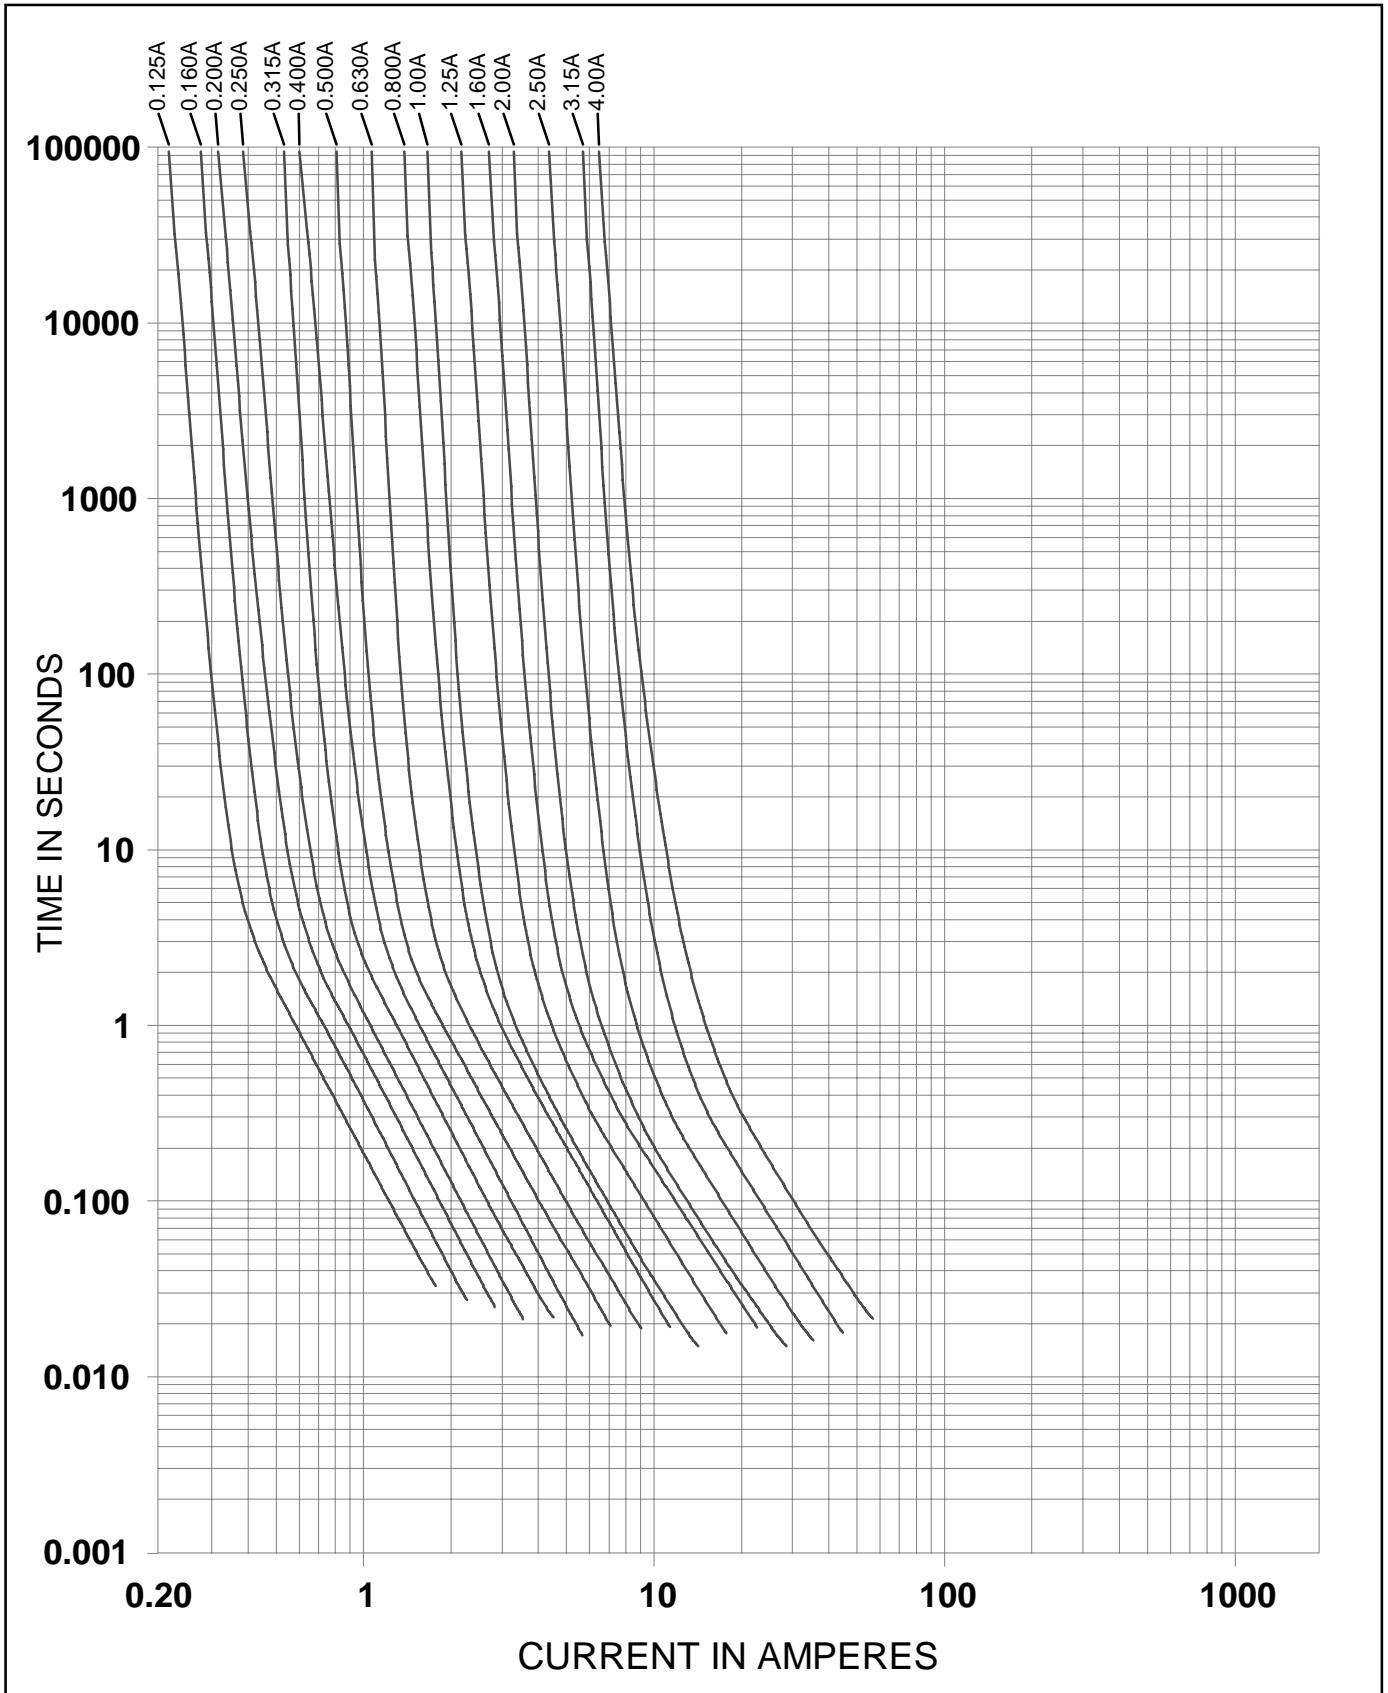

Littelfuse®

TE5® Time Lag Fuse
399 Series
n. genormt

Specifications are subject to change without notice.

Note: 1.00 means the number one with two decimal places.

AKL V3.9 06.04.04