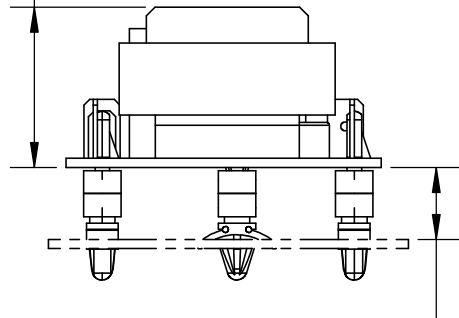

28mm [1.11in]

≤ 41mm [1.61in]

13mm [.50in]

13mm [.50in]

41mm [1.63in]

21mm [.81in]

44mm [1.75in]

24mm [.94in]

UNLESS NOTED OTHERWISE
DIMENSIONS ARE IN INCHES
TOLERANCES:
TWO PLACE DECIMAL ±0.05
NOT DRAWN TO SCALE

MATERIAL	
NAME	DATE
DRAWN BY J.MOLER	05/12/23

DESCRIPTION: LOW-LEVEL CUTOFF
LIQUID LEVEL CONTROL

PART NUMBER: LLC8 SERIES