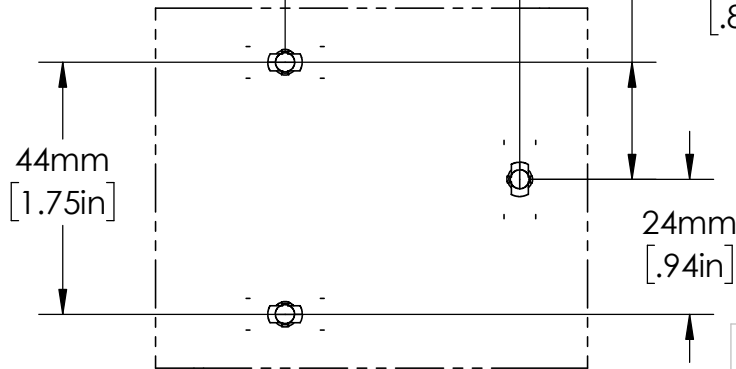

28mm [1.11in]

≤ 41mm [1.61in]

13mm [.50in]

13mm [.50in]

41mm [1.63in]

21mm [.81in]

44mm [1.75in]

24mm [.94in]

UNLESS NOTED OTHERWISE
DIMENSIONS ARE IN INCHES
TOLERANCES:
TWO PLACE DECIMAL ±0.05
NOT DRAWN TO SCALE

MATERIAL	
NAME	DATE
DRAWN BY J.MOLER	05/12/23

DESCRIPTION: LOW-LEVEL CUTOFF
LIQUID LEVEL CONTROL

PART NUMBER: LLC8 SERIES