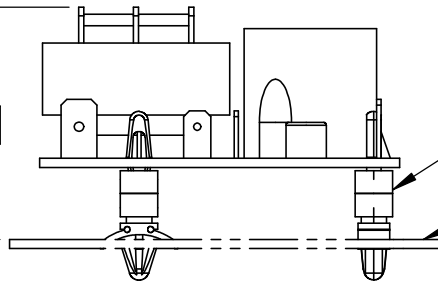

28mm [1.11in]

≤ 41mm [1.61in]

13mm [.50in]

13mm [.50in]

41mm [1.63in]

21mm [.81in]

44mm [1.75in]

24mm [.94in]

UNLESS NOTED OTHERWISE
DIMENSIONS ARE IN INCHES
TOLERANCES:
TWO PLACE DECIMAL ±0.05
NOT DRAWN TO SCALE

MATERIAL	
NAME	DATE
DRAWN BY J.MOLER	05/12/23

DESCRIPTION: LOW-LEVEL CUTOFF
LIQUID LEVEL CONTROL

PART NUMBER: LLC8 SERIES