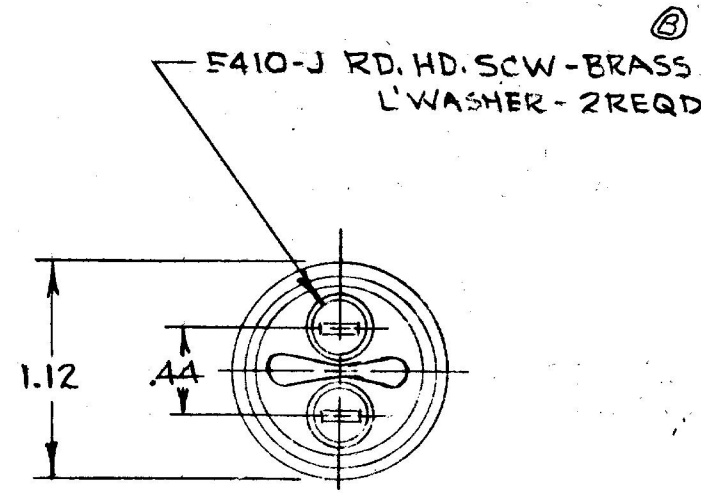

COLE-HERSEE CO.

MFM

M626-02

CONTACTS NORMALLY OPEN.  
CLOSE WITH PLUNGER DEPRESSED  
.060-.120 & THRU REMAINDER  
OF TRAVEL.

CURRENT RATINGS	
35 AMPS	12V. DC
20 AMPS	24V DC

DO NOT SCALE

PEEBODY GALLION

LET	WAS	DATE	BY	LET	WAS	DATE	BY	MATERIAL	DRAWN	CHECKED	APPR'D	SCALE	USED ON	DATE DRAWN
									RJF	CB			M626 w/ 83280 CAP	3-1-71
				B	ECN 23741	5-19-88	JK		<b>COLE-HERSEE COMPANY</b> BOSTON, MASS. 02127, U.S.A.					DATE BLUEPRINT
				A	83280 / 20662	8-2-79	JV	TOLERANCE UNLESS SPECIFIED 2 DECIMAL + .010 3 DECIMAL + .005 ANGULAR + 2°						NAME
				T	RELEASE	8-25-71	JF						STARTER SW.	M626-02