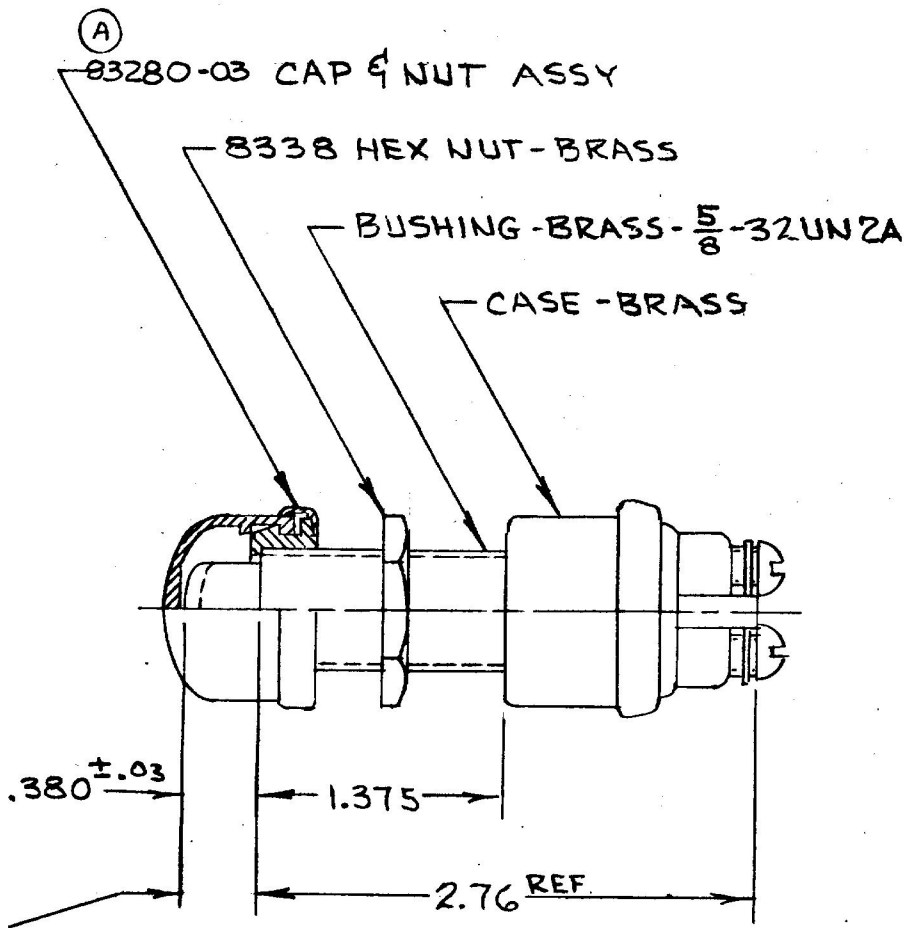

COLE-HERSEE CO.

MFM

M626-02

CONTACTS NORMALLY OPEN.  
CLOSE WITH PLUNGER DEPRESSED  
.060-.120 & THRU REMAINDER  
OF TRAVEL.

CURRENT RATINGS	
35 AMPS	12V. DC
20 AMPS	24V DC

DO NOT SCALE

PEEBODY GALLION

LET	WAS	DATE	BY	LET	WAS	DATE	BY	MATERIAL	DRAWN	CHECKED	APPR'D	SCALE	USED ON	DATE DRAWN
									RJF	CB			M626 w/ 83280 CAP	3-1-71
				B	ECN 23741	5-19-88	JK		<b>COLE-HERSEE COMPANY</b> BOSTON, MASS. 02127, U.S.A.					DATE BLUEPRINT
				A	83280 / 20662	8-2-79	JV	TOLERANCE UNLESS SPECIFIED 2 DECIMAL + .010 3 DECIMAL + .005 ANGULAR + 2°						NAME
				T	RELEASE	8-25-71	JF						STARTER SW.	M626-02