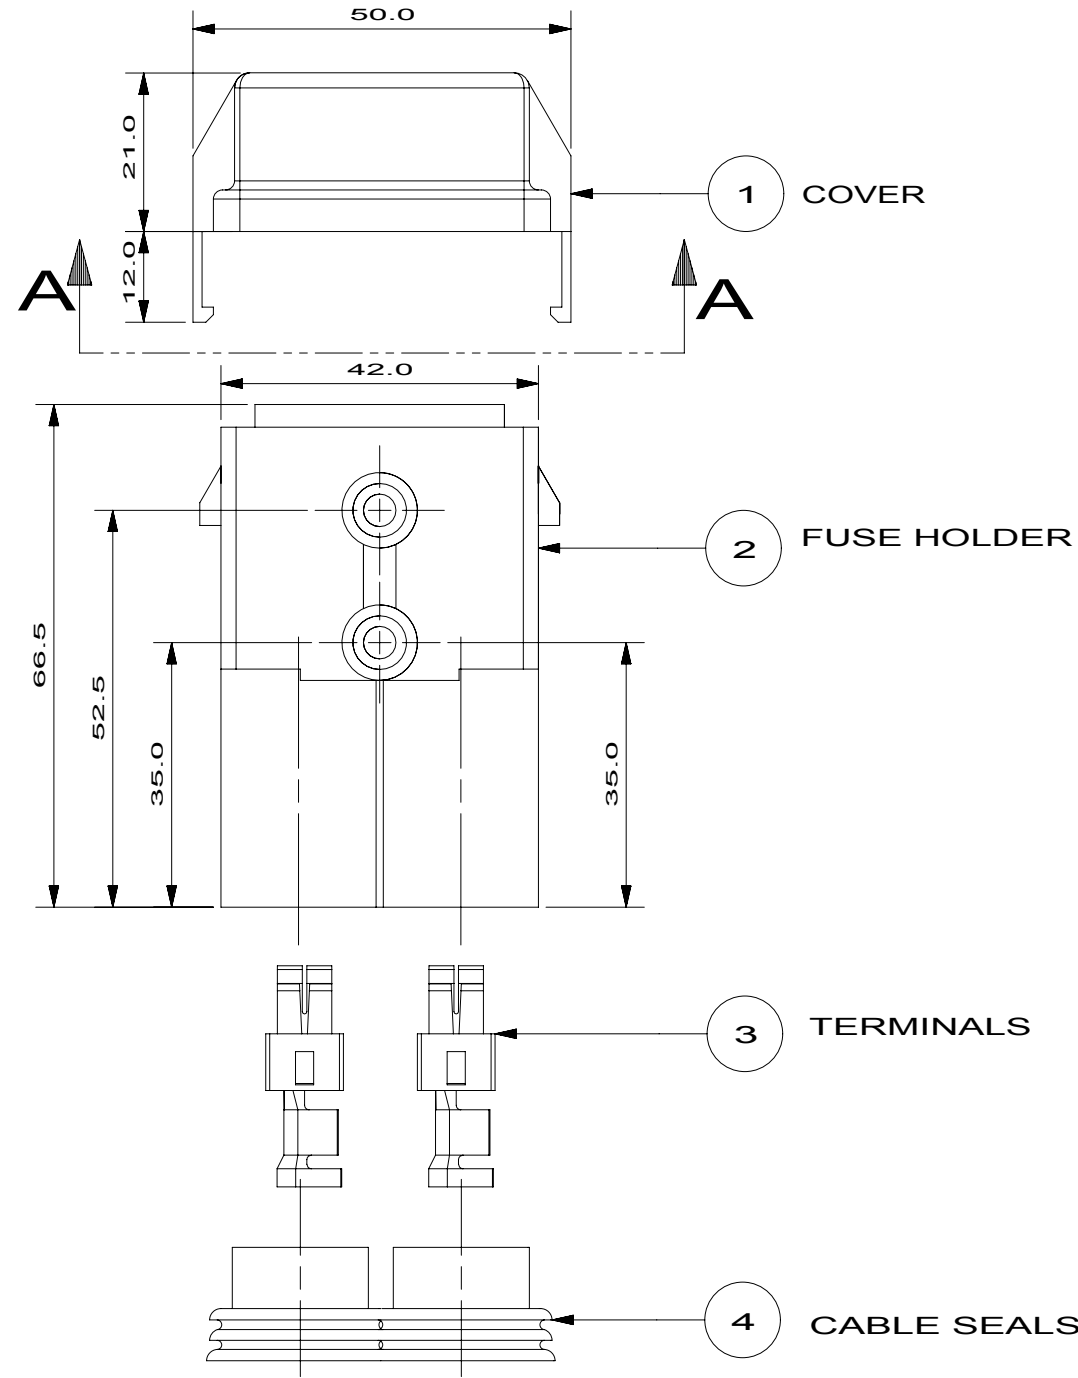

PART NUMBER	① COVER	② FUSE HOLDER	③ TERMINAL	④ CABLE SEAL	WIRE SIZE (mm ²)
01520003TXN941	01520903_	01520003_	09130727TXN	08680905TXN	2.5 - 6
01520003TXN942	01520903_	01520003_	09130728TXN	08680906TXN	6 - 10

METRIC COMPONENT

NO	COMPONENT NO	DESCRIPTION	QTY/M	U/M
BILL OF MATERIAL				
UNLESS OTHERWISE SPECIFIED, DIMENSIONS ARE IN MILLIMETERS. DIMENSIONS IN BRACKETS [] ARE INCHES				
UNLESS OTHERWISE SPECIFIED, DIMENSIONS DO NOT INCLUDE PLATING.				
©	DENOTES CRITICAL CHARACTERISTICS.			
CPK	DENOTES CPK DIMENSIONS, -MINIMUM CPK VALUE			
ST	DENOTES A CHARACTERISTIC THAT PROVIDES AN INDICATION OF PROCESS PERFORMANCE. PROCEDURE FOR MEASUREMENT AND TRACKING TO BE DEFINED IN LITTELFUSE INSPECTION INSTRUCTIONS			
CP	DENOTES CP DIMENSIONS, -MINIMUM CP VALUE MUST BE WITHIN THE DIMENSIONAL LIMITATIONS SHOWN ON DRAWING AND INITIALLY LOCATED TO ALLOW FOR MAXIMUM TOOL LIFE			