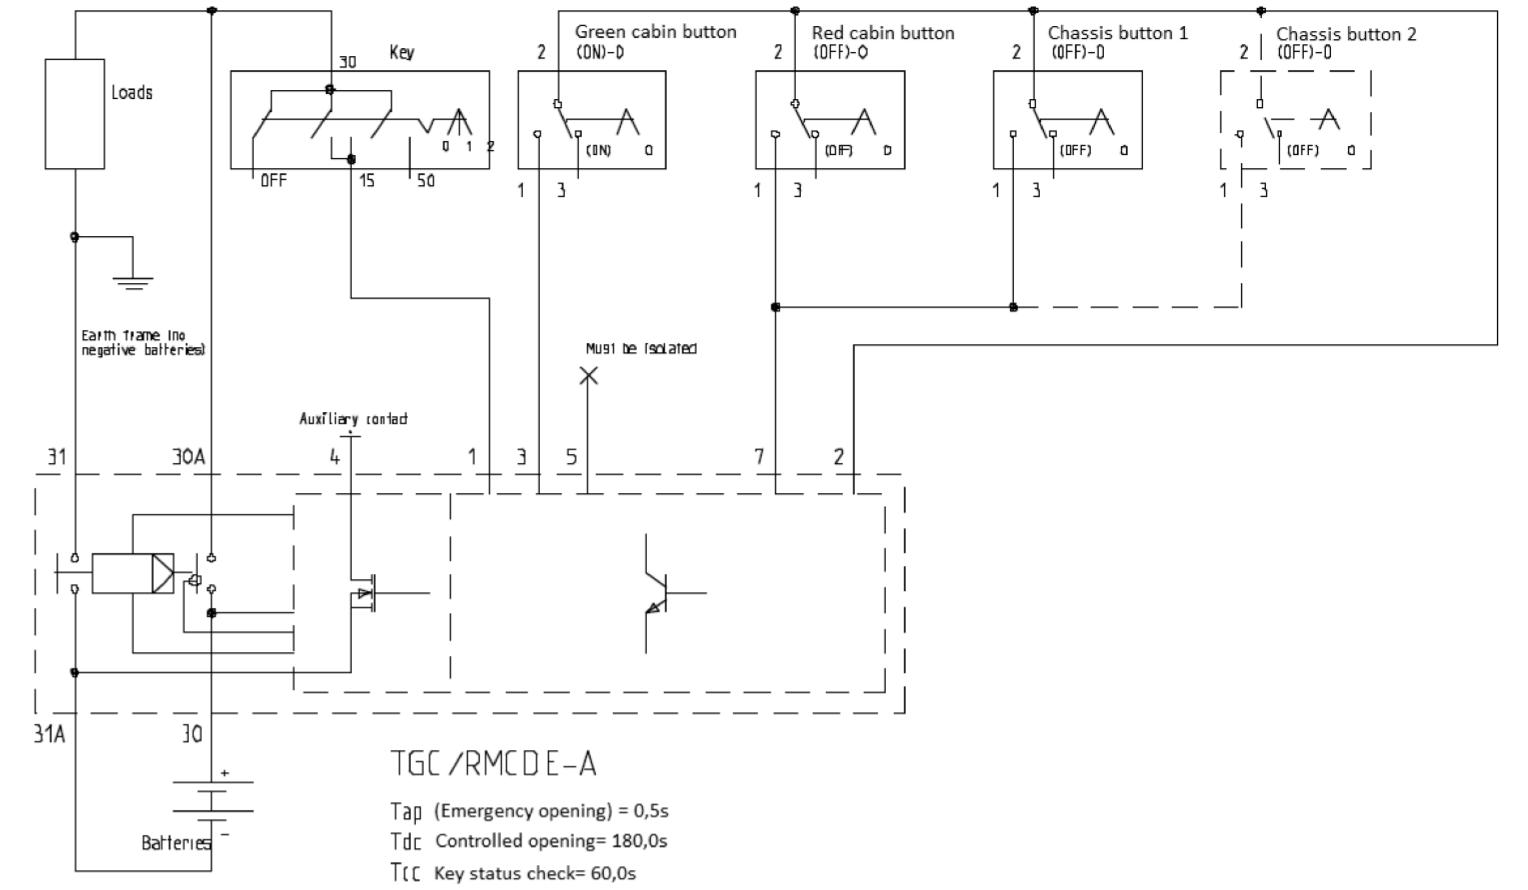

REV.		DESCRIPTION	DATE	GCF / ECR	DESIGNED	APPROVED
A		Initial Release	1-Feb-23		L.Dal Molin	M.Tinto

TGC/RMCDE-A  
 Tap (Emergency opening) = 0,5s  
 Td: Controlled opening = 180,0s  
 Tcc Key status check = 60,0s

**CHARACTERISTICS**

- Nominal operating voltage: 24V
- Working voltage: 27V
- Working voltage range: 12 ÷ 36V
- Max continuous current on contacts: 250A
- Max current short duration on contacts: 2000A for 30 sec. 2500A for 5 sec.
- Number of mechanical and electrical cycles: 100.000
- Max torque of screws M10/M12= 22 ± 1 Nm
- We suggest to fix the Bms to the structure by screws M8 and plane washers under head with torque 10 ± 2 Nm
- (\$) Components provided in the kit

DIMENSIONS AND TOLERANCES IN MILLIMETERS, DEFINED ACCORDING TO ISO 1101-2017.

linear dimensions						
0,5	>3	>6	>30	>120	>400	>1000
3	6	30	120	400	1000	2000
±0,2	±0,3	±0,5	±0,8	±1,2	±2	±3

angle (for range of lengths)			
up to 10	>10	>50	>120
10	50	120	400
±1°30'	±1°	±0°30'	±0°15'

●	FIT/ FUNCTION CRITICAL CHARACTERISTICS SYMBOL	
<S>	SAFETY/ COMPLIANCE CRITICAL CHARACTERISTICS SYMBOL	
CPK	DENOTES CPK DIMENSIONS MINIMUM CPK VALUE	
ST	DENOTES A CHARACTERISTIC THAT PROVIDES AN INDICATION OF PROCESS PERFORMANCE. PROCEDURE FOR MEASUREMENT AND TRACKING TO BE DEFINED IN LITTELFUSE INSPECTION INSTRUCTIONS	
CP	DENOTES CP DIMENSIONS. MINIMUM CP VALUE MUST BE WITHIN THE DIMENSIONAL LIMITATIONS SHOWN ON DRAWING AND INITIALLY LOCATED TO ALLOW FOR MAXIMUM TOOL LIFE	
DRAWN		DATE
L. Dal Molin		1 Feb 2023
CHECKED		
FORM NO. CVP-PE40-0013 REV A		TITLE
FIRST ANGLE PROJECTION		BMS TGC/RMCDE-O2 24V
SIZE: A2	DWG. NO. OL-08097469	OUTLINE REV. A
DO NOT SCALE DRAWING	SCALE 1:1	SHEET 1 OF 1