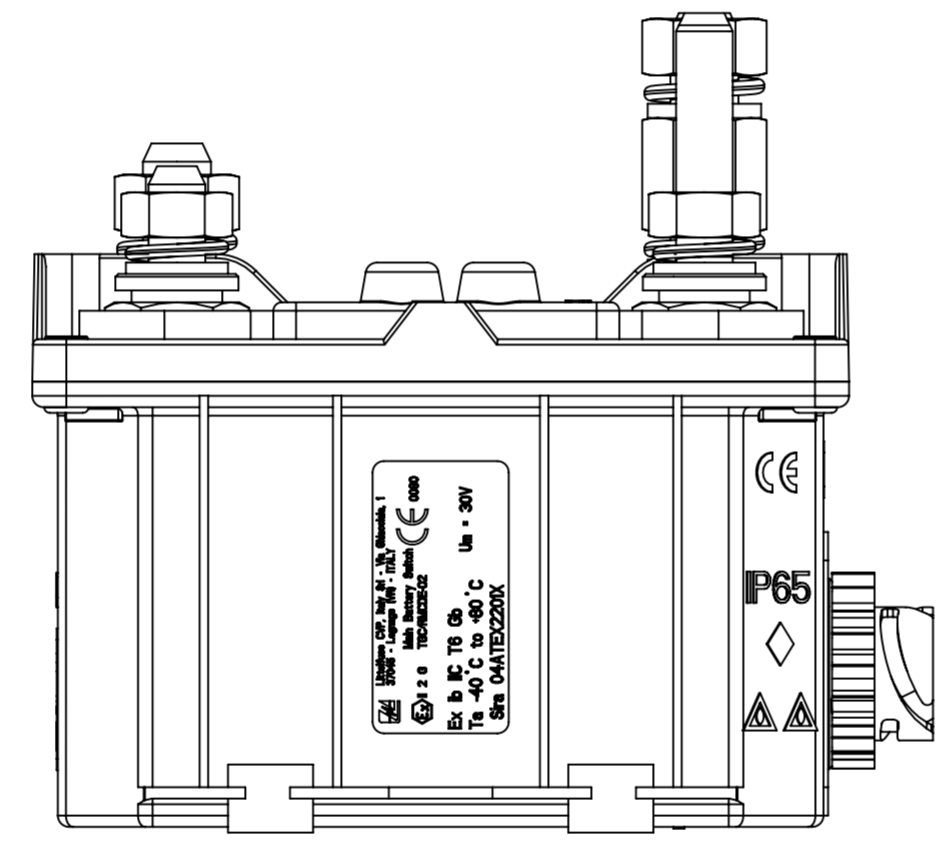

REV.		DESCRIPTION	DATE	GCF / ECR	DESIGNED	APPROVED
A		Initial Release	1-Feb-23		L.Dal Molin	M.Tinto

TGC/RMCDE-A  
 Tap (Emergency opening) = 0,5s  
 Td: Controlled opening = 180,0s  
 Tcc Key status check = 60,0s

DOCUMENTO CORRELATO AL CERTIFICATO:  
 DOCUMENT CORRELATED TO THE CERTIFICATE:  
**SIRA 04 ATEX 2201X**  
 Non sono ammesse modifiche senza l'approvazione della "Persona Autorizzata".  
 No modify is allowed without the "Authorized Person" approval.

**CHARACTERISTICS**

- Nominal operating voltage: 24V
- Working voltage: 27V
- Working voltage range: 12 ÷ 36V
- Max continuous current on contacts: 250A
- Max current short duration on contacts: 2000A for 30 sec. 2500A for 5 sec.
- Number of mechanical and electrical cycles: 100.000
- Max torque of screws M10/M12= 22 ± 1 Nm
- We suggest to fix the Bms to the structure by screws M8 and plane washers under head with torque 10 ± 2 Nm
- (\$) Components provided in the kit

●	FIT/ FUNCTION CRITICAL CHARACTERISTICS SYMBOL	
<S>	SAFETY/ COMPLIANCE CRITICAL CHARACTERISTICS SYMBOL	
CPK	DENOTES CPK DIMENSIONS MINIMUM CPK VALUE	
ST	DENOTES A CHARACTERISTIC THAT PROVIDES AN INDICATION OF PROCESS PERFORMANCE. PROCEDURE FOR MEASUREMENT AND TRACKING TO BE DEFINED IN LITTELFUSE INSPECTION INSTRUCTIONS	
CP	DENOTES CP DIMENSIONS. MINIMUM CP VALUE MUST BE WITHIN THE DIMENSIONAL LIMITATIONS SHOWN ON DRAWING AND INITIALLY LOCATED TO ALLOW FOR MAXIMUM TOOL LIFE	
DRAWN		DATE
L. Dal Molin		1 Feb 2023
CHECKED		
FORM NO. CVP-PE40-0013 REV A		TITLE
FIRST ANGLE PROJECTION		BMS TGC/RMCDE-O2 24V
SIZE: A2	DWG. NO. OL-08097469	OUTLINE REV. A
DO NOT SCALE DRAWING	SCALE 1:1	SHEET 1 OF 1