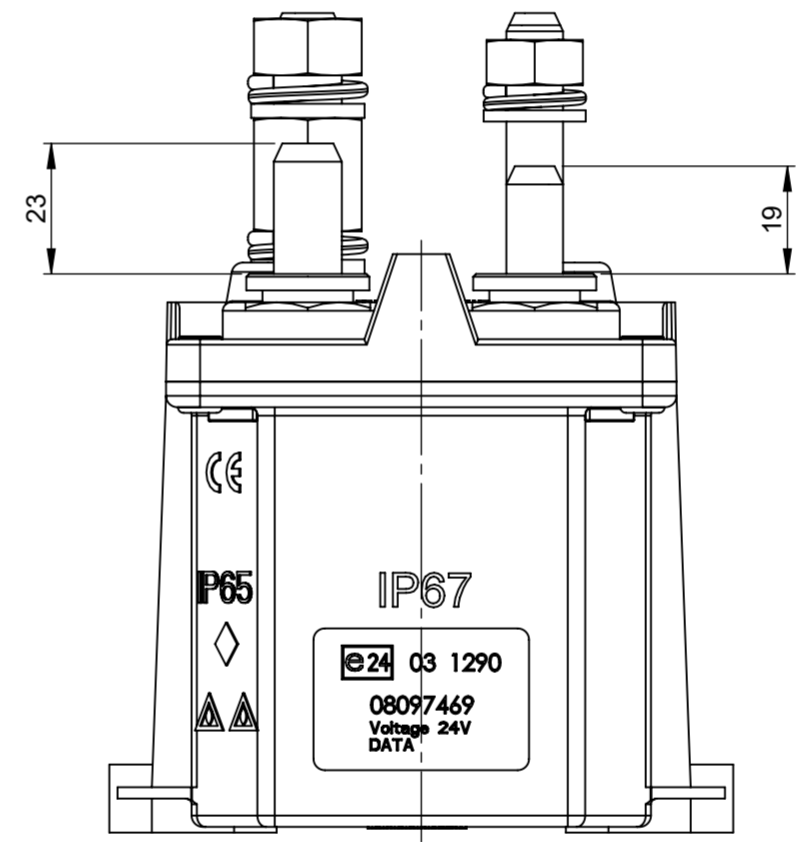

REV.		DESCRIPTION	DATE	GCF / ECR	DESIGNED	APPROVED
A		Initial Release	1-Feb-23		L.Dal Molin	M.Tinto

TGC/RMCDE-A  
 Tap (Emergency opening) = 0,5s  
 Td: Controlled opening = 180,0s  
 Tcc Key status check = 60,0s

**CHARACTERISTICS**

- Nominal operating voltage: 24V
- Working voltage: 27V
- Working voltage range: 12 ÷ 36V
- Max continuous current on contacts: 250A
- Max current short duration on contacts: 2000A for 30 sec. 2500A for 5 sec.
- Number of mechanical and electrical cycles: 100.000
- Max torque of screws M10/M12= 22 ± 1 Nm
- We suggest to fix the Bms to the structure by screws M8 and plane washers under head with torque 10 ± 2 Nm
- (\$) Components provided in the kit

DIMENSIONS AND TOLERANCES IN MILLIMETERS, DEFINED ACCORDING TO ISO 1101-2017.

linear dimensions						
0,5	>3	>6	>30	>120	>400	>1000
3	6	30	120	400	1000	2000
±0,2	±0,3	±0,5	±0,8	±1,2	±2	±3

angle (for range of lengths)			
up to 10	>10	>50	>120
10	50	120	400
±1°30'	±1°	±0°30'	±0°15'

●	FIT/ FUNCTION CRITICAL CHARACTERISTICS SYMBOL	
<S>	SAFETY/ COMPLIANCE CRITICAL CHARACTERISTICS SYMBOL	
CPK	DENOTES CPK DIMENSIONS MINIMUM CPK VALUE	
ST	DENOTES A CHARACTERISTIC THAT PROVIDES AN INDICATION OF PROCESS PERFORMANCE. PROCEDURE FOR MEASUREMENT AND TRACKING TO BE DEFINED IN LITTELFUSE INSPECTION INSTRUCTIONS	
CP	DENOTES CP DIMENSIONS. MINIMUM CP VALUE MUST BE WITHIN THE DIMENSIONAL LIMITATIONS SHOWN ON DRAWING AND INITIALLY LOCATED TO ALLOW FOR MAXIMUM TOOL LIFE	
DRAWN		DATE
L. Dal Molin		1 Feb 2023
CHECKED		
FORM NO. CVP-PE40-0013 REV A		TITLE
FIRST ANGLE PROJECTION		BMS TGC/RMCDE-O2 24V
SIZE: A2	DWG. NO. OL-08097469	OUTLINE REV. A
DO NOT SCALE DRAWING	SCALE 1:1	SHEET 1 OF 1