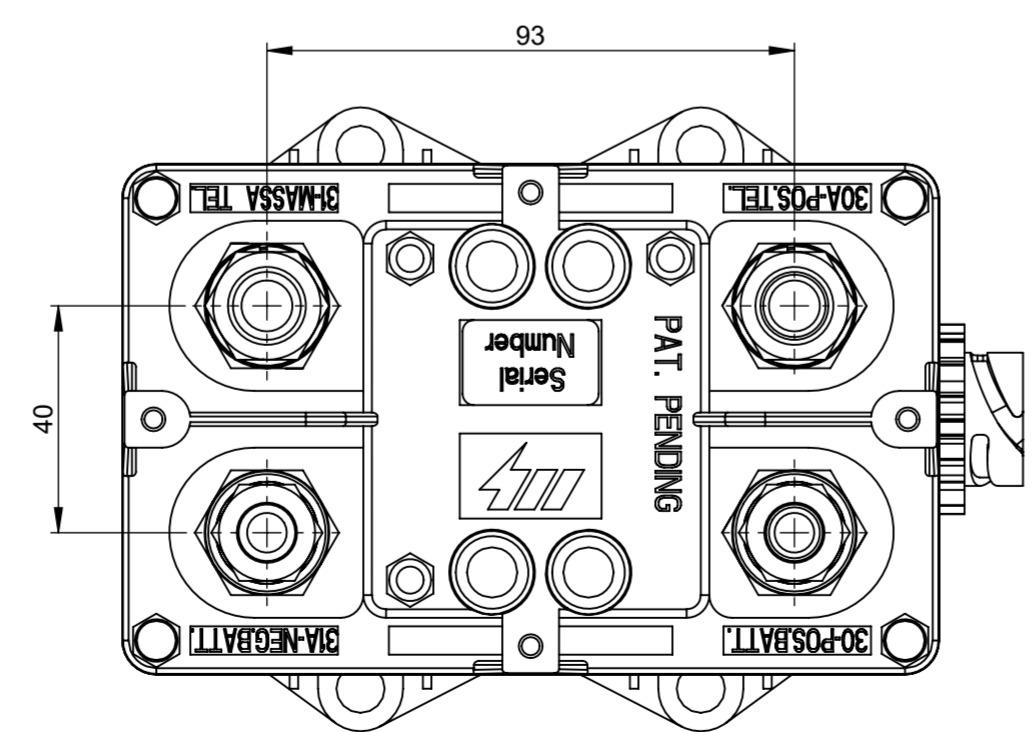

REV.		DESCRIPTION	DATE	GCF / ECR	DESIGNED	APPROVED
A		Initial Release	1-Feb-23		L.Dal Molin	M.Tinto

TGC/RMCDE-A  
 Tap (Emergency opening) = 0,5s  
 Td: Controlled opening = 180,0s  
 Tcc Key status check = 60,0s

**CHARACTERISTICS**

- Nominal operating voltage: 24V
- Working voltage: 27V
- Working voltage range: 12 ÷ 36V
- Max continuous current on contacts: 250A
- Max current short duration on contacts: 2000A for 30 sec. 2500A for 5 sec.
- Number of mechanical and electrical cycles: 100.000
- Max torque of screws M10/M12= 22 ± 1 Nm
- We suggest to fix the Bms to the structure by screws M8 and plane washers under head with torque 10 ± 2 Nm
- (\$) Components provided in the kit

DIMENSIONS AND TOLERANCES IN MILLIMETERS, DEFINED ACCORDING TO ISO 1101-2017.

linear dimensions						
0,5	>3	>6	>30	>120	>400	>1000
3	6	30	120	400	1000	2000
±0,2	±0,3	±0,5	±0,8	±1,2	±2	±3

angle (for range of lengths)			
up to 10	>10	>50	>120
10	50	120	400
±1°30'	±1°	±0°30'	±0°15'

●	FIT/ FUNCTION CRITICAL CHARACTERISTICS SYMBOL	
<S>	SAFETY/ COMPLIANCE CRITICAL CHARACTERISTICS SYMBOL	
CPK	DENOTES CPK DIMENSIONS MINIMUM CPK VALUE	
ST	DENOTES A CHARACTERISTIC THAT PROVIDES AN INDICATION OF PROCESS PERFORMANCE. PROCEDURE FOR MEASUREMENT AND TRACKING TO BE DEFINED IN LITTELFUSE INSPECTION INSTRUCTIONS	
CP	DENOTES CP DIMENSIONS. MINIMUM CP VALUE MUST BE WITHIN THE DIMENSIONAL LIMITATIONS SHOWN ON DRAWING AND INITIALLY LOCATED TO ALLOW FOR MAXIMUM TOOL LIFE	
DRAWN		DATE
L. Dal Molin		1 Feb 2023
CHECKED		
FORM NO. CVP-PE40-0013 REV A		TITLE
FIRST ANGLE PROJECTION		BMS TGC/RMCDE-O2 24V
SIZE: A2	DWG. NO. OL-08097469	OUTLINE REV. A
DO NOT SCALE DRAWING	SCALE 1:1	SHEET 1 OF 1