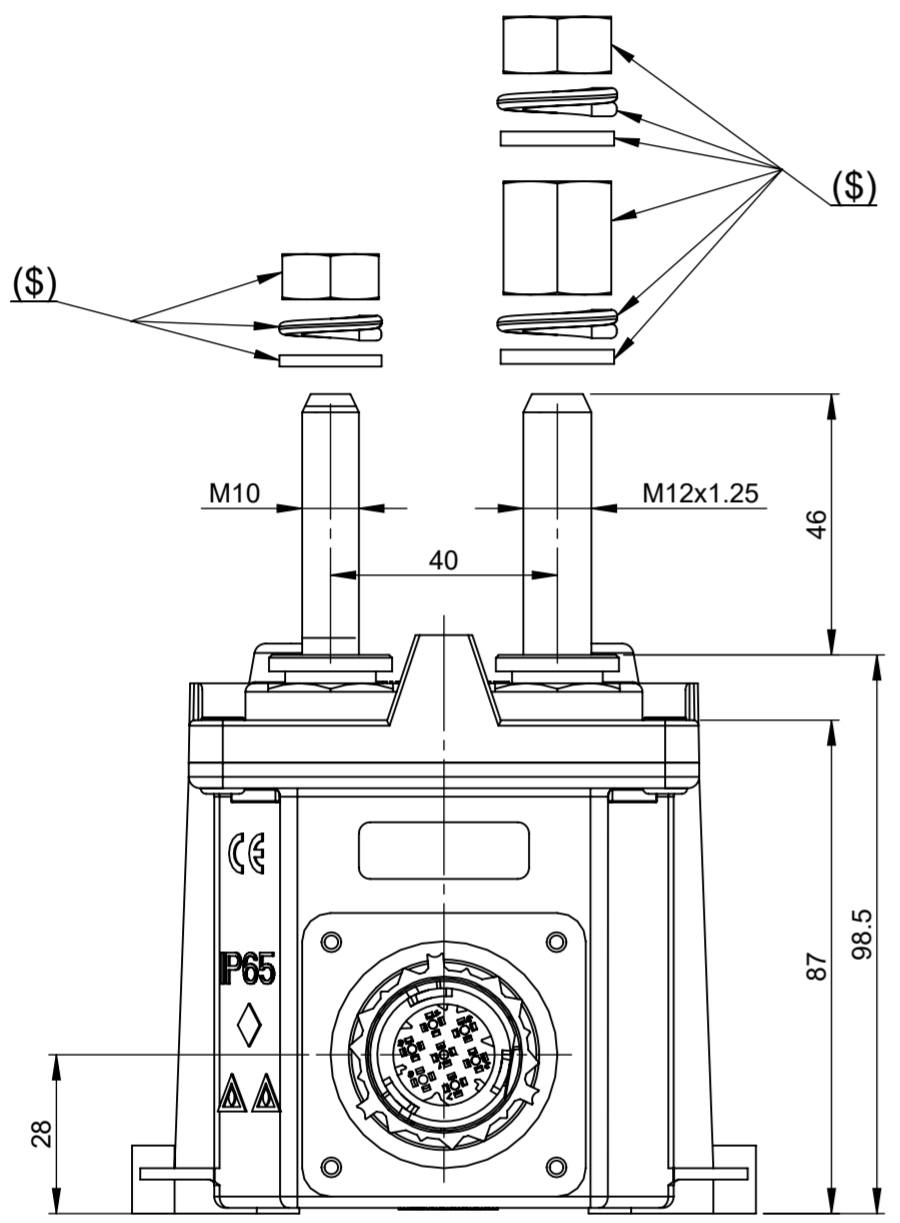

REV.		DESCRIPTION	DATE	GCF / ECR	DESIGNED	APPROVED
A		Initial Release	1-Feb-23		L.Dal Molin	M.Tinto

TGC/RMCDE-A  
 Tap (Emergency opening) = 0,5s  
 Td: Controlled opening = 180,0s  
 Tcc Key status check = 60,0s

**CHARACTERISTICS**

- Nominal operating voltage: 24V
- Working voltage: 27V
- Working voltage range: 12 ÷ 36V
- Max continuous current on contacts: 250A
- Max current short duration on contacts: 2000A for 30 sec. 2500A for 5 sec.
- Number of mechanical and electrical cycles: 100.000
- Max torque of screws M10/M12= 22 ± 1 Nm
- We suggest to fix the Bms to the structure by screws M8 and plane washers under head with torque 10 ± 2 Nm
- (\$) Components provided in the kit

DIMENSIONS AND TOLERANCES IN MILLIMETERS, DEFINED ACCORDING TO ISO 1101-2017.

linear dimensions						
0,5	>3	>6	>30	>120	>400	>1000
3	6	30	120	400	1000	2000
±0,2	±0,3	±0,5	±0,8	±1,2	±2	±3

angle (for range of lengths)			
up to 10	>10	>50	>120
10	50	120	400
±1°30'	±1°	±0°30'	±0°15'

●	FIT/ FUNCTION CRITICAL CHARACTERISTICS SYMBOL	
<S>	SAFETY/ COMPLIANCE CRITICAL CHARACTERISTICS SYMBOL	
CPK	DENOTES CPK DIMENSIONS MINIMUM CPK VALUE	
ST	DENOTES A CHARACTERISTIC THAT PROVIDES AN INDICATION OF PROCESS PERFORMANCE. PROCEDURE FOR MEASUREMENT AND TRACKING TO BE DEFINED IN LITTELFUSE INSPECTION INSTRUCTIONS	
CP	DENOTES CP DIMENSIONS. MINIMUM CP VALUE MUST BE WITHIN THE DIMENSIONAL LIMITATIONS SHOWN ON DRAWING AND INITIALLY LOCATED TO ALLOW FOR MAXIMUM TOOL LIFE	
DRAWN		DATE
L. Dal Molin		1 Feb 2023
CHECKED		
FORM NO. CVP-PE40-0013 REV A		TITLE
FIRST ANGLE PROJECTION		BMS TGC/RMCDE-O2 24V
SIZE: A2	DWG. NO. OL-08097469	OUTLINE REV. A
DO NOT SCALE DRAWING	SCALE 1:1	SHEET 1 OF 1