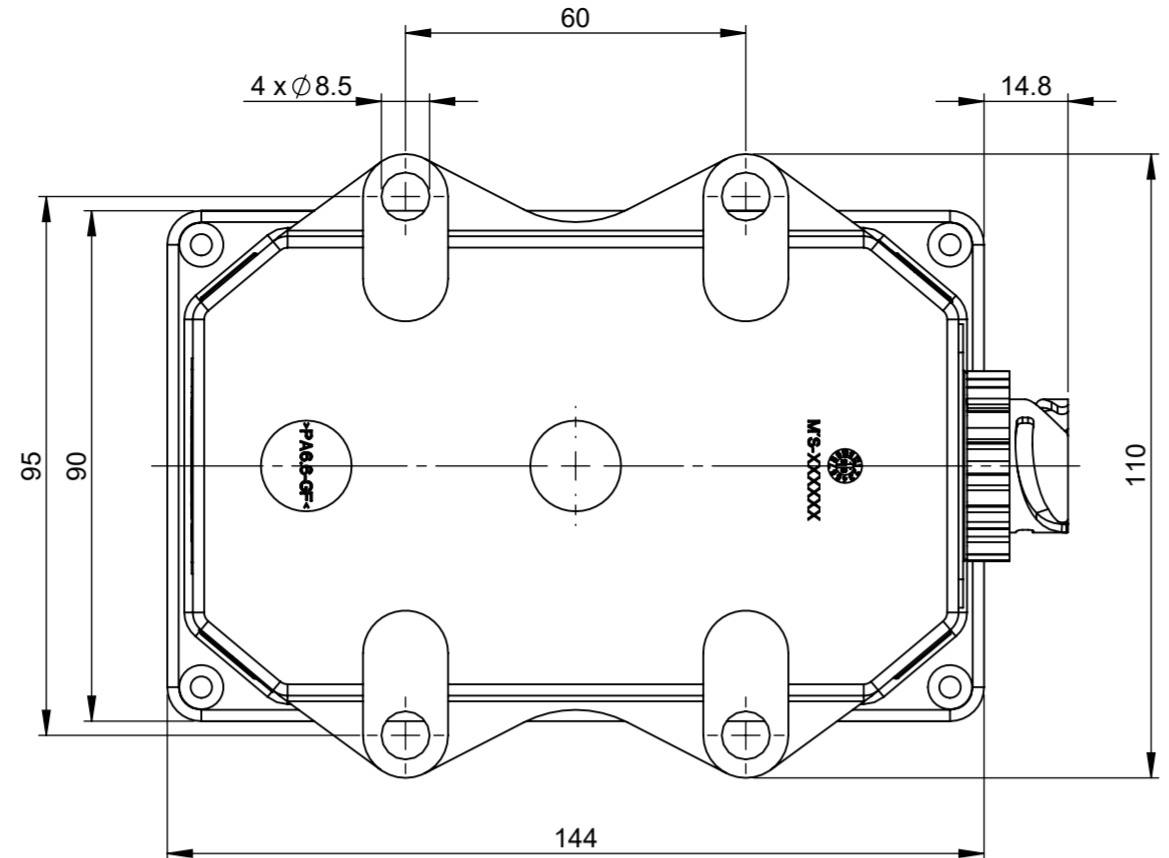

REV.		DESCRIPTION	DATE	GCF / ECR	DESIGNED	APPROVED
A		Initial Release	1-Feb-23		L.Dal Molin	M.Tinto

TGC/RMCDE-A  
 Tap (Emergency opening) = 0,5s  
 Td: Controlled opening = 180,0s  
 Tcc Key status check = 60,0s

**CHARACTERISTICS**

- Nominal operating voltage: 24V
- Working voltage: 27V
- Working voltage range: 12 ÷ 36V
- Max continuous current on contacts: 250A
- Max current short duration on contacts: 2000A for 30 sec. 2500A for 5 sec.
- Number of mechanical and electrical cycles: 100.000
- Max torque of screws M10/M12= 22 ± 1 Nm
- We suggest to fix the Bms to the structure by screws M8 and plane washers under head with torque 10 ± 2 Nm
- (\$) Components provided in the kit

DIMENSIONS AND TOLERANCES IN MILLIMETERS, DEFINED ACCORDING TO ISO 1101-2017.

linear dimensions						
0,5	>3	>6	>30	>120	>400	>1000
3	6	30	120	400	1000	2000
±0,2	±0,3	±0,5	±0,8	±1,2	±2	±3

angle (for range of lengths)			
up to 10	>10	>50	>120
10	50	120	400
±1°30'	±1°	±0°30'	±0°15'

●	FIT/ FUNCTION CRITICAL CHARACTERISTICS SYMBOL	
<S>	SAFETY/ COMPLIANCE CRITICAL CHARACTERISTICS SYMBOL	
CPK	DENOTES CPK DIMENSIONS MINIMUM CPK VALUE	
ST	DENOTES A CHARACTERISTIC THAT PROVIDES AN INDICATION OF PROCESS PERFORMANCE. PROCEDURE FOR MEASUREMENT AND TRACKING TO BE DEFINED IN LITTELFUSE INSPECTION INSTRUCTIONS	
CP	DENOTES CP DIMENSIONS. MINIMUM CP VALUE MUST BE WITHIN THE DIMENSIONAL LIMITATIONS SHOWN ON DRAWING AND INITIALLY LOCATED TO ALLOW FOR MAXIMUM TOOL LIFE	
DRAWN		DATE
L. Dal Molin		1 Feb 2023
CHECKED		
FORM NO. CVP-PE40-0013 REV A		TITLE
FIRST ANGLE PROJECTION		BMS TGC/RMCDE-O2 24V
SIZE: A2	DWG. NO. OL-08097469	OUTLINE REV. A
DO NOT SCALE DRAWING	SCALE 1:1	SHEET 1 OF 1