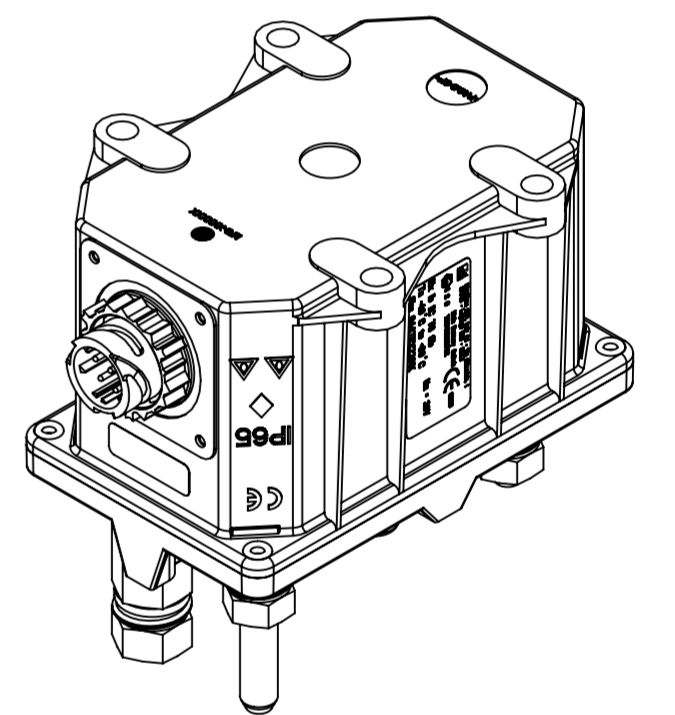

REV.		DESCRIPTION	DATE	GCF / ECR	DESIGNED	APPROVED
A		Initial Release	1-Feb-23		L.Dal Molin	M.Tinto

TGC/RMCDE-A  
 Tap (Emergency opening) = 0,5s  
 Td: Controlled opening = 180,0s  
 Tcc Key status check = 60,0s

DOCUMENTO CORRELATO AL CERTIFICATO:  
 DOCUMENT CORRELATED TO THE CERTIFICATE:  
**SIRA 04 ATEX 2201X**  
 Non sono ammesse modifiche senza l'approvazione della "Persona Autorizzata".  
 No modify is allowed without the "Authorized Person" approval.

**CHARACTERISTICS**

- Nominal operating voltage: 24V
- Working voltage: 27V
- Working voltage range: 12 ÷ 36V
- Max continuous current on contacts: 250A
- Max current short duration on contacts: 2000A for 30 sec. 2500A for 5 sec.
- Number of mechanical and electrical cycles: 100.000
- Max torque of screws M10/M12= 22 ± 1 Nm
- We suggest to fix the Bms to the structure by screws M8 and plane washers under head with torque 10 ± 2 Nm
- (\$) Components provided in the kit

●	FIT/ FUNCTION CRITICAL CHARACTERISTICS SYMBOL	
<S>	SAFETY/ COMPLIANCE CRITICAL CHARACTERISTICS SYMBOL	
CPK	DENOTES CPK DIMENSIONS MINIMUM CPK VALUE	
ST	DENOTES A CHARACTERISTIC THAT PROVIDES AN INDICATION OF PROCESS PERFORMANCE. PROCEDURE FOR MEASUREMENT AND TRACKING TO BE DEFINED IN LITTELFUSE INSPECTION INSTRUCTIONS	
CP	DENOTES CP DIMENSIONS. MINIMUM CP VALUE MUST BE WITHIN THE DIMENSIONAL LIMITATIONS SHOWN ON DRAWING AND INITIALLY LOCATED TO ALLOW FOR MAXIMUM TOOL LIFE	
DRAWN		DATE
L. Dal Molin		1 Feb 2023
CHECKED		
FORM NO. CVP-PE40-0013 REV A		TITLE
FIRST ANGLE PROJECTION		BMS TGC/RMCDE-O2 24V
SIZE: A2	DWG. NO. OL-08097469	OUTLINE REV. A
DO NOT SCALE DRAWING	SCALE 1:1	SHEET 1 OF 1