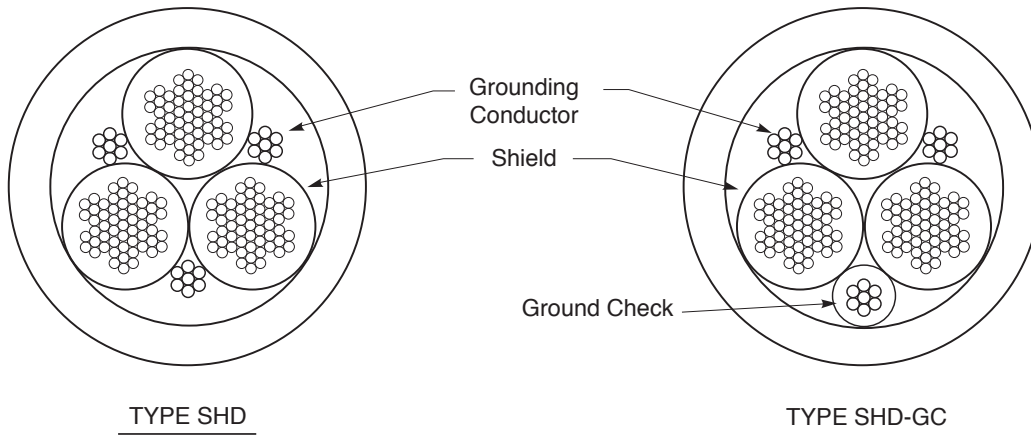

TRAILING CABLE TYPES

TYPE G

TYPE G-GC

TYPE G-BGC

TYPE SHC-GC

TRAILING CABLE TYPES

Three-Conductor Round Cable With a Central Grounding Conductor for Underground Coal Mining Applications, Up to 5 kV