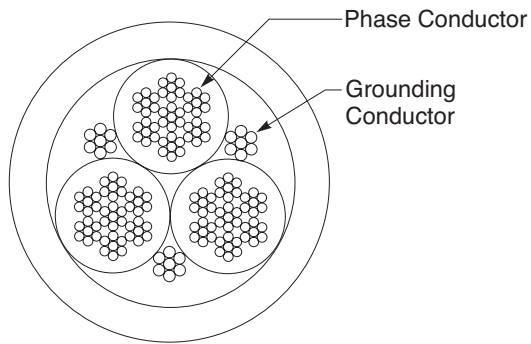

TRAILING CABLE TYPES

TYPE G

TYPE G-GC

TYPE G-BGC

TYPE SHC-GC

TRAILING CABLE TYPES

Three-Conductor Round Cable With a Central Grounding Conductor for Underground Coal Mining Applications, Up to 5 kV