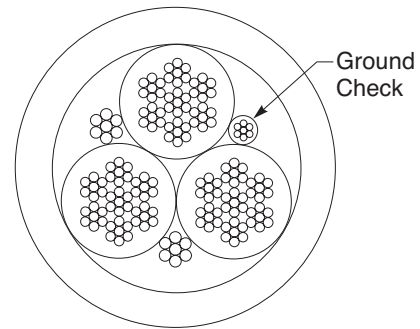

TRAILING CABLE TYPES

TYPE G

TYPE G-GC

TYPE G-BGC

TYPE SHC-GC

TRAILING CABLE TYPES

Three-Conductor Round Cable With a Central Grounding Conductor for Underground Coal Mining Applications, Up to 5 kV