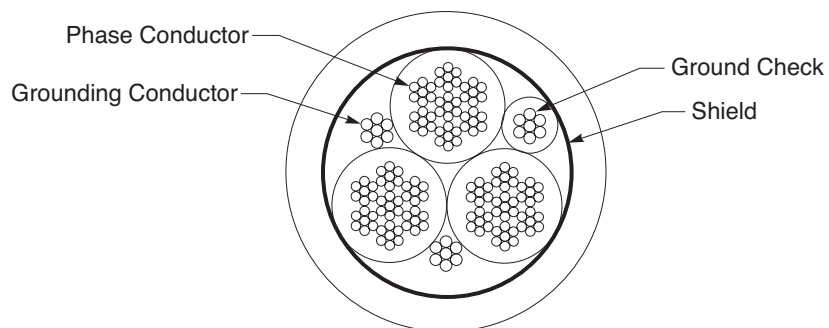

TRAILING CABLE TYPES

TYPE G

TYPE G-GC

TYPE G-BGC

TYPE SHC-GC

TRAILING CABLE TYPES

Three-Conductor Round Cable With a Central Grounding Conductor for Underground Coal Mining Applications, Up to 5 kV