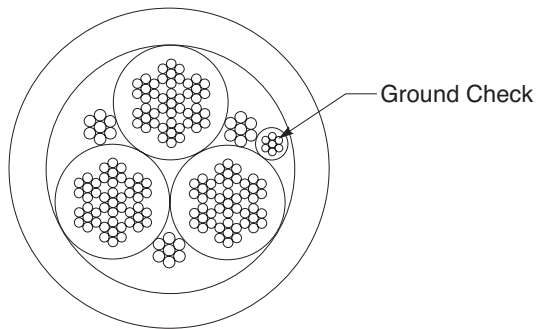

TRAILING CABLE TYPES

TYPE G

TYPE G-GC

TYPE G-BGC

TYPE SHC-GC

TRAILING CABLE TYPES

Three-Conductor Round Cable With a Central Grounding Conductor for Underground Coal Mining Applications, Up to 5 kV