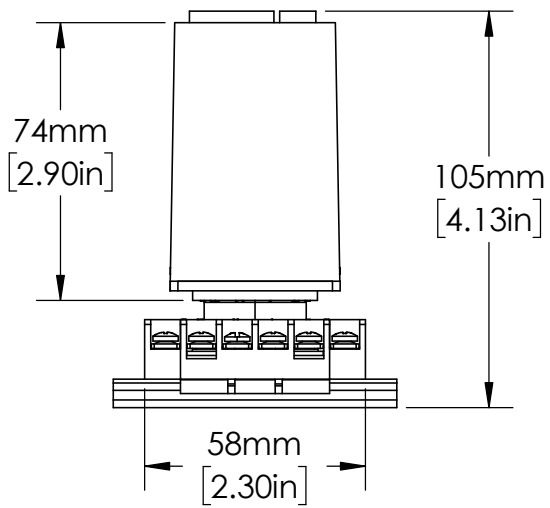

OT11PC  
RELAY SOCKET

35mm  
DIN RAIL

UNLESS NOTED OTHERWISE  
DIMENSIONS ARE IN INCHES  
TOLERANCES:  
TWO PLACE DECIMAL ±0.05  
NOT DRAWN TO SCALE

MATERIAL	
NAME	DATE
DRAWN BY J.MOLER 03/17/23	

DESCRIPTION: MALFUNCTION TIME DELAY	
PART NUMBER: TRDU SERIES	REV A
WEIGHT:	SHEET 1 OF 1