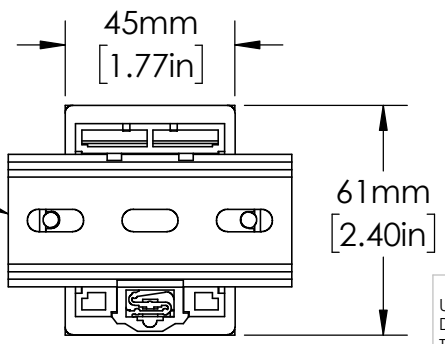

OT11PC  
RELAY SOCKET

35mm  
DIN RAIL

UNLESS NOTED OTHERWISE  
DIMENSIONS ARE IN INCHES  
TOLERANCES:  
TWO PLACE DECIMAL ±0.05  
NOT DRAWN TO SCALE

MATERIAL	
NAME	DATE
DRAWN BY J.MOLER 03/17/23	

DESCRIPTION: MALFUNCTION TIME DELAY	
PART NUMBER: TRDU SERIES	REV A
WEIGHT:	SHEET 1 OF 1